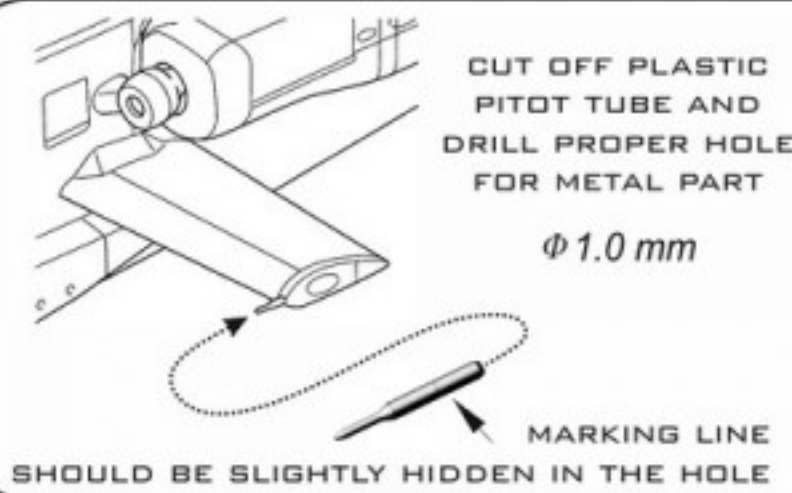

1:35
AIR MASTER SERIES
AM-35-002

AH-64 APACHE

M230 CHAIN GUN BARREL (30MM)
 PITOT TUBES & TAIL ANTENNA
 AH-64 - LUFA 30MM, ANTENA I RURKI PITOTA

SET INCLUDES ZESTAW ZAWIERA

INSTRUCTION INSTRUKCJA

WWW.MASTER-MODEL.PL
 ©COPYRIGHT 2016, MASTER - PIOTR CZERKASOW
 DESIGNED AND PRODUCED IN POLAND