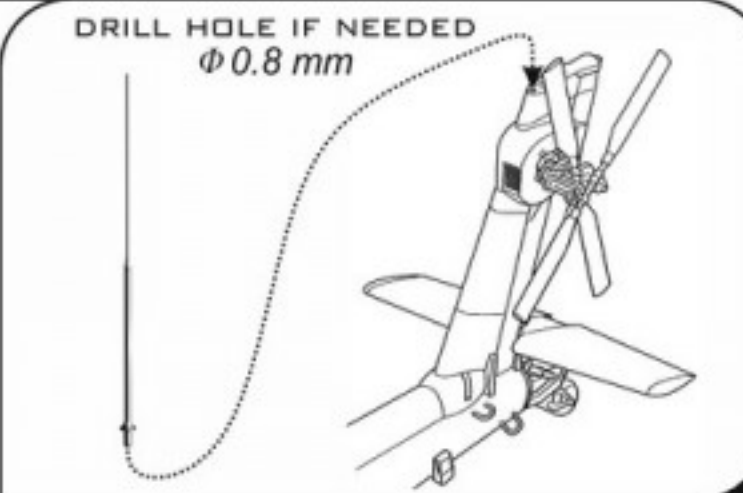

1:35
AIR MASTER SERIES
AM-35-002

AH-64 APACHE

M230 CHAIN GUN BARREL (30MM)
 PITOT TUBES & TAIL ANTENNA
 AH-64 - LUFA 30MM, ANTENA I RURKI PITOTA

SET INCLUDES ZESTAW ZAWIERA

INSTRUCTION INSTRUKCJA

WWW.MASTER-MODEL.PL
 ©COPYRIGHT 2016, MASTER - PIOTR CZERKASOW
 DESIGNED AND PRODUCED IN POLAND