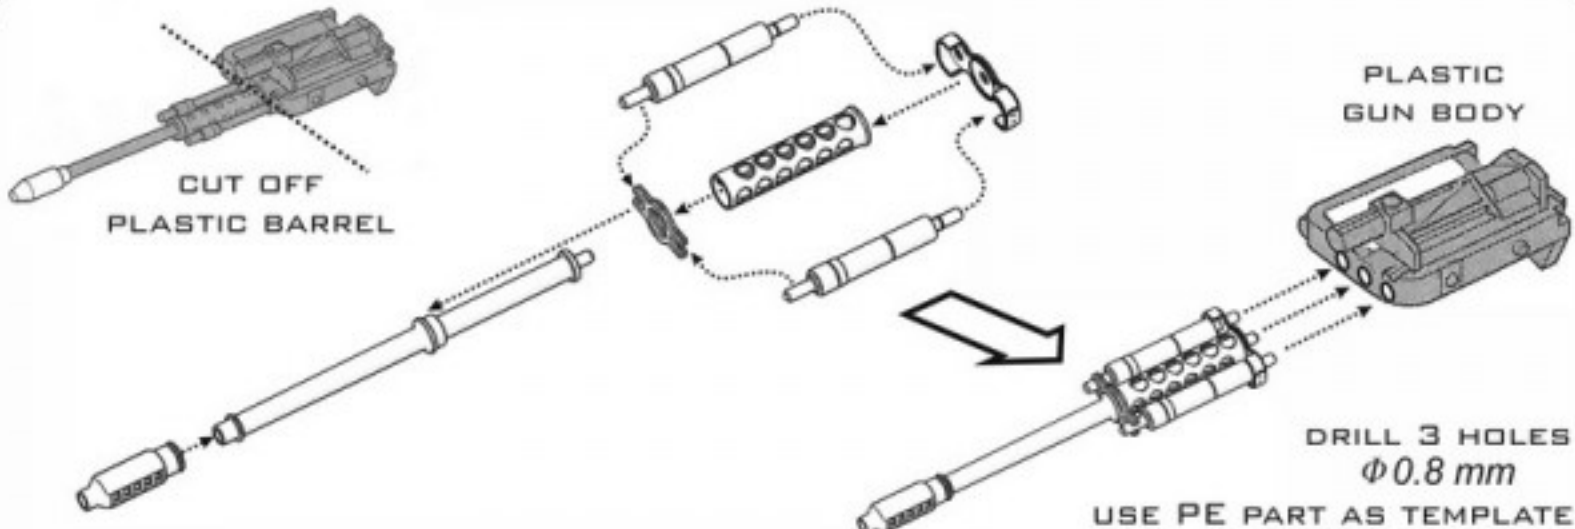

1:35
AIR MASTER SERIES
AM-35-002

AH-64 APACHE

M230 CHAIN GUN BARREL (30MM)
 PITOT TUBES & TAIL ANTENNA
 AH-64 - LUFA 30MM, ANTENA I RURKI PITOTA

SET INCLUDES ZESTAW ZAWIERA

INSTRUCTION INSTRUKCJA

WWW.MASTER-MODEL.PL
 ©COPYRIGHT 2016, MASTER - PIOTR CZERKASOW
 DESIGNED AND PRODUCED IN POLAND