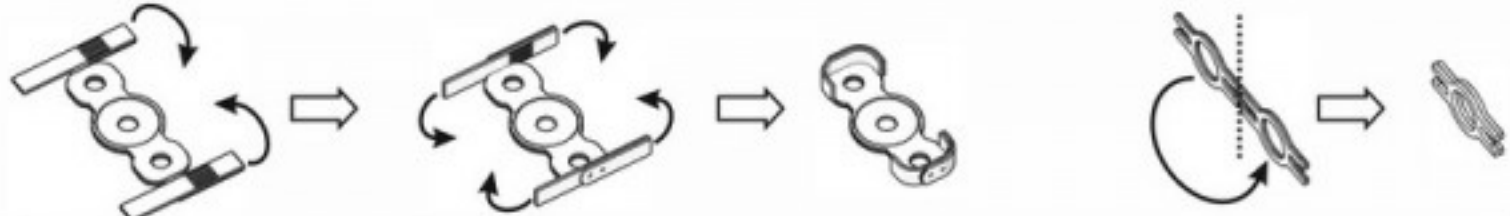

1:35
AIR MASTER SERIES
AM-35-002

AH-64 APACHE

M230 CHAIN GUN BARREL (30MM)
 PITOT TUBES & TAIL ANTENNA
 AH-64 - LUFA 30MM, ANTENA I RURKI PITOTA

SET INCLUDES ZESTAW ZAWIERA

INSTRUCTION INSTRUKCJA

WWW.MASTER-MODEL.PL
 ©COPYRIGHT 2016, MASTER - PIOTR CZERKASOW
 DESIGNED AND PRODUCED IN POLAND