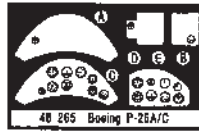

# Boeing P-26A/C

1/48 scale detail set for Hobbycraft kit

-  OPPOSITE SIDE
-  REMOVE
-  BEND
-  REPLACE
-  GRIND
-  OPTION