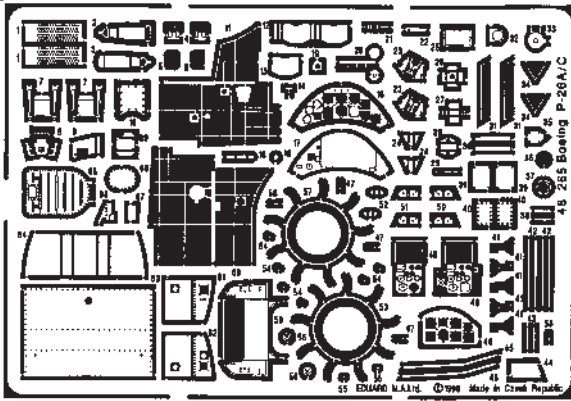

# Boeing P-26A/C

1/48 scale detail set for Hobbycraft kit

-  OPPOSITE SIDE
-  REMOVE
-  BEND
-  REPLACE
-  GRIND
-  OPTION

## A COCKPIT

Early version

Late version

**B** ENGINE

**C** COCKPIT DOOR

**D** EXTERIOR PARTS

**E** RIGGING

**F** BOMB RACK