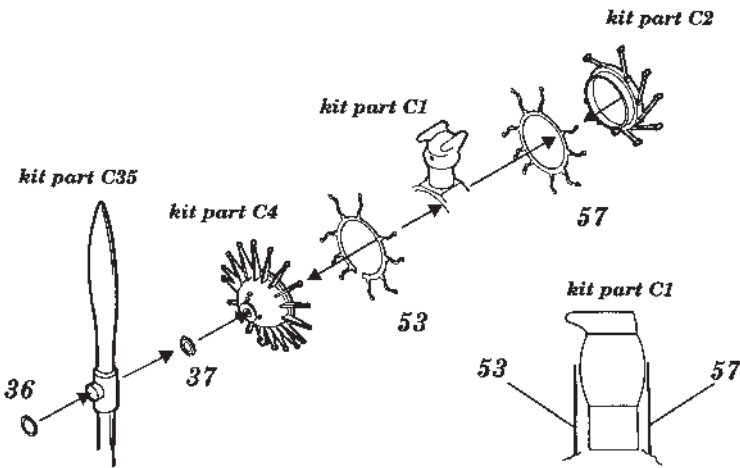

# Boeing P-26A/C

1/48 scale detail set for Hobbycraft kit

-  OPPOSITE SIDE
-  REMOVE
-  BEND
-  REPLACE
-  GRIND
-  OPTION

## A COCKPIT

Early version

Late version

**B** ENGINE

**C** COCKPIT DOOR

**D** EXTERIOR PARTS

**E** RIGGING

**F** BOMB RACK