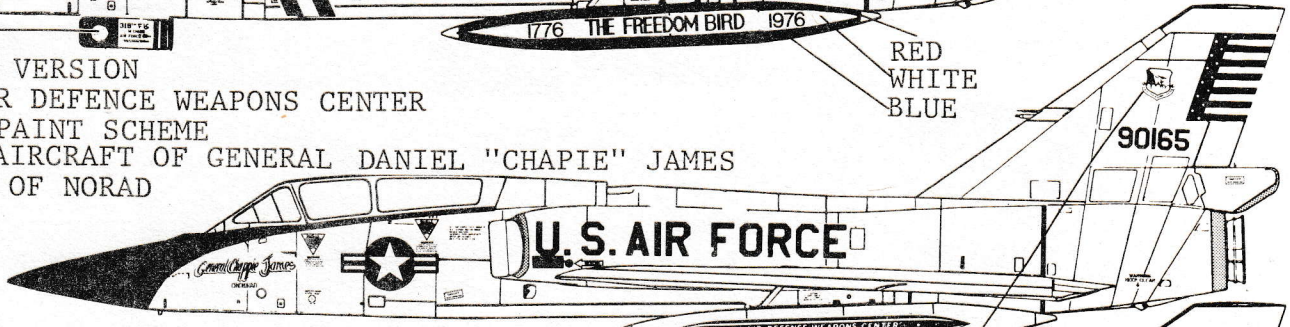

F-106A 318th FIS  
BICENTENNIAL SCHEME  
STANDARD PAINT SCHEME  
PAINT RED, WHITE, BLUE TO MATCH OTHER DECALS

ALTERNATE VERSION  
F-106B AIR DEFENCE WEAPONS CENTER  
STANDARD PAINT SCHEME  
PERSONAL AIRCRAFT OF GENERAL DANIEL "CHAPIE" JAMES  
COMMANDER OF NORAD

RED  
WHITE  
BLUE

AIR DEFENCE COMMAND (ADC) BADGE IN PLACE OF THE  
SQUADRON BADGE ON THE STARBOARD SIDE

F-106A AIR DEFENCE WEAPONS CENTER  
STANDARD PAINT SCHEME

GENERAL PAINT SCHEME INFORMATION  
FOR USAF F-106 DELTA DARTS