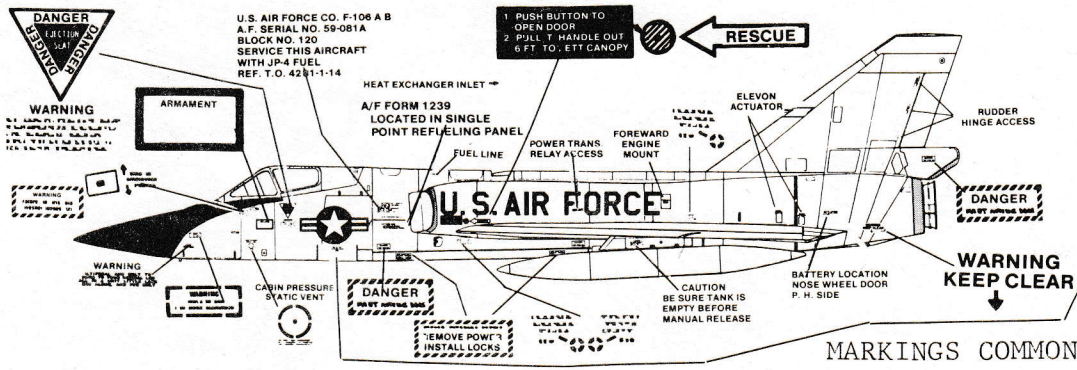

GENERAL PAINT SCHEME INFORMATION
FOR USAF F-106 DELTA DARTS

- DK. GULL GRAY- ENTIRE AIRCRAFT AND AUX. FUEL TANKS
- BLACK- ANTI GLARE PANEL AND LEADING EDGE OF FIN TIP
- VERY DK. BROWN- RADOME
- YELLOW- COCKPIT GALSS TRIM
- BARE METAL- LEADING EDGES OF INTAKES, TRAILING EDGES OF DIVE BRAKES, EXHAUST RING AND BURNER CONE, GEAR STRUTS AND WHEEL CENTERS
- RED- TURBINE WARNING STRIPES
- NATIONAL INSIGNIAS- FUSELAGE 30", WINGS 40".

MARKINGS COMMON TO ALL VERSIONS