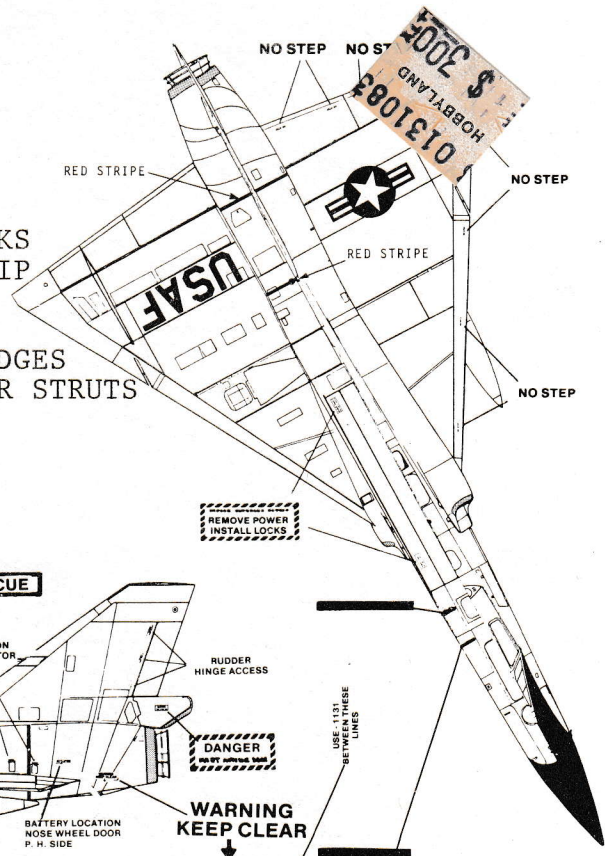

F-106A 318th FIS  
BICENTENNIAL SCHEME  
STANDARD PAINT SCHEME  
PAINT RED, WHITE, BLUE TO MATCH OTHER DECALS

ALTERNATE VERSION  
F-106B AIR DEFENCE WEAPONS CENTER  
STANDARD PAINT SCHEME  
PERSONAL AIRCRAFT OF GENERAL DANIEL "CHAPIE" JAMES  
COMMANDER OF NORAD

RED  
WHITE  
BLUE

AIR DEFENCE COMMAND (ADC) BADGE IN PLACE OF THE  
SQUADRON BADGE ON THE STARBOARD SIDE

F-106A AIR DEFENCE WEAPONS CENTER  
STANDARD PAINT SCHEME

GENERAL PAINT SCHEME INFORMATION  
FOR USAF F-106 DELTA DARTS

- DK. GULL GRAY- ENTIRE AIRCRAFT AND AUX. FUEL TANKS
- BLACK- ANTI GLARE PANEL AND LEADING EDGE OF FIN TIP
- VERY DK. BROWN- RADOME
- YELLOW- COCKPIT GALSS TRIM
- BARE METAL- LEADING EDGES OF INTAKES, TRAILING EDGES OF DIVE BRAKES, EXHAUST RING AND BURNER CONE, GEAR STRUTS AND WHEEL CENTERS
- RED- TURBINE WARNING STRIPES
- NATIONAL INSIGNIAS- FUSELAGE 30", WINGS 40".