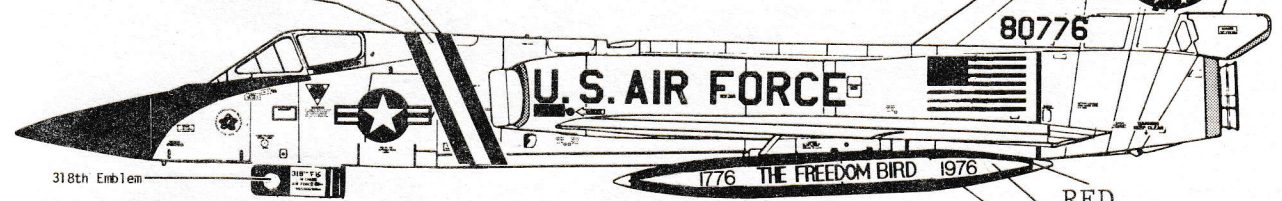

F-106A 318th FIS  
BICENTENNIAL SCHEME  
STANDARD PAINT SCHEME  
PAINT RED, WHITE, BLUE TO MATCH OTHER DECALS

ALTERNATE VERSION  
F-106B AIR DEFENCE WEAPONS CENTER  
STANDARD PAINT SCHEME  
PERSONAL AIRCRAFT OF GENERAL DANIEL "CHAPIE" JAMES  
COMMANDER OF NORAD

RED  
WHITE  
BLUE

AIR DEFENCE COMMAND (ADC) BADGE IN PLACE OF THE  
SQUADRON BADGE ON THE STARBOARD SIDE

F-106A AIR DEFENCE WEAPONS CENTER  
STANDARD PAINT SCHEME

GENERAL PAINT SCHEME INFORMATION  
FOR USAF F-106 DELTA DARTS