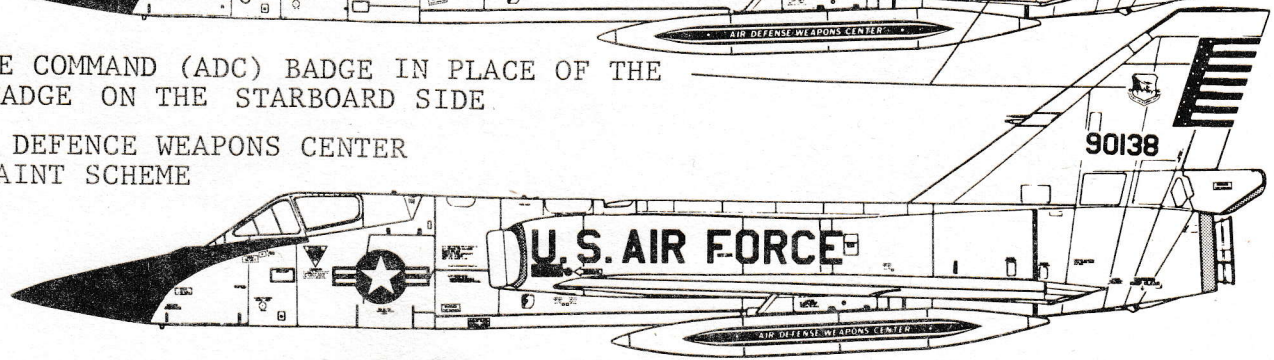

F-106A 318th FIS  
BICENTENNIAL SCHEME  
STANDARD PAINT SCHEME  
PAINT RED, WHITE, BLUE TO MATCH OTHER DECALS

ALTERNATE VERSION  
F-106B AIR DEFENCE WEAPONS CENTER  
STANDARD PAINT SCHEME  
PERSONAL AIRCRAFT OF GENERAL DANIEL "CHAPIE" JAMES  
COMMANDER OF NORAD

RED  
WHITE  
BLUE

AIR DEFENCE COMMAND (ADC) BADGE IN PLACE OF THE  
SQUADRON BADGE ON THE STARBOARD SIDE

F-106A AIR DEFENCE WEAPONS CENTER  
STANDARD PAINT SCHEME

GENERAL PAINT SCHEME INFORMATION  
FOR USAF F-106 DELTA DARTS