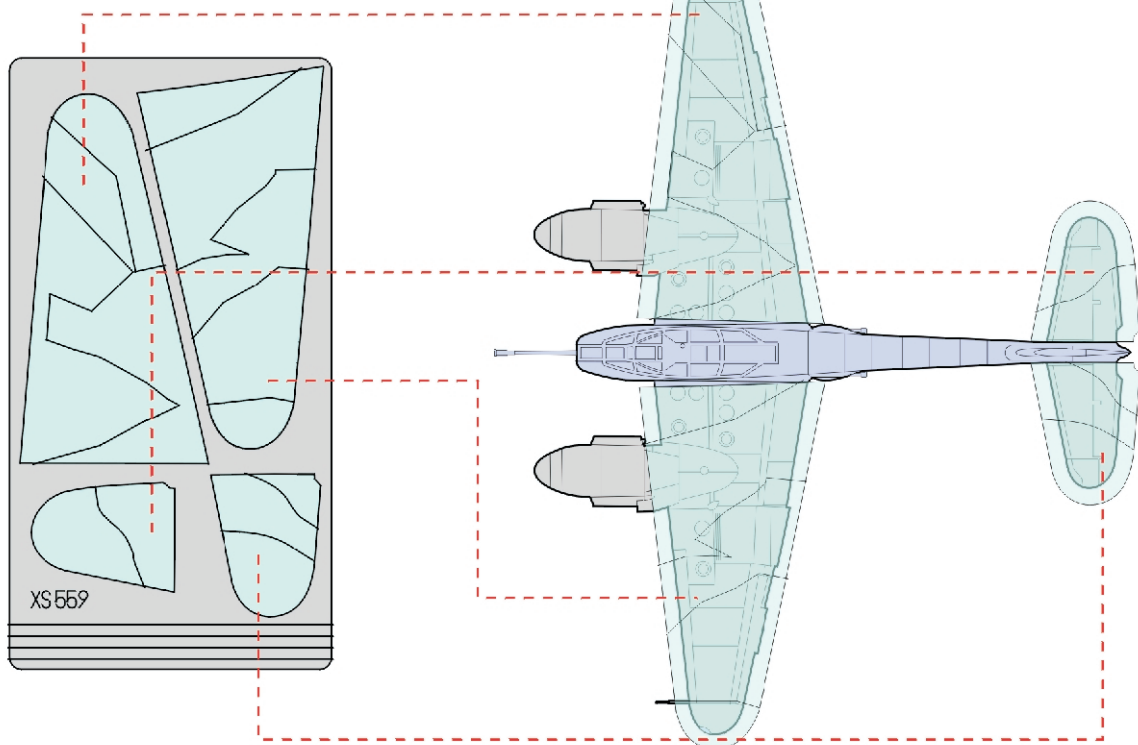

eduard
Express Mask

XS 559

Me-410 Camo Scheme

The die-cut mask for accurate canopy frame painting of the
FineMolds 1/72 KIT

1.)

LIQUID MASK

REFERENCES:

Me 410 in detail #7(Wydawnictwo Militaria)

2.)

3.)

4.)