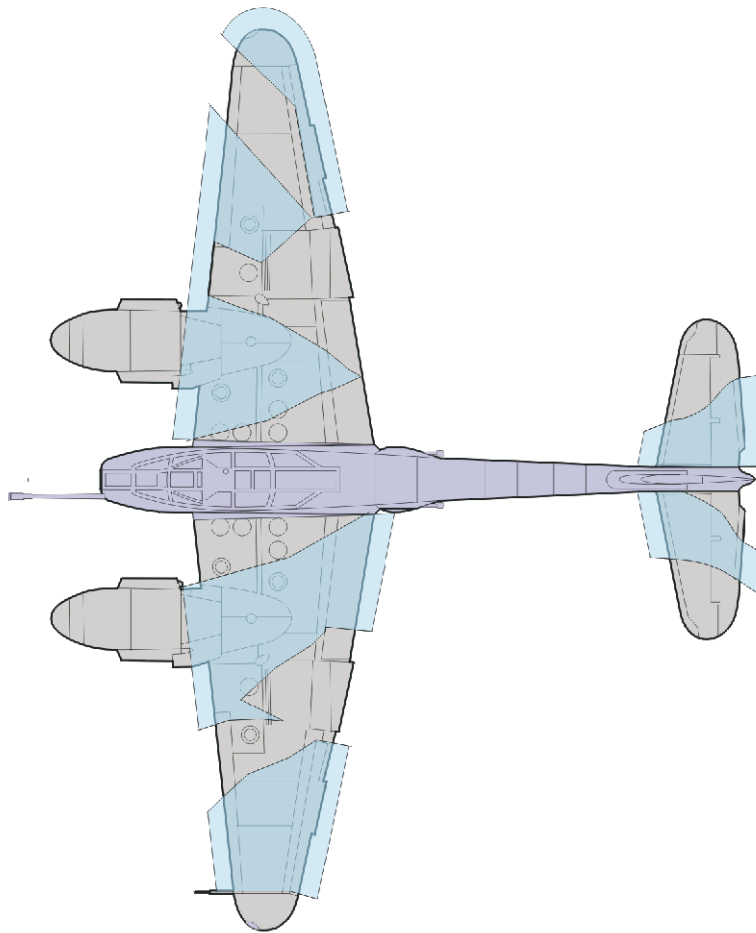

eduard
Express Mask

XS 559

Me-410 Camo Scheme

The die-cut mask for accurate canopy frame painting of the
FineMolds 1/72 KIT

1.)

LIQUID MASK

REFERENCES:

Me 410 in detail #7(Wydawnictwo Militaria)

2.)

3.)

4.)