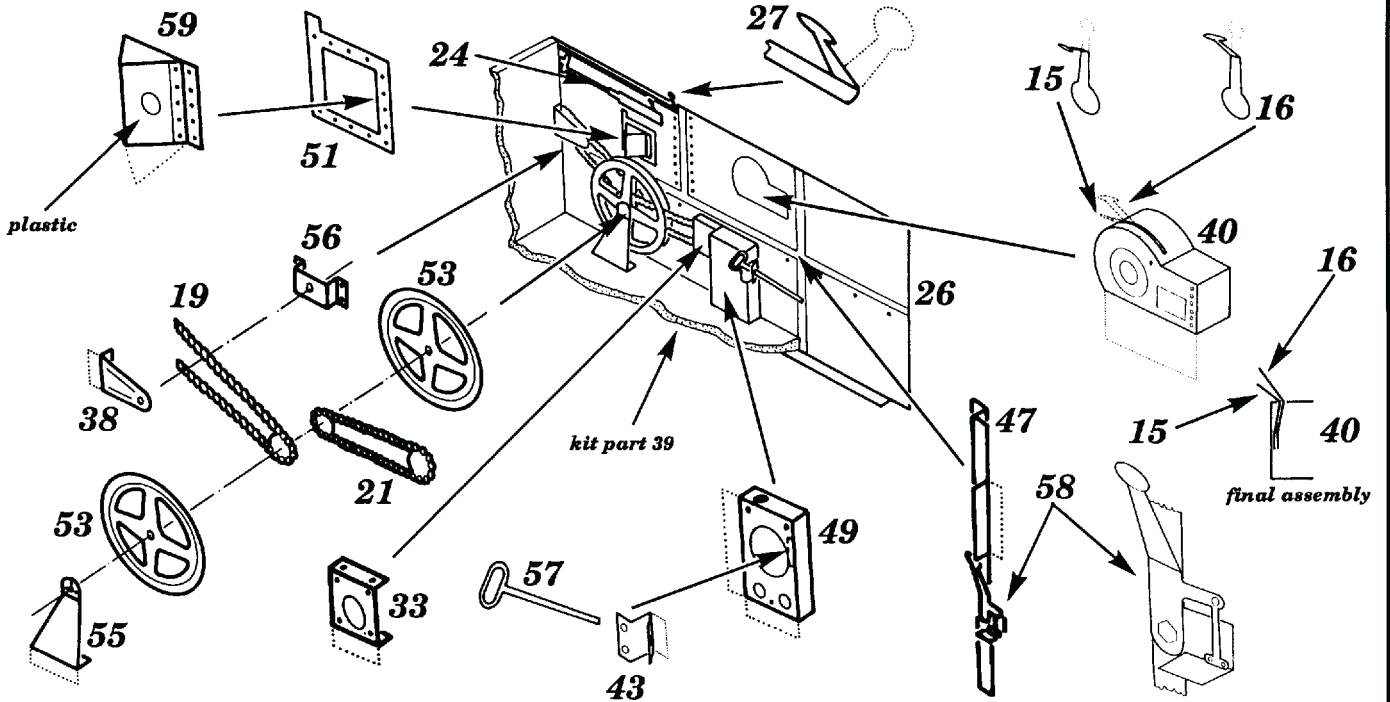

Messerschmitt Bf 109 G-6

32 012

1/32 scale detail set

Recommended kit: **REVELL**

REMOVE

OPPOSITE SIDE

REPLACE

COCKPIT - LEFT SIDE

COCKPIT - RIGHT SIDE