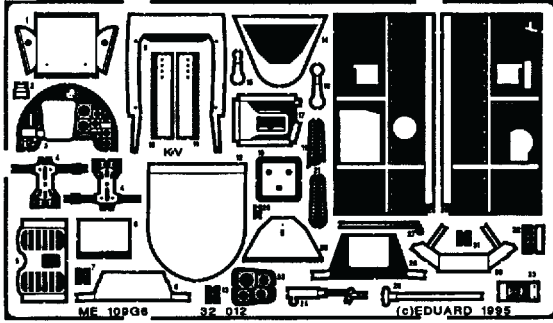

Messerschmitt Bf 109 G-6

32 012

1/32 scale detail set

Recommended kit: **REVELL**

REMOVE

OPPOSITE SIDE

REPLACE

COCKPIT - LEFT SIDE

COCKPIT - RIGHT SIDE