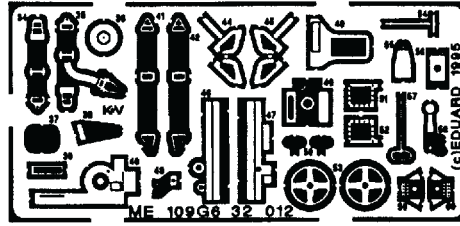

Messerschmitt Bf 109 G-6

32 012

1/32 scale detail set

Recommended kit: **REVELL**

REMOVE

OPPOSITE SIDE

REPLACE

COCKPIT - LEFT SIDE