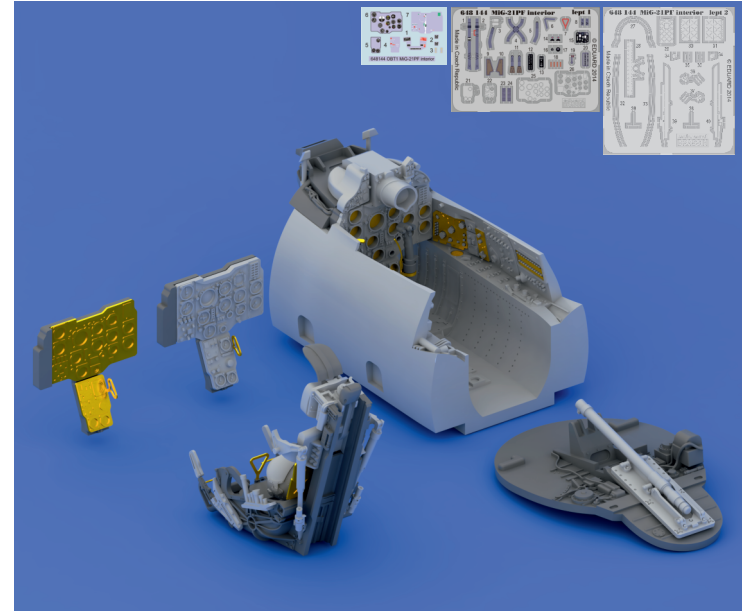

648 144 MiG-21PF interior

For Eduard kit - pro stavěbnici Eduard

1/48

BEST ~~BRASS~~ RESIN AROUND!