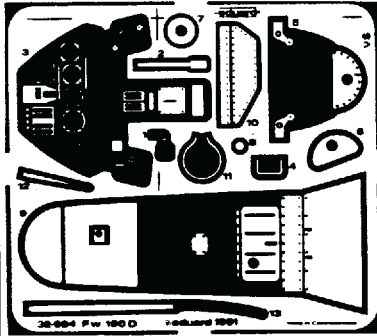

Focke - Wulf Fw-190 D

32004

1/32 scale detail set for Revell kit

OPPOSITE SIDE

OPTION

REMOVE

GRIND

BEND