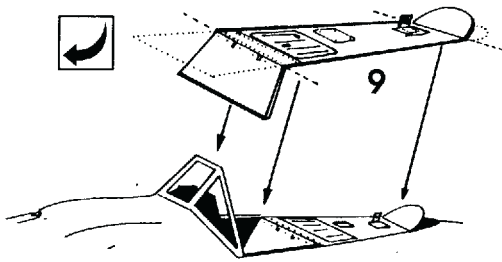

CANOPY ARMOURED PLATE