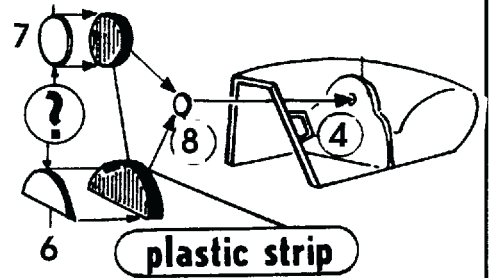

Focke - Wulf Fw-190 D

32004

1/32 scale detail set for Revell kit

OPPOSITE SIDE

OPTION

REMOVE

GRIND

BEND

INSTRUMENT PANEL

CANOPY ARMOURED PLATE

CANOPY

AERIALS

AERIALS