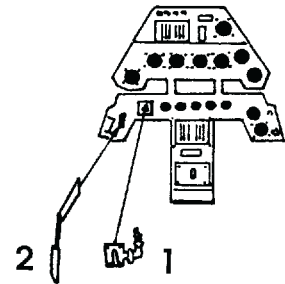

INSTRUMENT PANEL