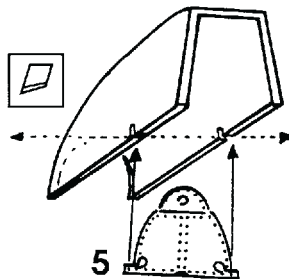

Focke - Wulf Fw-190 D

32004

1/32 scale detail set for Revell kit

OPPOSITE SIDE

OPTION

REMOVE

GRIND

BEND

INSTRUMENT PANEL

CANOPY ARMOURED PLATE

CANOPY

AERIALS

AERIALS