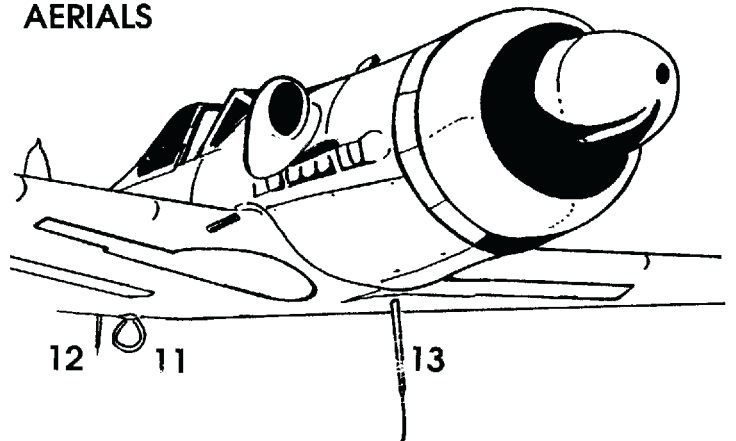

Focke - Wulf Fw-190 D

32004

1/32 scale detail set for Revell kit

OPPOSITE SIDE

OPTION

REMOVE

GRIND

BEND

INSTRUMENT PANEL

CANOPY ARMOURED PLATE

CANOPY

AERIALS

AERIALS