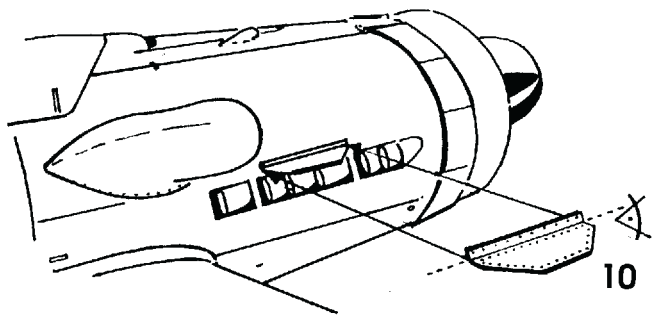

Focke - Wulf Fw-190 D

32004

1/32 scale detail set for Revell kit

OPPOSITE SIDE

OPTION

REMOVE

GRIND

BEND

INSTRUMENT PANEL

CANOPY ARMOURED PLATE

CANOPY

AERIALS

AERIALS