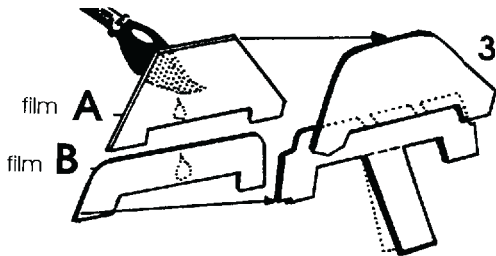

INSTRUMENT PANEL