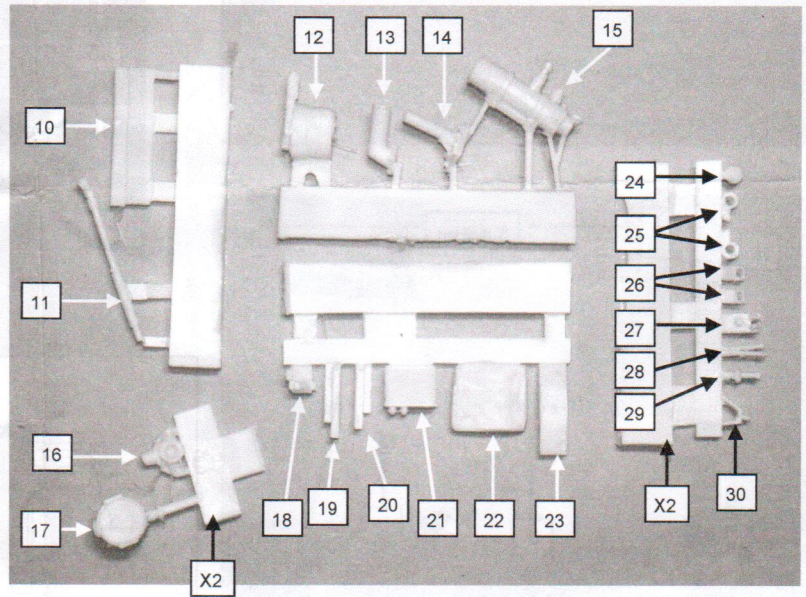

 Conversion / update kit for adult only. Contain small parts. Protect your eyes during cutting and working parts. Resin dust can be toxic if inhaled, work in a well ventilated room. Glue parts using Cyanoacrylate glue.

**BL35121K - Update Sdkfz 251/20 UHU - AFV Club**

**Step 1**

**Step 2**

**Step 3**