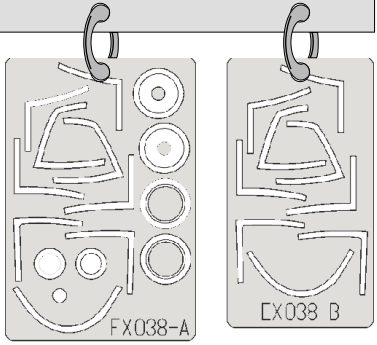

# F-15E Strike Eagle

The die-cut mask for accurate canopy frame painting of the  
*Hasegawa 1/48 KIT*

## EX 038

6.) **REMOVE MASK**

LIQUID MASK 