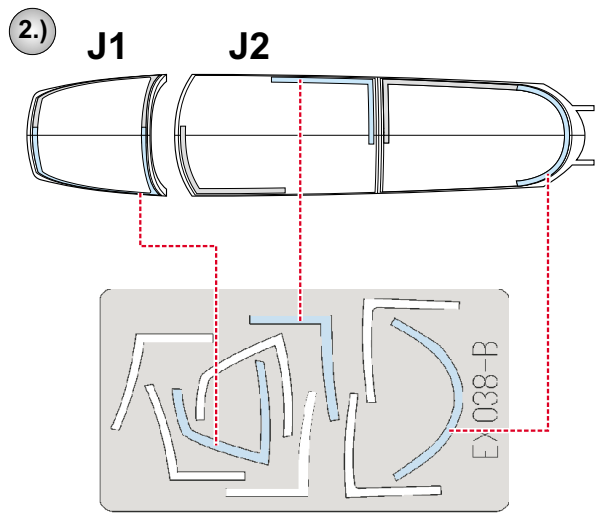

eduard
MASK

F-15E Strike Eagle

The die-cut mask for accurate canopy frame painting of the
Hasegawa 1/48 KIT

EX 038

6.) **REMOVE MASK**