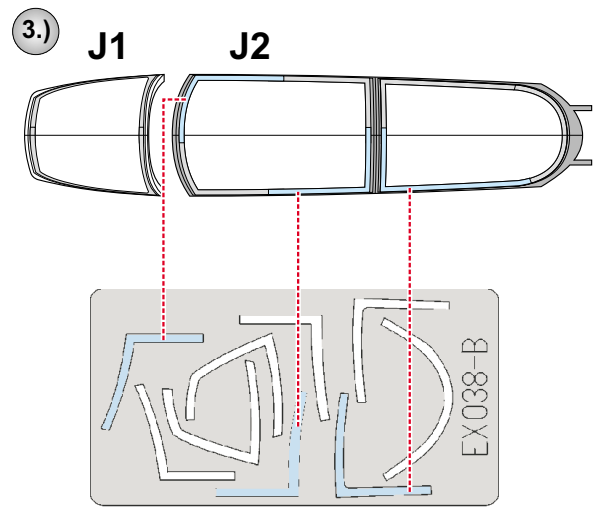

eduard
MASK

F-15E Strike Eagle

The die-cut mask for accurate canopy frame painting of the
Hasegawa 1/48 KIT

EX 038

6.) **REMOVE MASK**