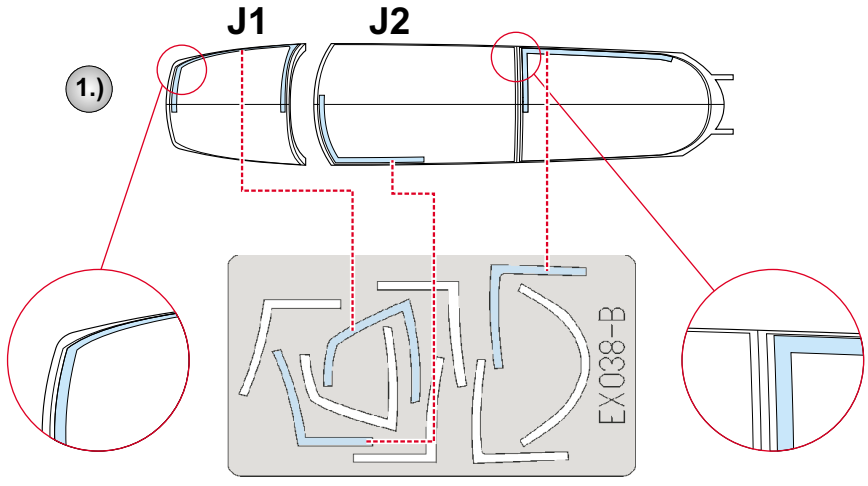

eduard
MASK

F-15E Strike Eagle

The die-cut mask for accurate canopy frame painting of the
Hasegawa 1/48 KIT

EX 038

6.) **REMOVE MASK**