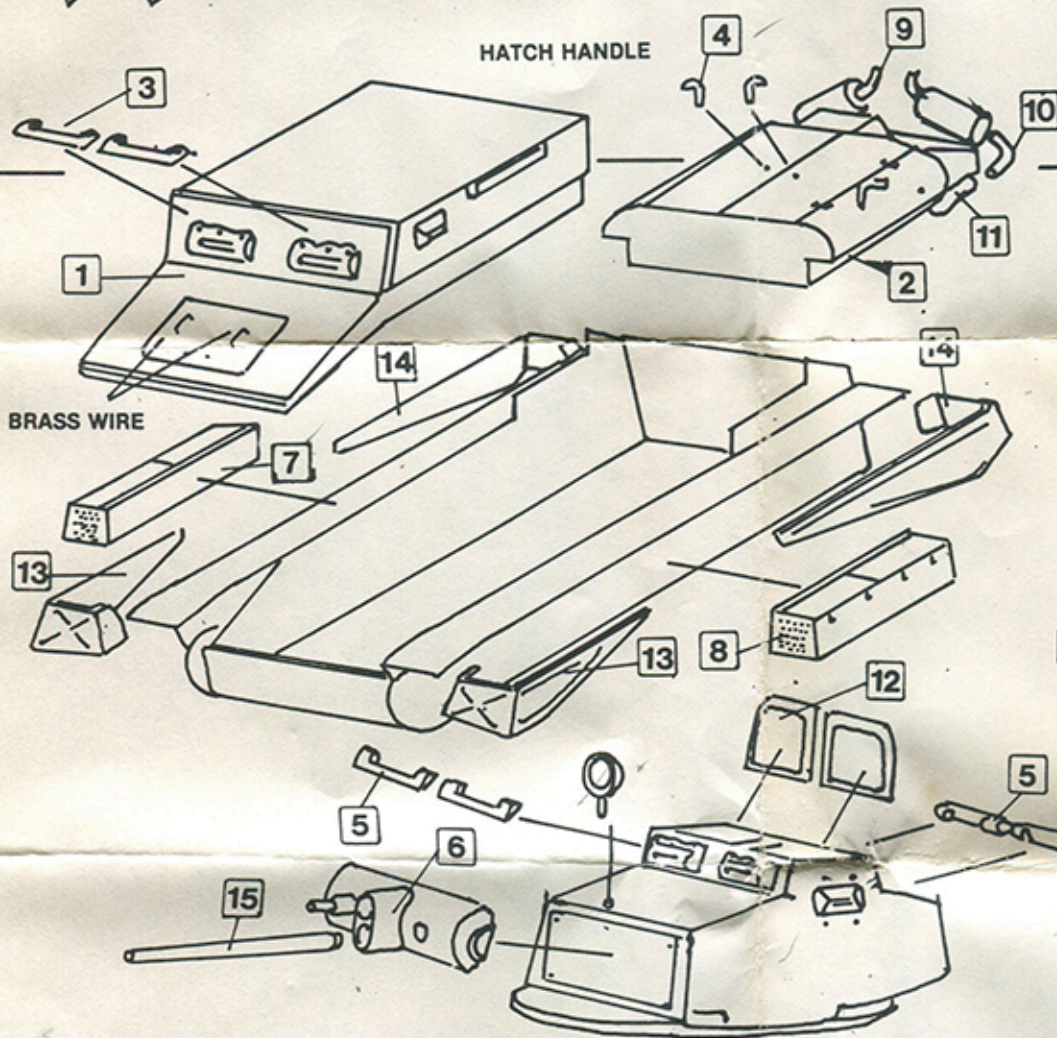

Recon Tank

NO. 2-056

KIT PREPARATION

REMOVE SHADED AREA

27MM

4MM

REMOVE

4MM

CUT ALONG TOP OF FENDER MOUNT

REMOVE

REMOVE

HATCH HANDLE

PARTS LIST

1. HULL (FRONT)
2. HULL (REAR)
3. FRONT VISORS (2)
4. ENGINE HATCH HANDLES (2)
5. TURRET VISORS (4)
6. MANTLET
7. RIGHT STOWAGE BOX
8. LEFT STOWAGE BOX
9. EXHAUST (2)
10. EXHAUST PIPES (2)
11. EXHAUST PIPES (2)
12. HATCHES (2)
13. FRONT FENDERS (2)
14. REAR FENDERS (2)
15. GUN

REAR VIEW
MOUNT MUFFLERS AS SHOWN.
SAND PIPES TO FIT.

MASTER BY RON HANSEN

COMMANDER SERIES MODELS INC.
551 WEGMAN ROAD
ROCHESTER, NY 14624

1/35 CONVERSIONS

- 2-001 INFANTERIEGESCHUTZ 33b AUF PZKPFW III ..
- 2-003 SOVIET SU76I ..
- 2-004 PZKPFW 38(T) E/F ..
- 2-005 PANZERKAMPFWAGEN 1A ..
- 2-006 POLISH 7TP D/W ..
- 2-007 ITALIAN ANSELDO 11/39 ..
- 2-008 PZKPFW 38(T) A/B ..
- 2-009 SOVIET T26/MODEL 1931 ..
- 2-010 T34 SOFTEGE TURRET/WITH OT34 ..

- 2-025 STUART M3A1 ..
- 2-026 STUART M5 ..
- 2-027 STUART "HONEY" ..
- 2-029 SOVIET STZ TURRET AND DETAIL PARTS ..
- 2-030 CANADIAN M4 "GRIZZLY" ..
- 2-031 LADUNGSLEGER AUF PZ 18 ..
- 2-033 FIAT 3000 PRODUCTION TURRET AND GUN ..
- 2-034 LANDROVER ONE-TEN ..
- 2-035 VICKERS 6(T)/VAU 33 ..
- 2-036 CHIEFTAIN "STILBREW" ..
- 2-038 M4A3 SANDBAG HULL ..