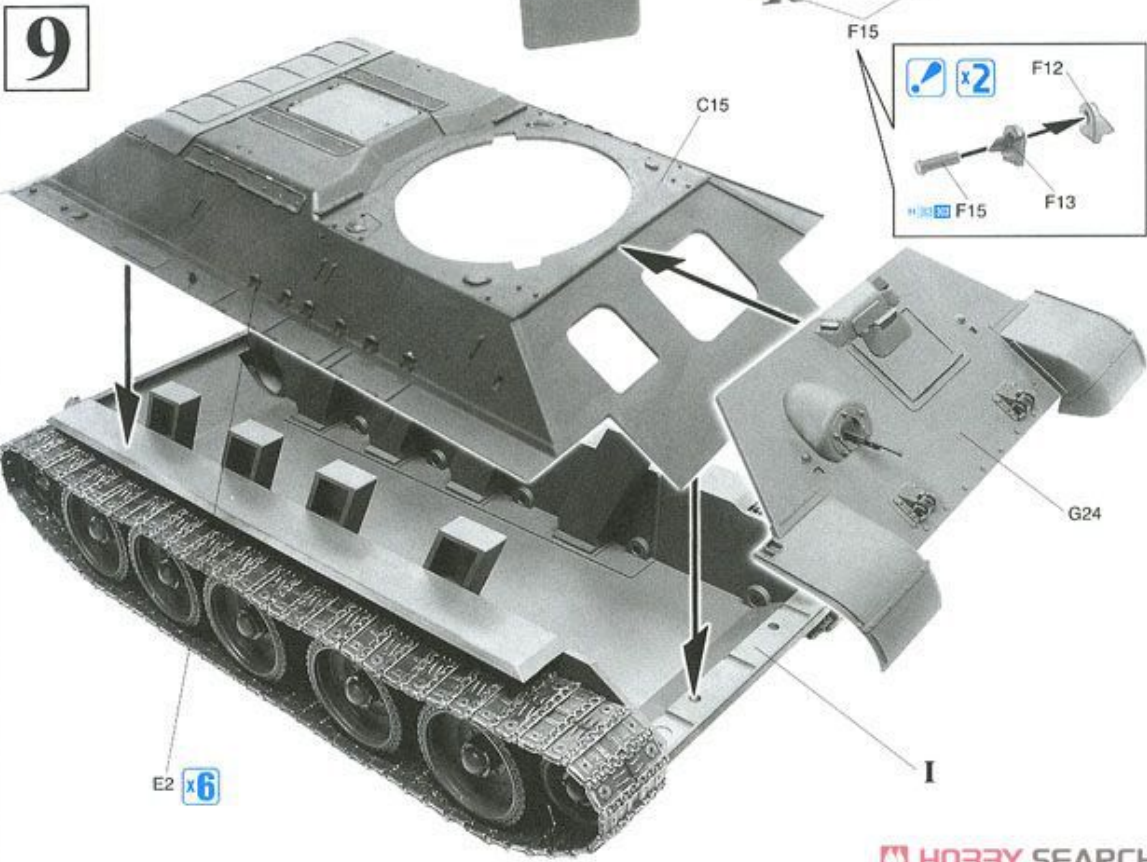

T-34/76 Mod. 1941

1:35 '39-'45 SERIES

JAMESON

unassembled model kit
maquette plastique à construire
the kit contains 415 parts
for modeler age 14 and over
box contains model of one tank

DRAGON

© HOBBY SEARCH

1

2

3

4**5****6**

7

8

9

13