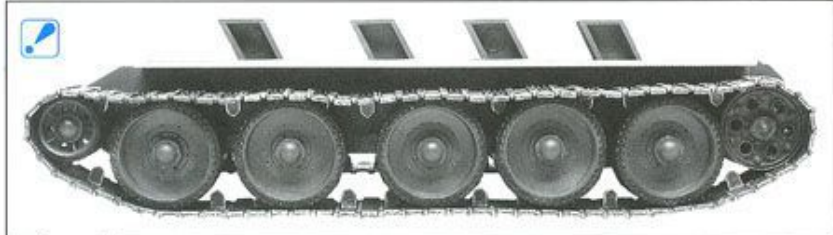

T-34/76 Mod. 1941

1:35 '39-'45 SERIES

JAMESON

unassembled model kit
maquette plastique à construire
the kit contains 415 parts
for modeler age 14 and over
box contains model of one tank

DRAGON

© HOBBY SEARCH

1

2

3

4**5****6**

7

8

9

13