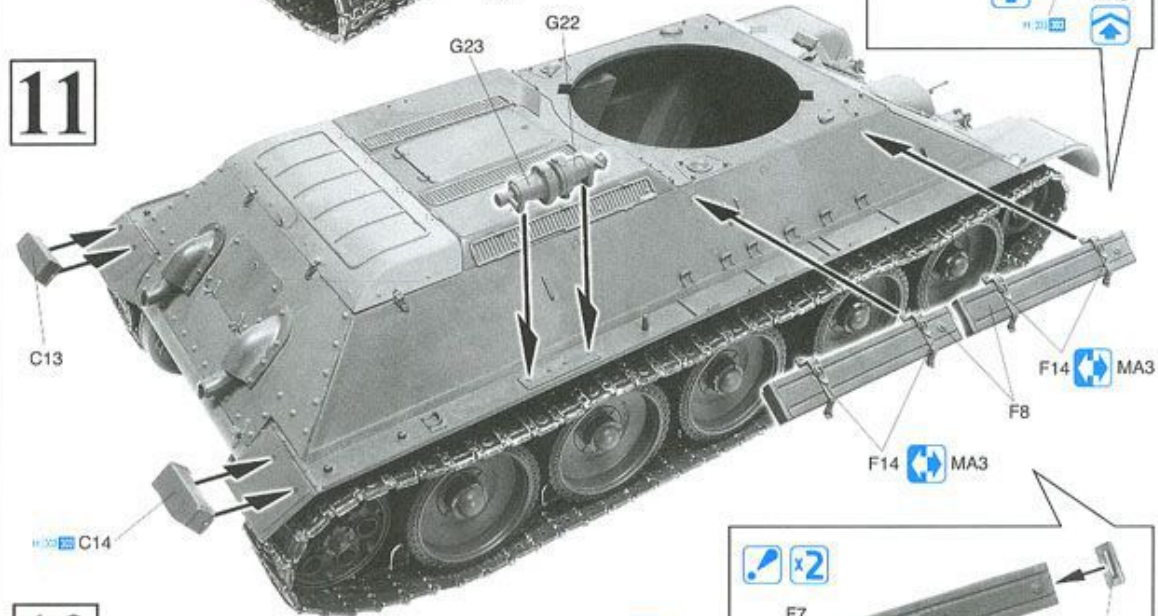

T-34/76 Mod. 1941

1:35 '39-'45 SERIES

JAMESON

unassembled model kit
maquette plastique à construire
the kit contains 415 parts
for modeler age 14 and over
box contains model of one tank

DRAGON

© HOBBY SEARCH

1

2

3

4**5****6**

7

8

9

13