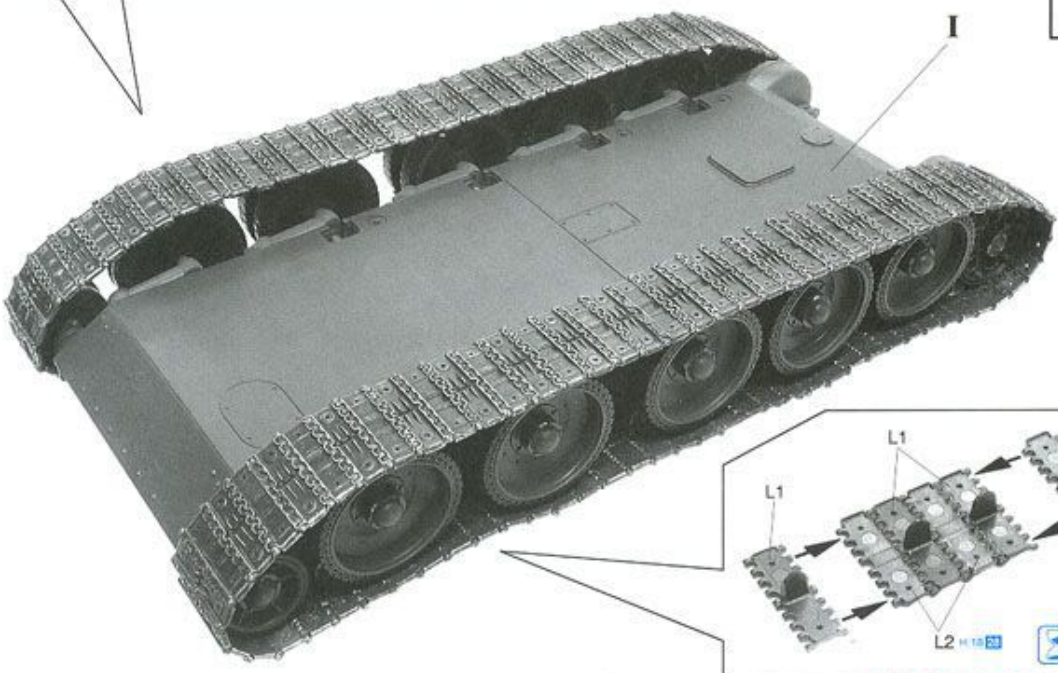

T-34/76 Mod. 1941

1:35 '39-'45 SERIES

JAMESON

unassembled model kit
maquette plastique à construire
the kit contains 415 parts
for modeler age 14 and over
box contains model of one tank

DRAGON

© HOBBY SEARCH

1

2

3

4**5****6**

7

8

9

13