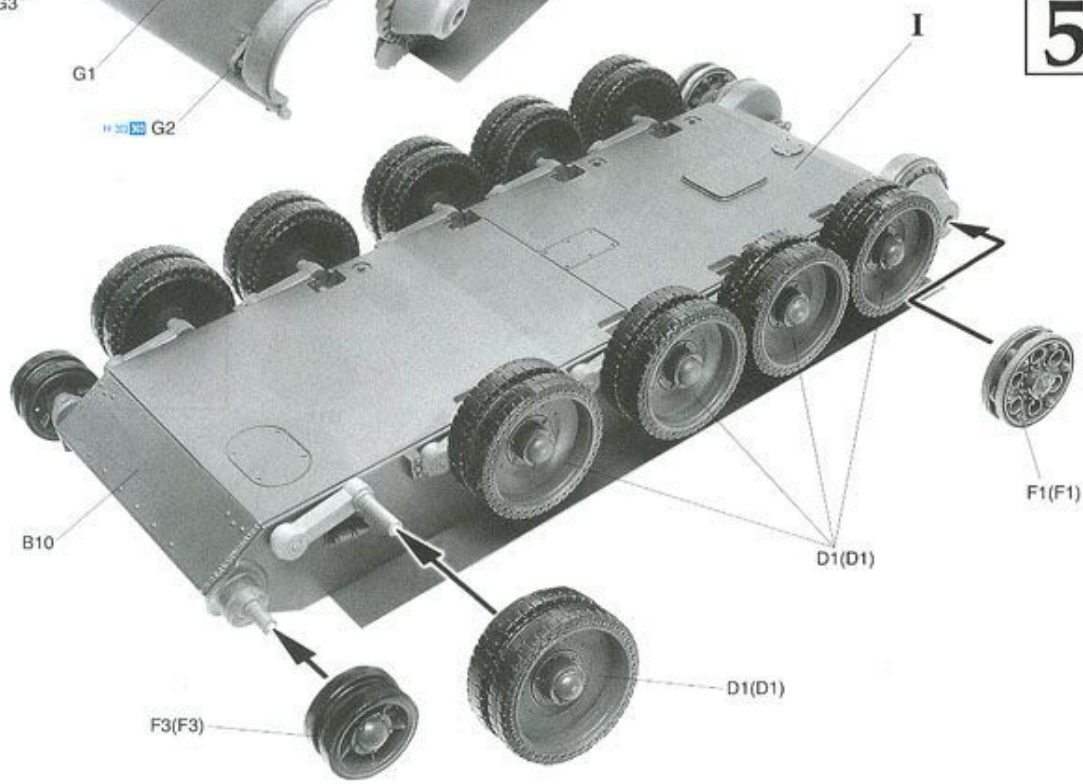

T-34/76 Mod. 1941

1:35 '39-'45 SERIES

JAMESON

unassembled model kit
maquette plastique à construire
the kit contains 415 parts
for modeler age 14 and over
box contains model of one tank

DRAGON

© HOBBY SEARCH

1

2

3

4**5****6**

7

8

9

13

14

15

16

17

18

19

20

21