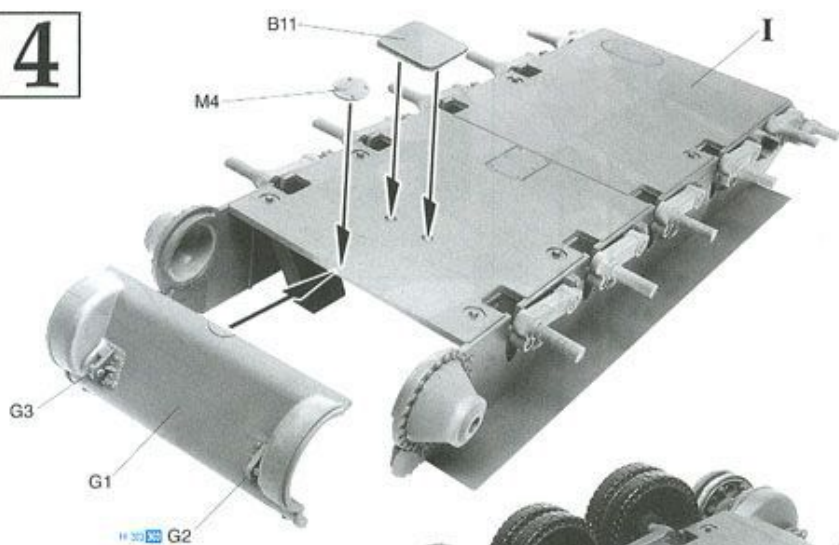

T-34/76 Mod. 1941

1:35 '39-'45 SERIES

JAMESON

unassembled model kit
maquette plastique à construire
the kit contains 415 parts
for modeler age 14 and over
box contains model of one tank

DRAGON

© HOBBY SEARCH

1

2

3

4**5****6**

7

8

9

13

14

15

16

17

18

19

20

21