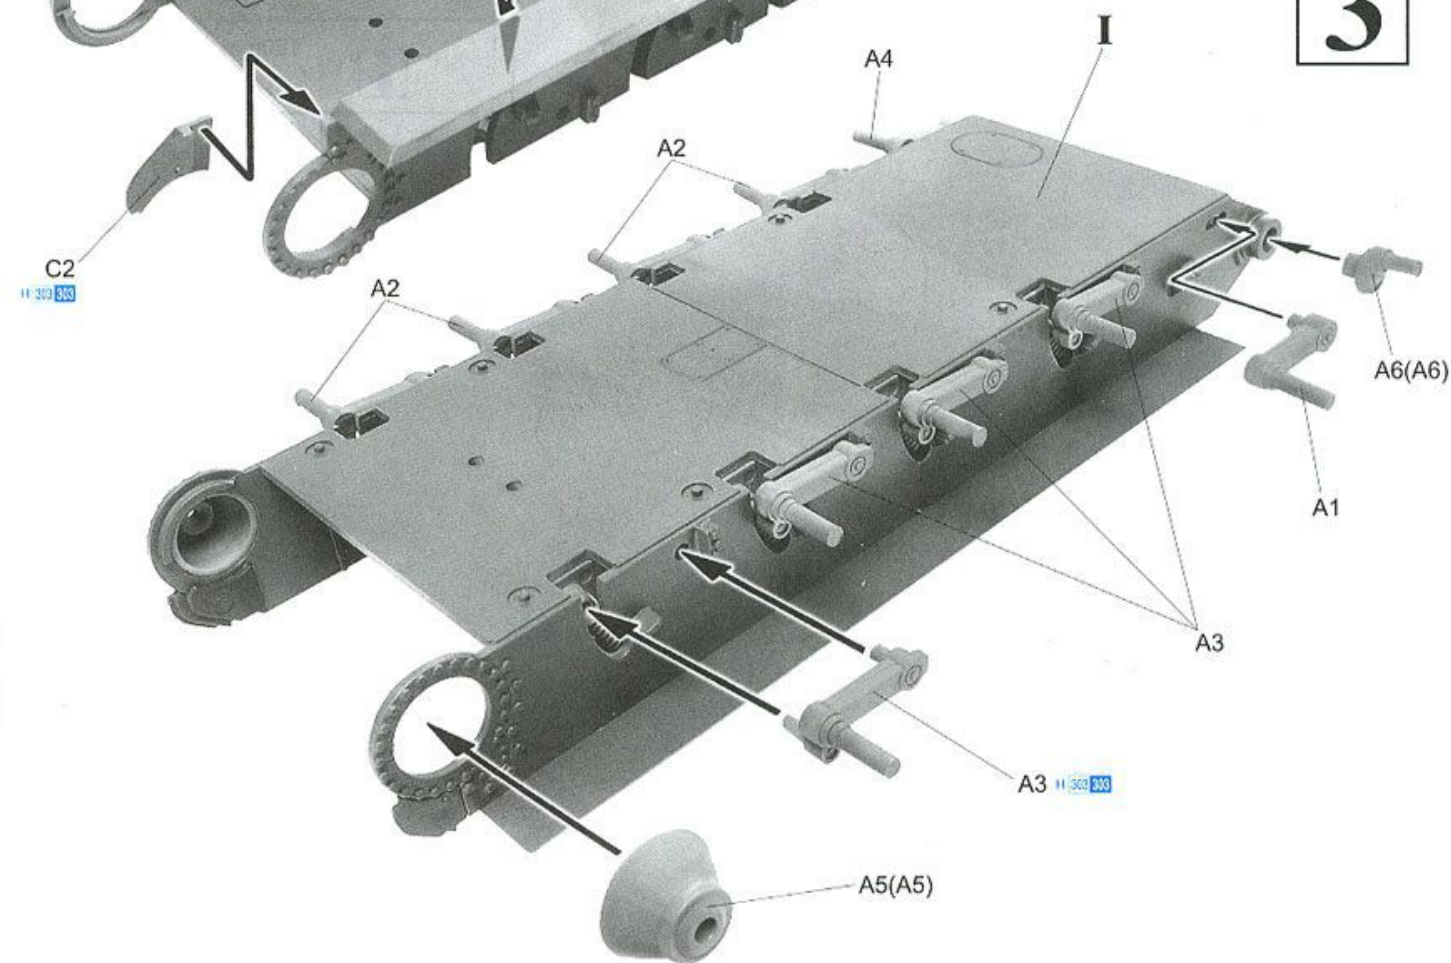

T-34/76 Mod. 1941

1:35 '39-'45 SERIES

JAMESON

unassembled model kit
maquette plastique à construire
the kit contains 415 parts
for modeler age 14 and over
box contains model of one tank

DRAGON

© HOBBY SEARCH

1

2

3

4**5****6**

7

8

9

13