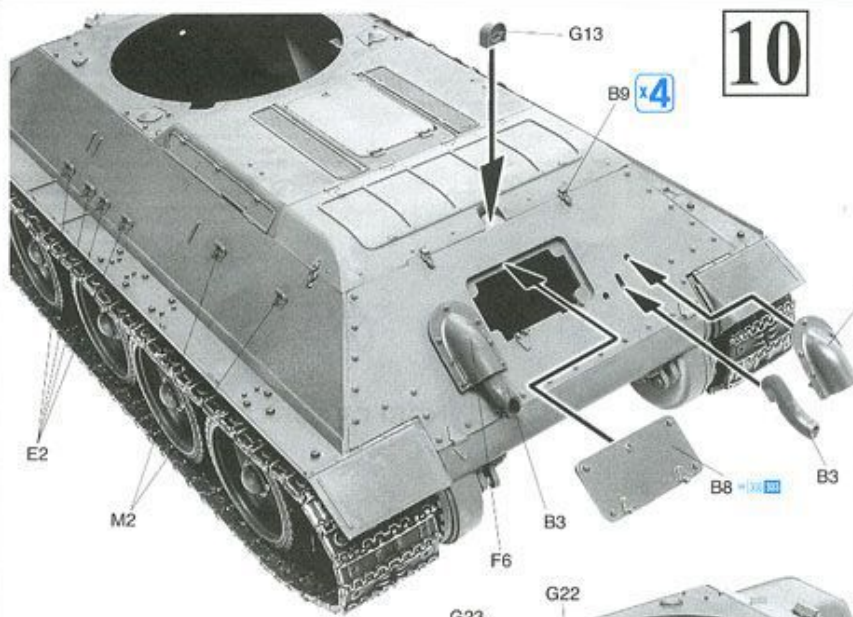

T-34/76 Mod. 1941

1:35 '39-'45 SERIES

JAMESON

unassembled model kit
maquette plastique à construire
the kit contains 415 parts
for modeler age 14 and over
box contains model of one tank

DRAGON

© HOBBY SEARCH

1

2

3

4**5****6**

7

8

9

13