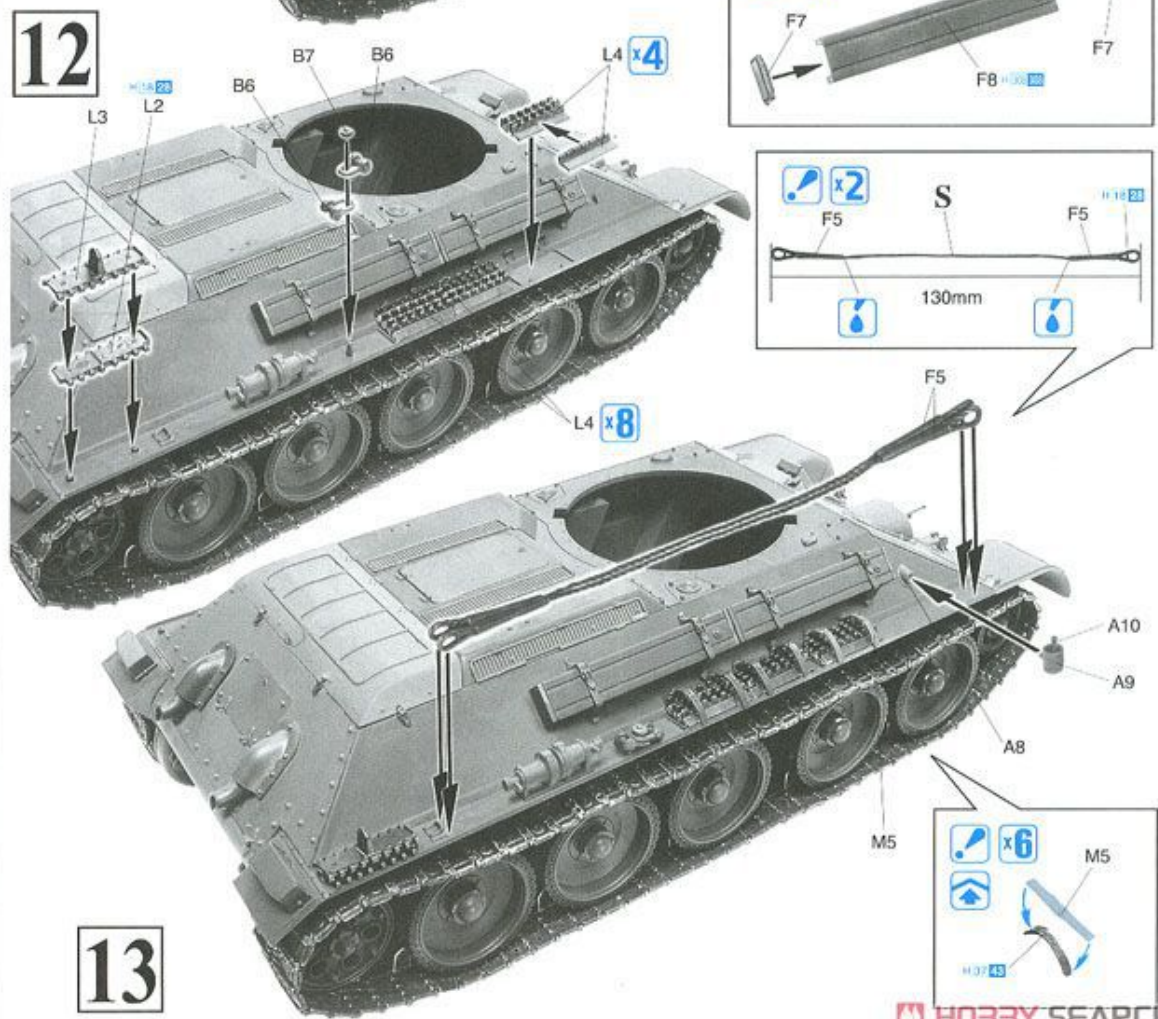

T-34/76 Mod. 1941

1:35 '39-'45 SERIES

JAMESON

unassembled model kit
maquette plastique à construire
the kit contains 415 parts
for modeler age 14 and over
box contains model of one tank

DRAGON

© HOBBY SEARCH

1

2

3

4**5****6**

7

8

9

13