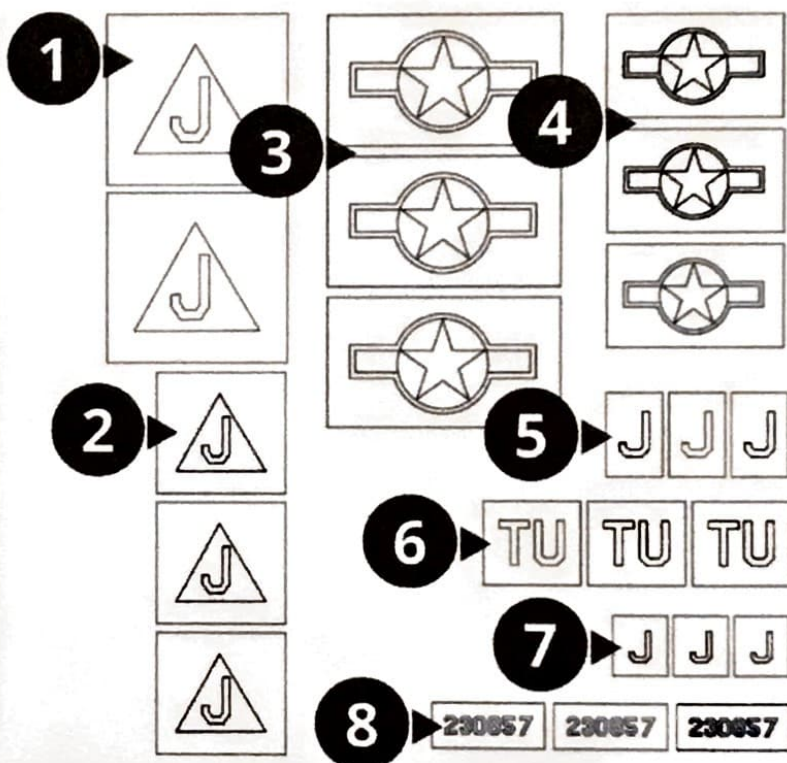

1/48

48-132MV

kitmasx.com

@kitmasx

hello@kitmasx.com

- 1: Wing BG Masks, "J" (+1 spare)
- 2: P/S Tail BG Masks, "J" (+1 spare)
- 3: Wing Insignia Masks (+1 spare)
- 4: Fuselage Insignia Masks (+1 spare)
- 5: Fuselage Squadron Code Masks, "J" (+1 spare)
- 6: Fuselage Squadron Code Masks, "TU" (+1 spare)
- 7: Tail Code Masks, "J" (+1 spare)
- 8: Tail Serial Number Masks, "230857" (+1 spare)

Boeing B-17F Flying Fortress "My Devotion"

Paint masks to replicate markings for the 510BS 351BG B-17F. Includes squadron code, tail and wing bomb group marking, wing and fuselage insignia, and serial number. These markings can be used on any 1/48 B-17F. Includes transfer tape and spare practice masks.

Main Markings

Vinyl