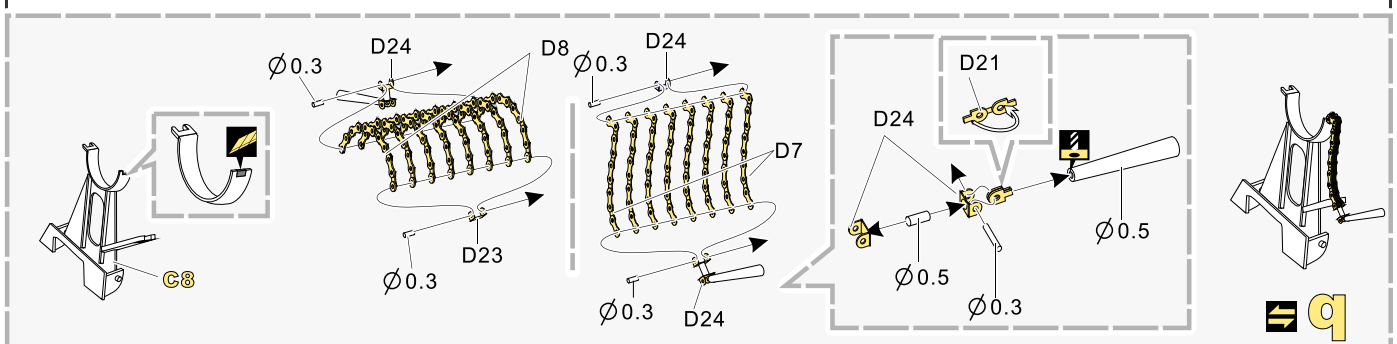

1/35 MILITARY MINIATURE VEHICLE UPGRADE SERIES PE35883