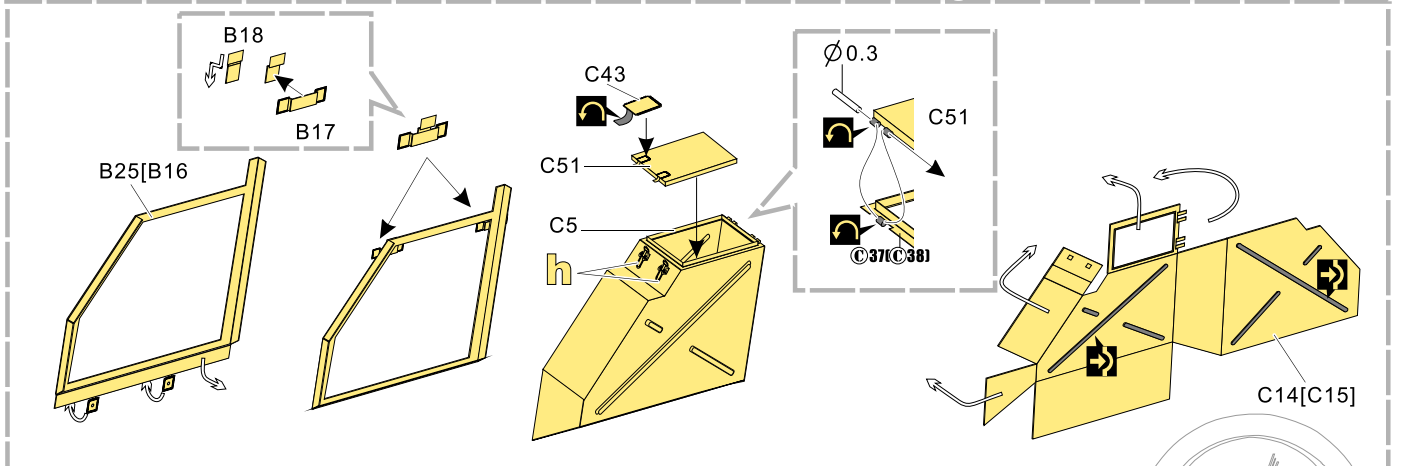

1/35 MILITARY MINIATURE VEHICLE UPGRADE SERIES PE35883

1/35 MILITARY MINIATURE VEHICLE UPGRADE SERIES PE35883

1/35 MILITARY MINIATURE VEHICLE UPGRADE SERIES PE35883

 指插天线组  
Command antenna set

1/35 MILITARY MINIATURE VEHICLE UPGRADE SERIES PE35883