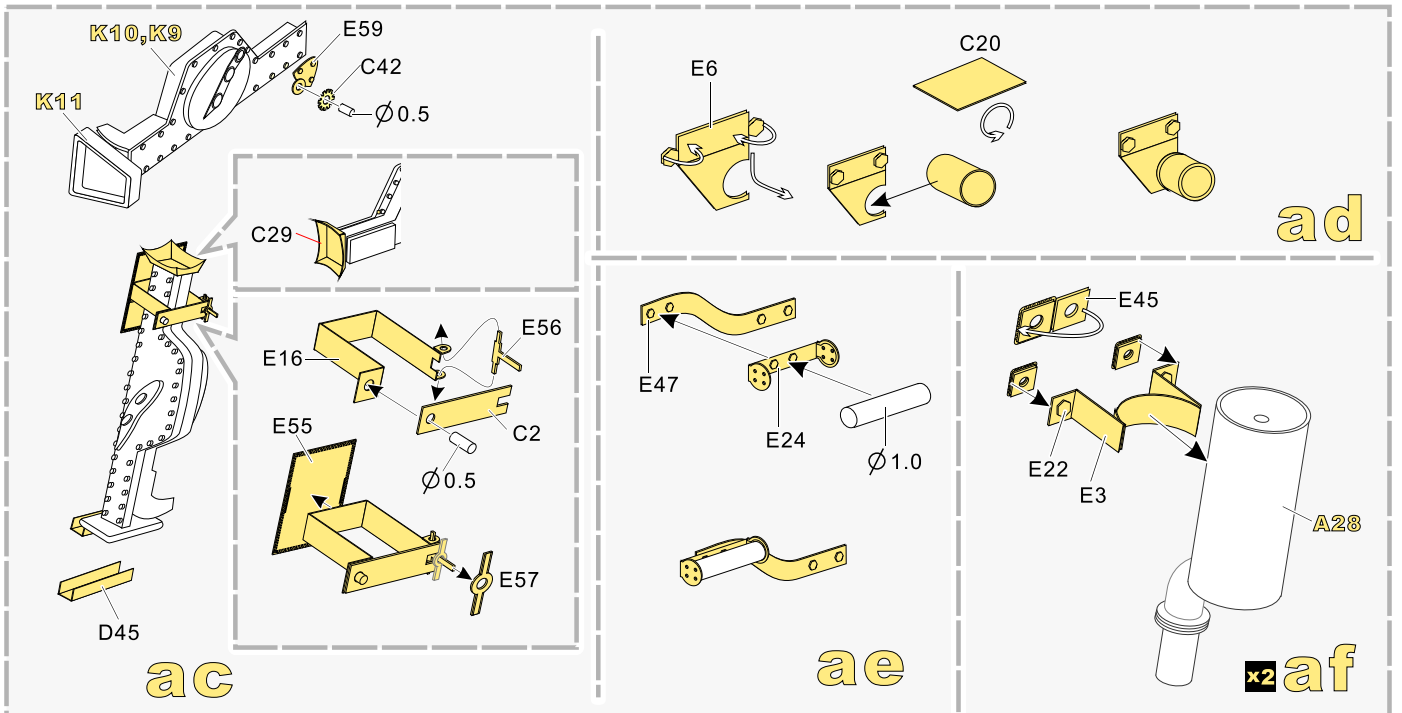

1/35 MILITARY MINIATURE VEHICLE UPGRADE SERIES PE35883