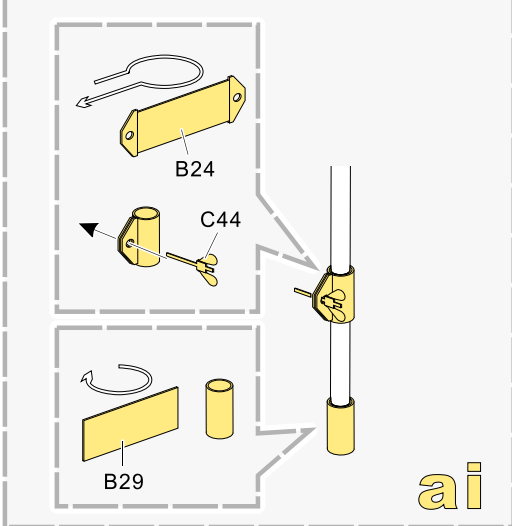

1/35 MILITARY MINIATURE VEHICLE UPGRADE SERIES PE35883

1/35 MILITARY MINIATURE VEHICLE UPGRADE SERIES PE35883

1/35 MILITARY MINIATURE VEHICLE UPGRADE SERIES PE35883

 指插天线组  
Command antenna set

1/35 MILITARY MINIATURE VEHICLE UPGRADE SERIES PE35883