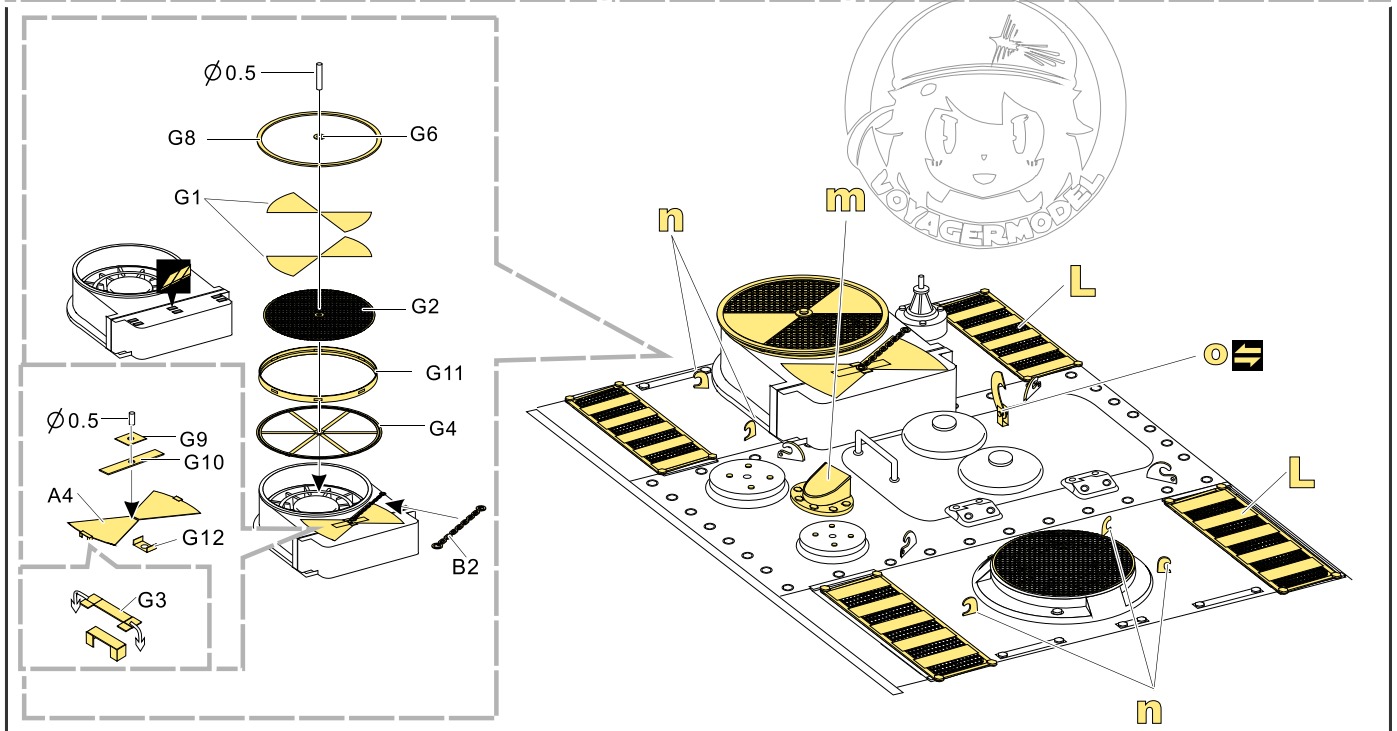

1/35 MILITARY MINIATURE VEHICLE UPGRADE SERIES PE35883