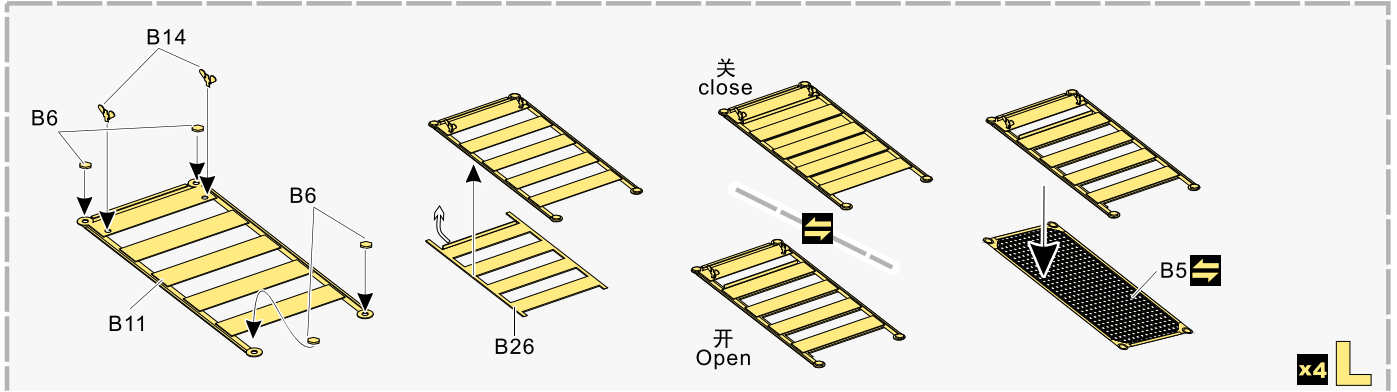

1/35 MILITARY MINIATURE VEHICLE UPGRADE SERIES PE35883