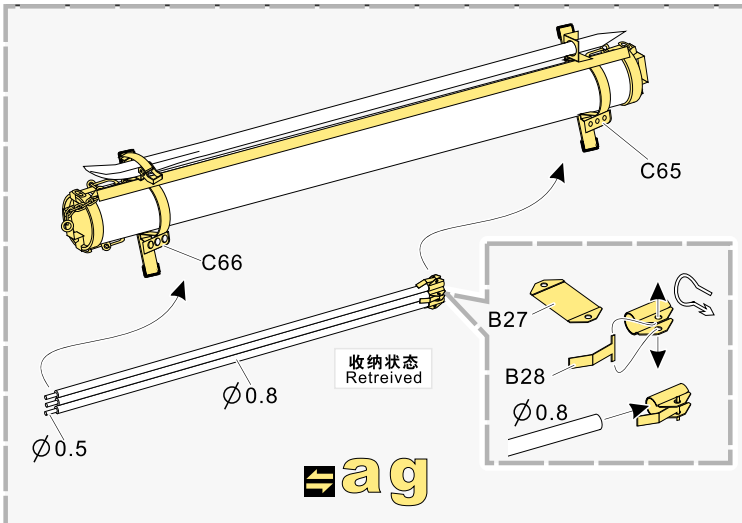

1/35 MILITARY MINIATURE VEHICLE UPGRADE SERIES PE35883

1/35 MILITARY MINIATURE VEHICLE UPGRADE SERIES PE35883

1/35 MILITARY MINIATURE VEHICLE UPGRADE SERIES PE35883

 指插天线组  
Command antenna set

1/35 MILITARY MINIATURE VEHICLE UPGRADE SERIES PE35883