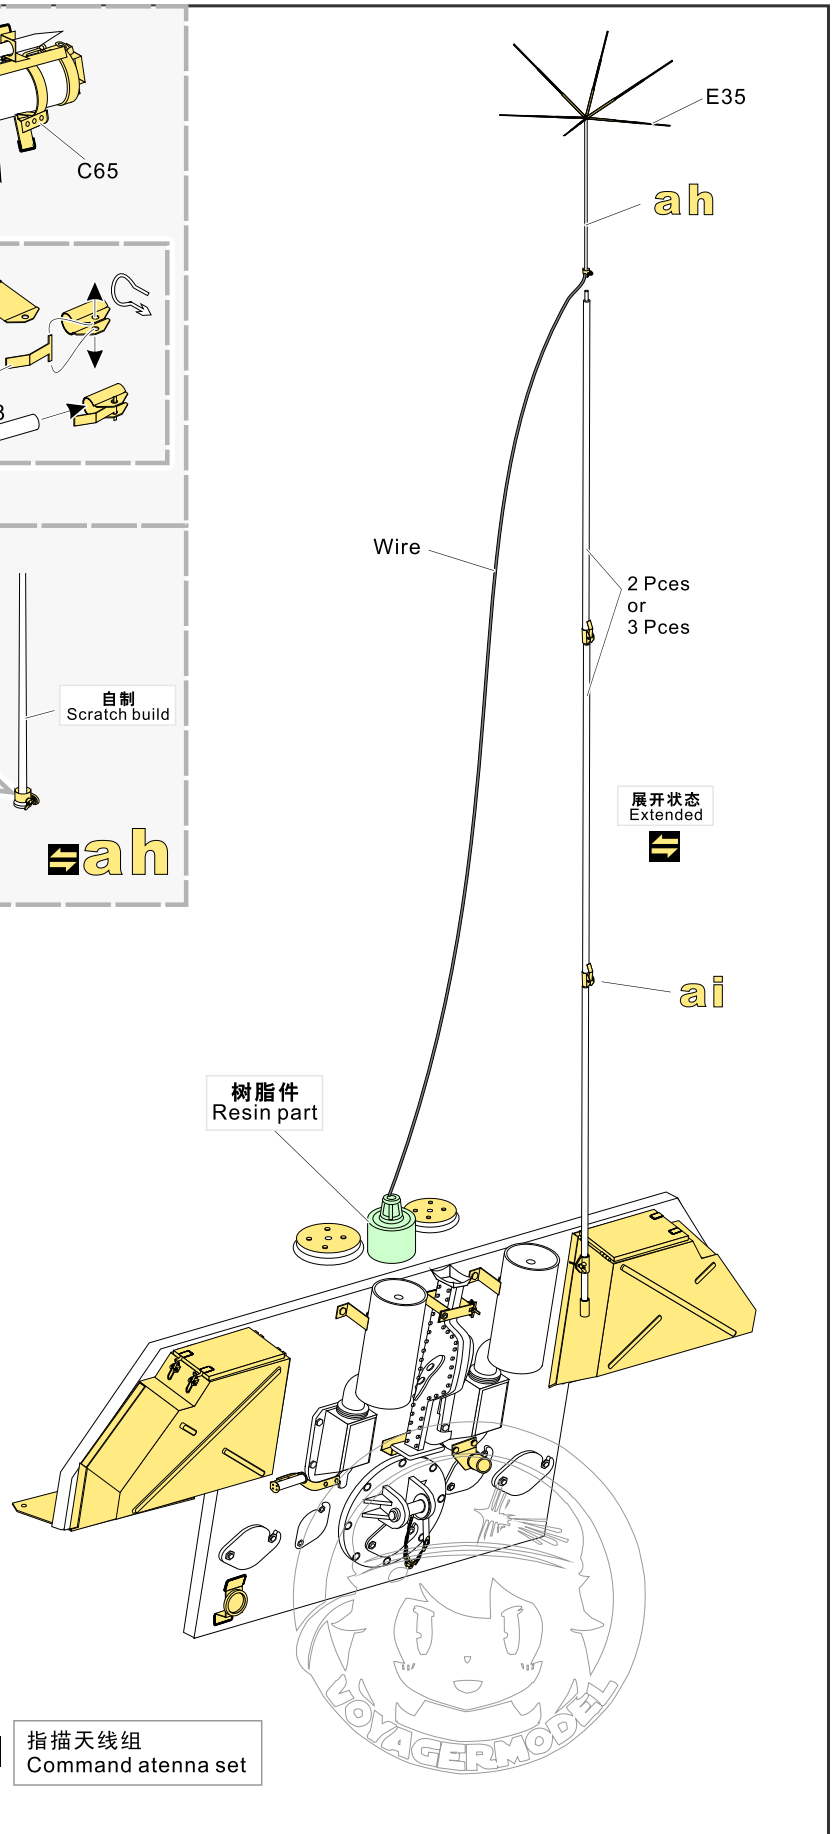

### 推荐使用工具 RECOMMENDED TOOLS

↑ 安装 install

↩ 折叠 bend

**A1** 改造件零件编号 PE/resin part number

**B12** 原零件编号 kit part number

**C22** 被替换的原零件编号 replaced kit part number

▲ 另一侧相同制作 repeat on opposite side

⚡ 钻孔 drill

1/35 MILITARY MINIATURE VEHICLE UPGRADE SERIES PE35883

1/35 MILITARY MINIATURE VEHICLE UPGRADE SERIES PE35883

1/35 MILITARY MINIATURE VEHICLE UPGRADE SERIES PE35883

 指插天线组  
Command antenna set

1/35 MILITARY MINIATURE VEHICLE UPGRADE SERIES PE35883