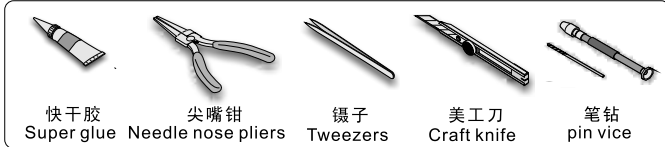

1/35 MILITARY MINIATURE VEHICLE UPGRADE SERIES PE35883

WWII German Panther G Later ver. Basic

二战德军黑豹G型坦克后期基本 改造件

[For DRAGON]

推荐使用工具 RECOMMENDED TOOLS