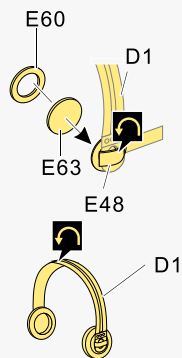

1/35 MILITARY MINIATURE VEHICLE UPGRADE SERIES PE35883

1/35 MILITARY MINIATURE VEHICLE UPGRADE SERIES PE35883

1/35 MILITARY MINIATURE VEHICLE UPGRADE SERIES PE35883

 指插天线组  
Command antenna set

1/35 MILITARY MINIATURE VEHICLE UPGRADE SERIES PE35883

**漏喷板使用说明:**  
Instruction:

未上色零件  
Unpainted part

喷橡胶黑  
spray tyre black

使用遮喷板为轮毂  
喷上所需要的颜色  
use template to paint  
required hub colour

aj

**VOYAGERMODEL®** 无微不至 极尽享受  
The Best Upgrade Solution

**Recommended item**