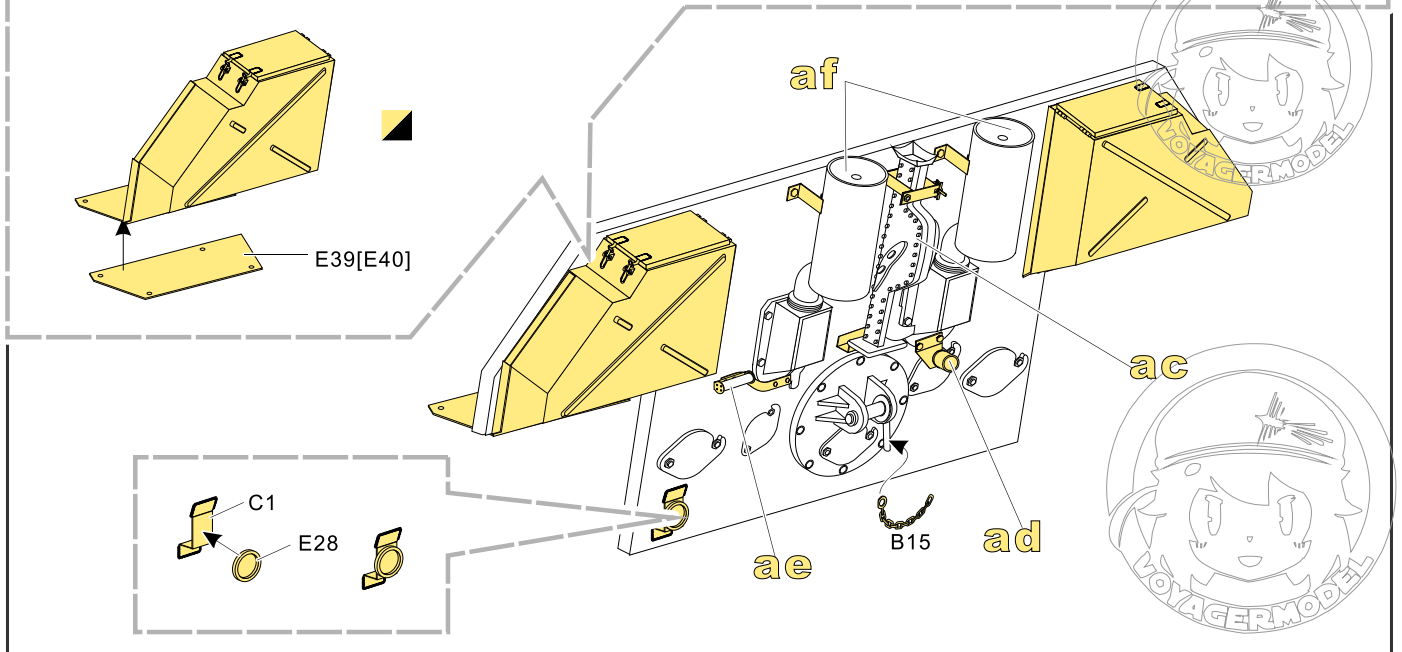

1/35 MILITARY MINIATURE VEHICLE UPGRADE SERIES PE35883

1/35 MILITARY MINIATURE VEHICLE UPGRADE SERIES PE35883

1/35 MILITARY MINIATURE VEHICLE UPGRADE SERIES PE35883

 指插天线组  
Command antenna set

1/35 MILITARY MINIATURE VEHICLE UPGRADE SERIES PE35883