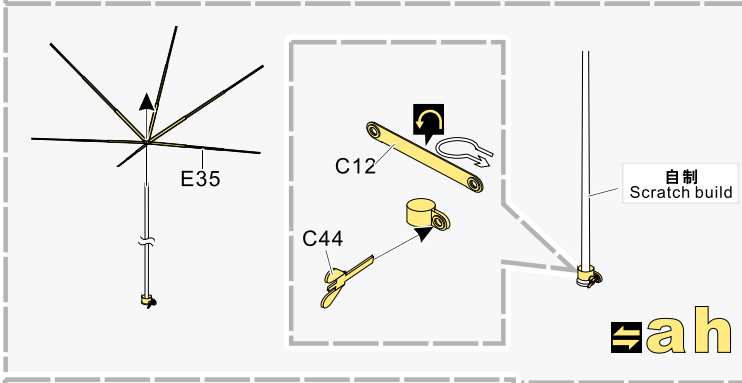

1/35 MILITARY MINIATURE VEHICLE UPGRADE SERIES PE35883

1/35 MILITARY MINIATURE VEHICLE UPGRADE SERIES PE35883

1/35 MILITARY MINIATURE VEHICLE UPGRADE SERIES PE35883

 指插天线组  
Command antenna set

1/35 MILITARY MINIATURE VEHICLE UPGRADE SERIES PE35883