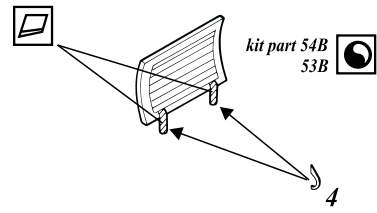

F-18E Super Hornet

1/72 scale detail set for Italeri kit

72 320

-  OPPOSITE SIDE
-  REMOVE
-  BEND
-  REPLACE
-  GRIND
-  OPTION

A EJECTION SEAT

B COCKPIT

C UNDERCARRIAGE

D AFTERBURNING RING