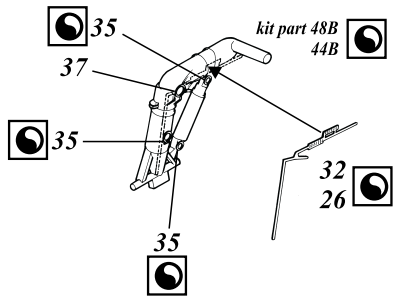

F-18E Super Hornet

1/72 scale detail set for Italeri kit

72 320

-  OPPOSITE SIDE
-  REMOVE
-  BEND
-  REPLACE
-  GRIND
-  OPTION

A EJECTION SEAT

B COCKPIT

C UNDERCARRIAGE

D AFTERBURNING RING

E EXTERNAL PARTS