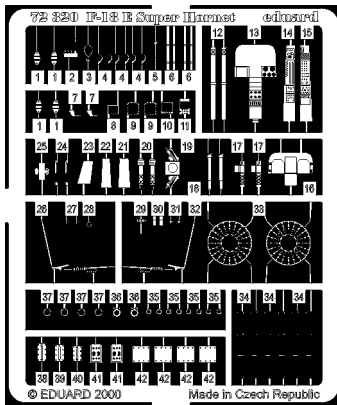

F-18E Super Hornet

1/72 scale detail set for Italeri kit

72 320

-  OPPOSITE SIDE
-  REMOVE
-  BEND
-  REPLACE
-  GRIND
-  OPTION

A EJECTION SEAT

B COCKPIT

C UNDERCARRIAGE

D AFTERBURNING RING

E EXTERNAL PARTS