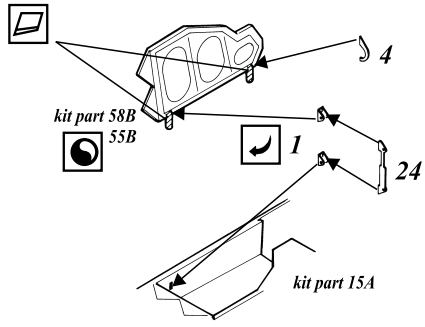

F-18E Super Hornet

1/72 scale detail set for Italeri kit

72 320

-  OPPOSITE SIDE
-  REMOVE
-  BEND
-  REPLACE
-  GRIND
-  OPTION

A EJECTION SEAT

B COCKPIT

C UNDERCARRIAGE

D AFTERBURNING RING

E EXTERNAL PARTS