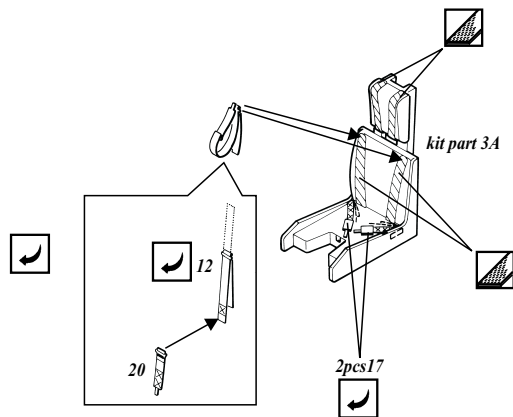

F-18E Super Hornet

1/72 scale detail set for Italeri kit

72 320

-  OPPOSITE SIDE
-  REMOVE
-  BEND
-  REPLACE
-  GRIND
-  OPTION

A EJECTION SEAT

B COCKPIT

C UNDERCARRIAGE

D AFTERBURNING RING

E EXTERNAL PARTS