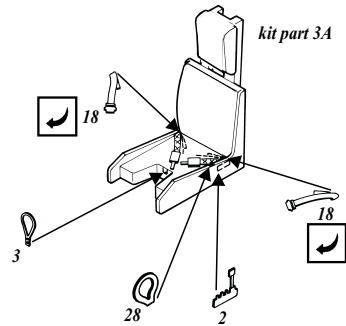

F-18E Super Hornet

1/72 scale detail set for Italeri kit

72 320

-  OPPOSITE SIDE
-  REMOVE
-  BEND
-  REPLACE
-  GRIND
-  OPTION

A EJECTION SEAT

B COCKPIT

C UNDERCARRIAGE

D AFTERBURNING RING

E EXTERNAL PARTS