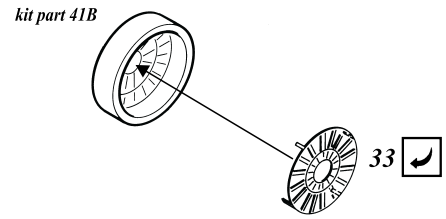

F-18E Super Hornet

1/72 scale detail set for Italeri kit

72 320

-  OPPOSITE SIDE
-  REMOVE
-  BEND
-  REPLACE
-  GRIND
-  OPTION

A EJECTION SEAT

B COCKPIT

C UNDERCARRIAGE

D AFTERBURNING RING