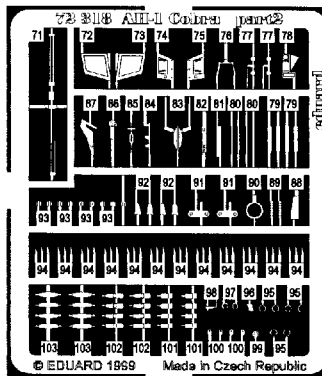

AH-1S Cobra

1/72 scale detail set for Hasegawa kit

- OPPOSITE SIDE
- REMOVE
- BEND
- REPLACE
- GRIND
- OPTION

A COCKPIT

B BARREL GUN

C TSU+ADS

D ENGINE

E MAIN & TAIL ROTOR

F EXTERIOR DETAILS

G WEAPONS

H CANOPY