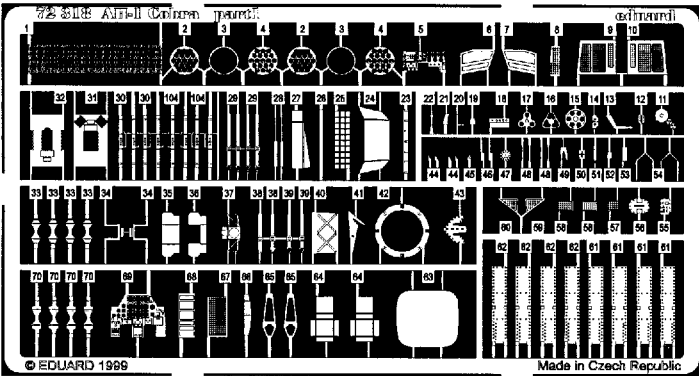

AH-1S Cobra

1/72 scale detail set for Hasegawa kit

- OPPOSITE SIDE
- REMOVE
- BEND
- REPLACE
- GRIND
- OPTION

A COCKPIT

B BARREL GUN

C TSU+ADS

D ENGINE

E MAIN & TAIL ROTOR