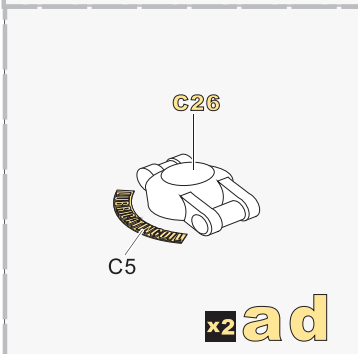

**e** C59, C60, C7

**f** A9, F29, J26

**T-34**

**T-30**

Parts labeled: C1, A16, e, F1, b, f, J23, a, e, F1, b, f, b, F2, d, g

1/35 MILITARY MINIATURE VEHICLE UPGRADE SERIES PE35878

1/35 MILITARY MINIATURE VEHICLE UPGRADE SERIES PE35878

更多PE35878样品照片参考请扫一扫  
MORE PICTUER OF PE 35878  
REFERENCE SCAN HERE

1/35 MILITARY MINIATURE VEHICLE UPGRADE SERIES PE35878

1/35 MILITARY MINIATURE VEHICLE UPGRADE SERIES PE35878

1/35 MILITARY MINIATURE VEHICLE UPGRADE SERIES PE35878