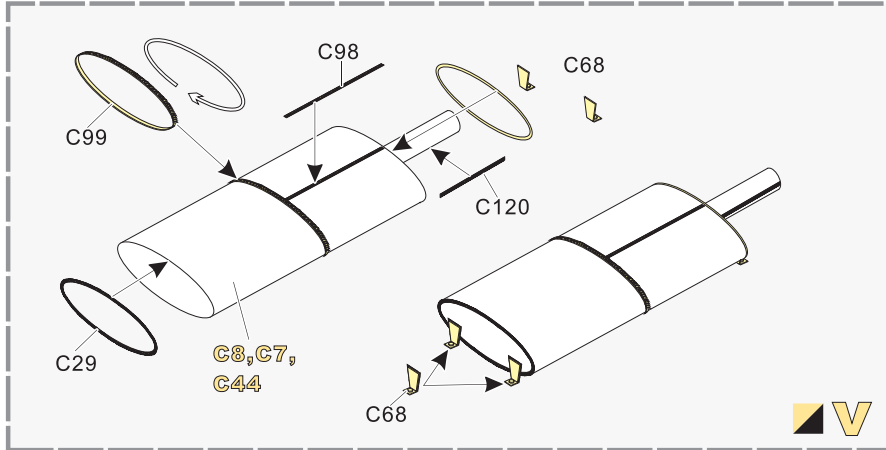

1/35 MILITARY MINIATURE VEHICLE UPGRADE SERIES PE35878