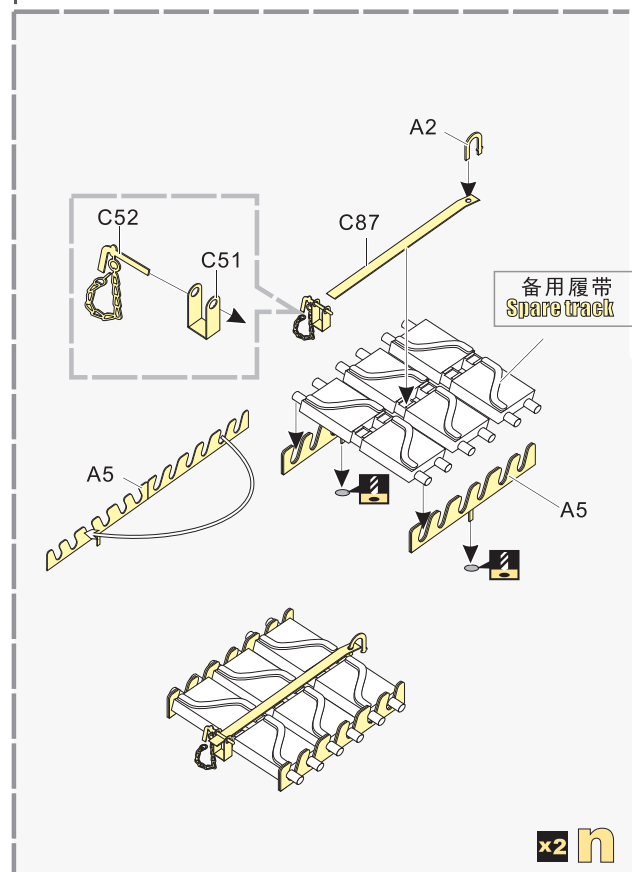

## 二战美国T-30/34超重型坦克改造件

[For TAKOM 2065]

■ 推荐使用工具 RECOMMENDED TOOLS

- 安装 install
- 折叠 bend
- A1** 改造件零件编号 PE/resin part number
- B12** 原零件编号 kit part number
- C22** 被替换的原零件编号 replaced kit part number

- 弧度卷曲 radial bending
- x2** 制作若干组 multiple assembly
- 选择安装 alternative
- 钻孔 drill
- 切除 remove
- 另一侧相同制作 repeat on opposite side

用尖端在凹槽处冲压  
use penpoint to press on the dent

蚀刻片零件内侧面  
Put the part upside down

用笔尖在凹槽处刺  
Use penpoint to press on the dent

**a** J23, J22

**b** J24, J25, F1, F2

**c** A16, C86

**d** C73 [C74], A6, A8, 取自田宫潘兴 Matched from TAMIYA pershing

**e** C59, C60, C7

**f** A9, F29, J26

**T-34**

**T-30**

Parts labeled: C1, A16, e, F1, b, f, J23, a, e, F1, b, f, b, F2, d, g

1/35 MILITARY MINIATURE VEHICLE UPGRADE SERIES PE35878

1/35 MILITARY MINIATURE VEHICLE UPGRADE SERIES PE35878