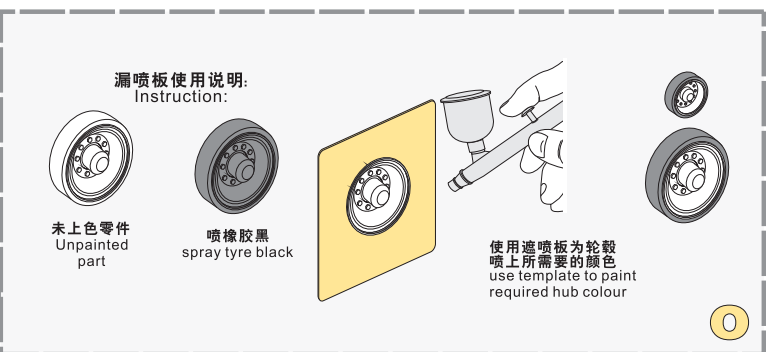

**e** C59, C60, C7

**f** A9, F29, J26

**T-34**

**T-30**

Parts labeled: C1, A16, e, F1, b, f, J23, a, e, F1, b, f, b, F2, d, g

1/35 MILITARY MINIATURE VEHICLE UPGRADE SERIES PE35878

1/35 MILITARY MINIATURE VEHICLE UPGRADE SERIES PE35878