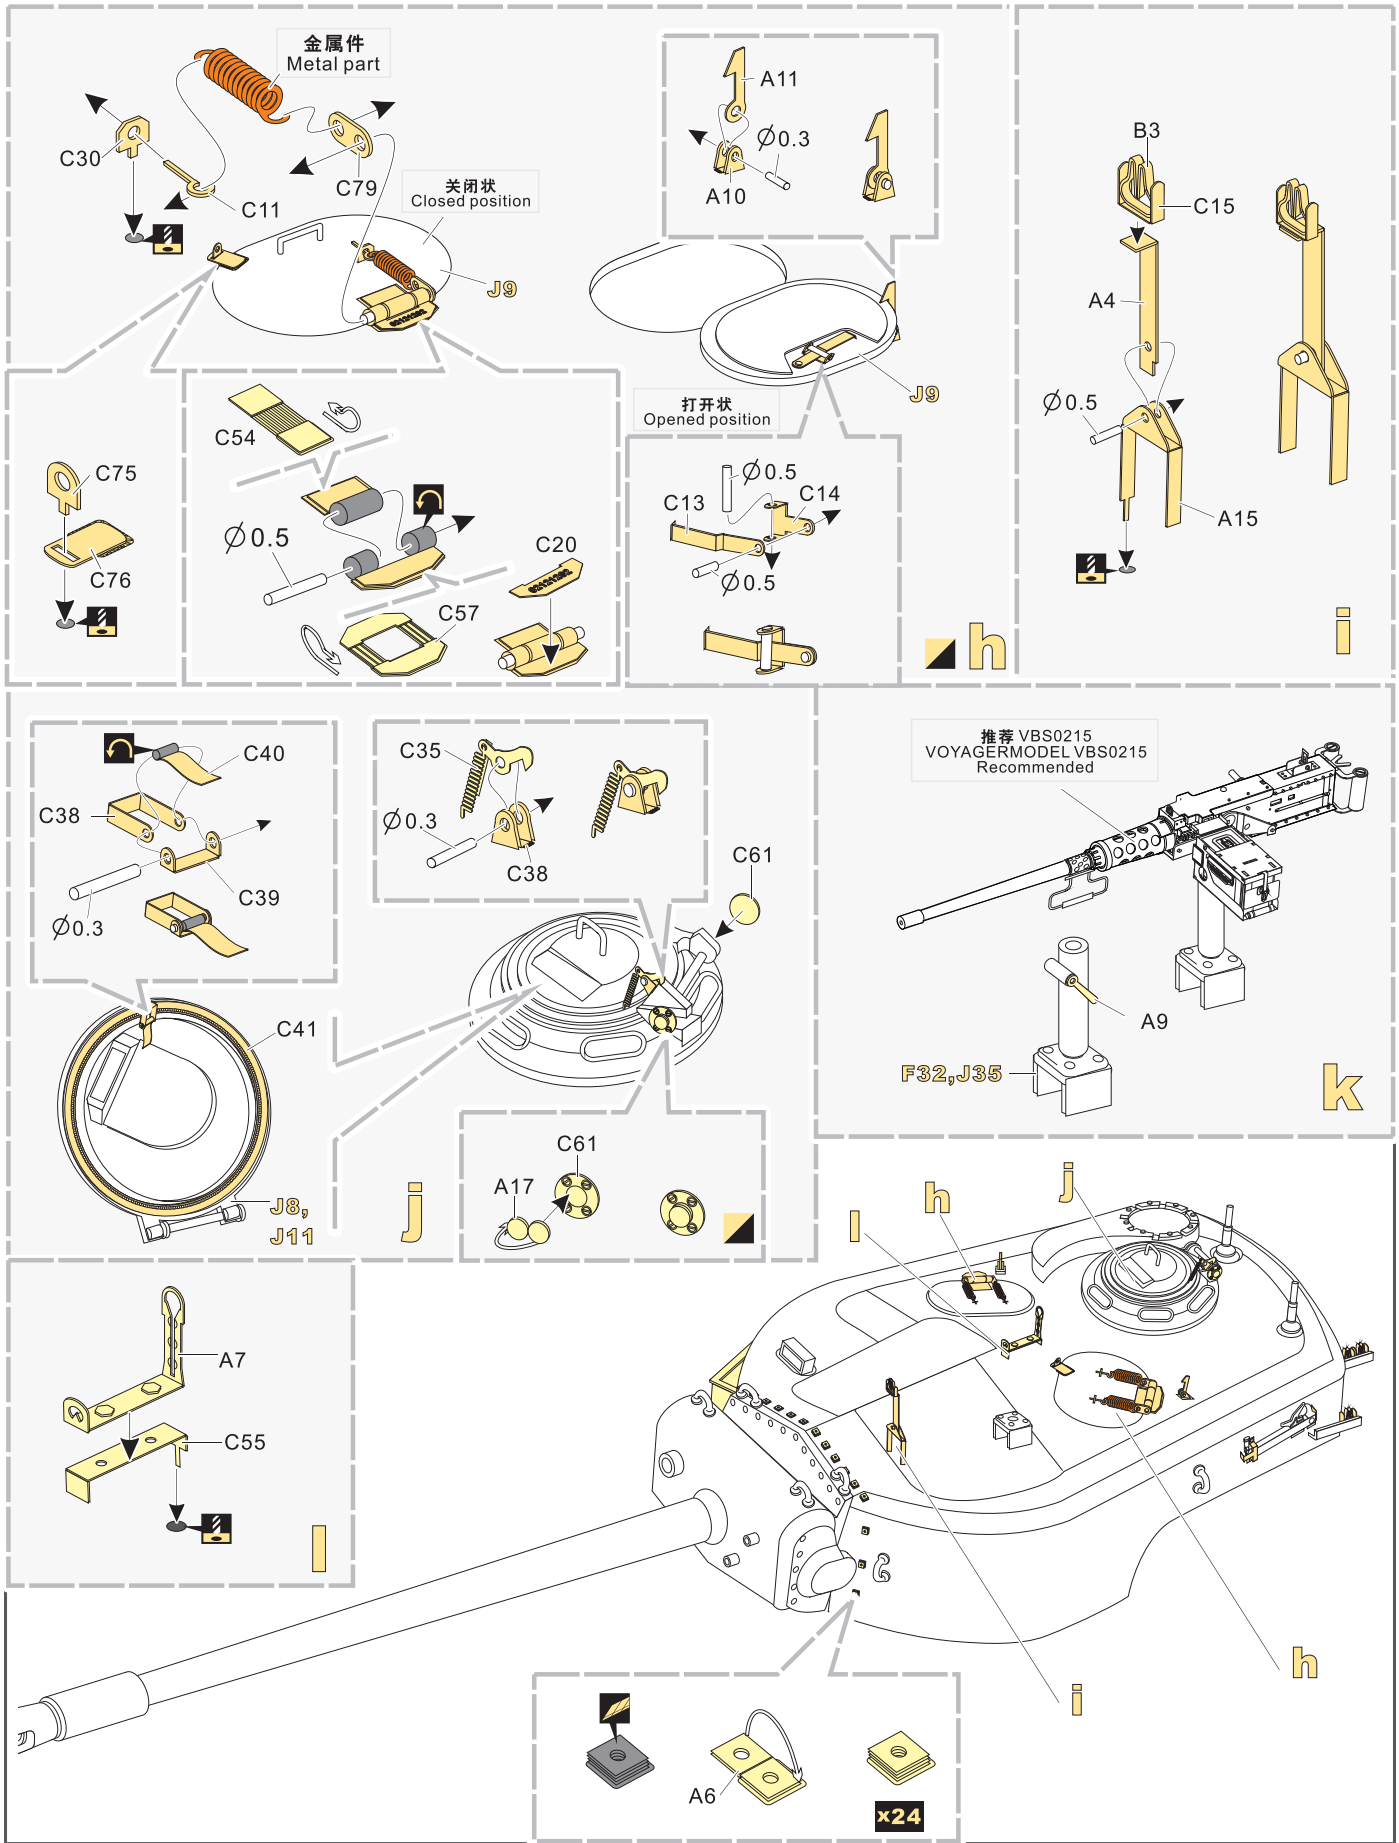

**e** C59, C60, C7

**f** A9, F29, J26

**T-34**

**T-30**

Parts labeled: C1, A16, e, F1, b, f, J23, a, e, F1, b, f, b, F2, d, g

1/35 MILITARY MINIATURE VEHICLE UPGRADE SERIES PE35878

1/35 MILITARY MINIATURE VEHICLE UPGRADE SERIES PE35878