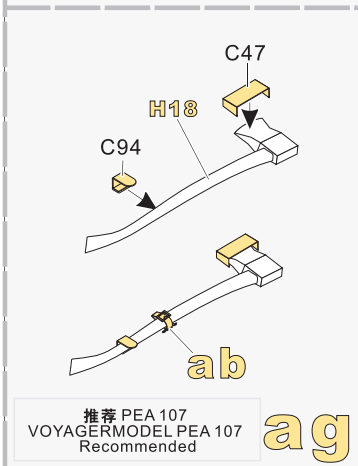

1/35 MILITARY MINIATURE VEHICLE UPGRADE SERIES PE35878