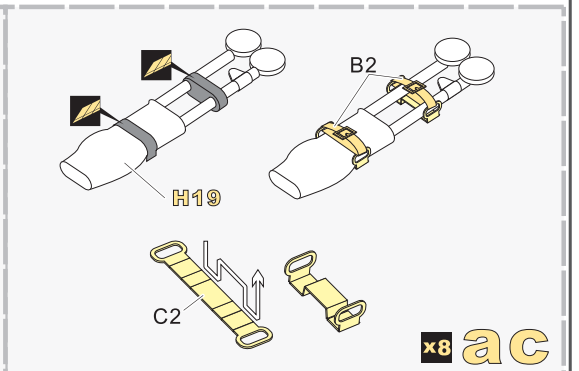

**e** C59, C60, C7

**f** A9, F29, J26

**T-34**

**T-30**

Parts labeled: C1, A16, e, F1, b, f, J23, a, e, F1, b, f, b, F2, d, g

1/35 MILITARY MINIATURE VEHICLE UPGRADE SERIES PE35878

1/35 MILITARY MINIATURE VEHICLE UPGRADE SERIES PE35878

更多PE35878样品照片参考请扫一扫  
MORE PICTUER OF PE 35878  
REFERENCE SCAN HERE

1/35 MILITARY MINIATURE VEHICLE UPGRADE SERIES PE35878

1/35 MILITARY MINIATURE VEHICLE UPGRADE SERIES PE35878

1/35 MILITARY MINIATURE VEHICLE UPGRADE SERIES PE35878