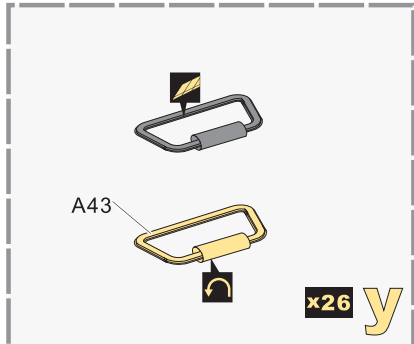

1/35 MILITARY MINIATURE VEHICLE UPGRADE SERIES PE35878