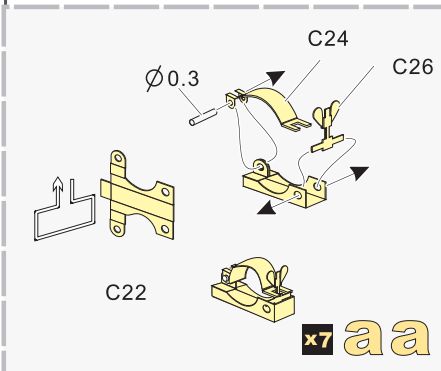

**e** C59, C60, C7

**f** A9, F29, J26

**T-34**

**T-30**

Parts labeled: C1, A16, e, F1, b, f, J23, a, e, F1, b, f, b, F2, d, g

1/35 MILITARY MINIATURE VEHICLE UPGRADE SERIES PE35878

1/35 MILITARY MINIATURE VEHICLE UPGRADE SERIES PE35878

更多PE35878样品照片参考请扫一扫  
MORE PICTUER OF PE 35878  
REFERENCE SCAN HERE

1/35 MILITARY MINIATURE VEHICLE UPGRADE SERIES PE35878

1/35 MILITARY MINIATURE VEHICLE UPGRADE SERIES PE35878

1/35 MILITARY MINIATURE VEHICLE UPGRADE SERIES PE35878