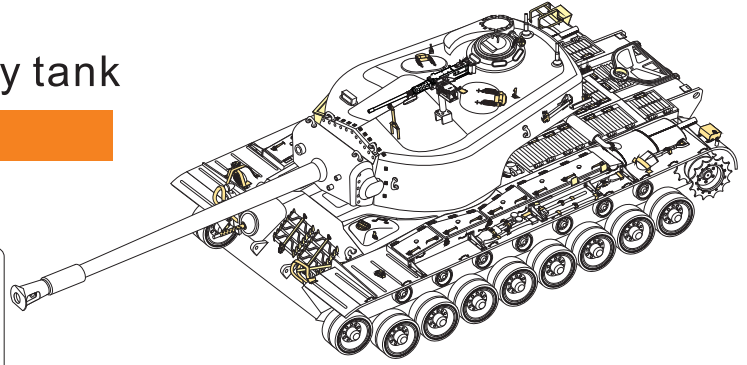

1/35 MILITARY MINIATURE VEHICLE UPGRADE SERIES PE35878

WWII US T-30/34 Super Heavy tank

二战美国T-30/34超重型坦克改造件

[For TAKOM 2065]

■ 推荐使用工具 RECOMMENDED TOOLS

- 安装 install
- 折叠 bend
- **A1** 改造件零件编号 PE/resin part number
- **B12** 原零件编号 kit part number
- **C22** 被替换的原零件编号 replaced kit part number

- 弧度卷曲 radial bending
- **x2** 制作若干组 multiple assembly
- 选择安装 alternative
- 钻孔 drill
- 切除 remove
- 另一侧相同制作 repeat on opposite side

用尖端在凹槽处冲压
use penpoint to press on the dent

蚀刻片零件内侧面
Put the part upside down

用笔尖在凹槽处刺
Use penpoint to press on the dent

a J23, J22

b J24, J25, F1, F2

c A16, C86

d C73 [C74], A6, A8, 取自田宫潘兴 Matched from TAMIYA pershing

e C59, C60, C7

f A9, F29, J26

T-34

T-30

Parts labeled: C1, A16, e, F1, b, f, J23, a, e, F1, b, f, b, F2, d, g