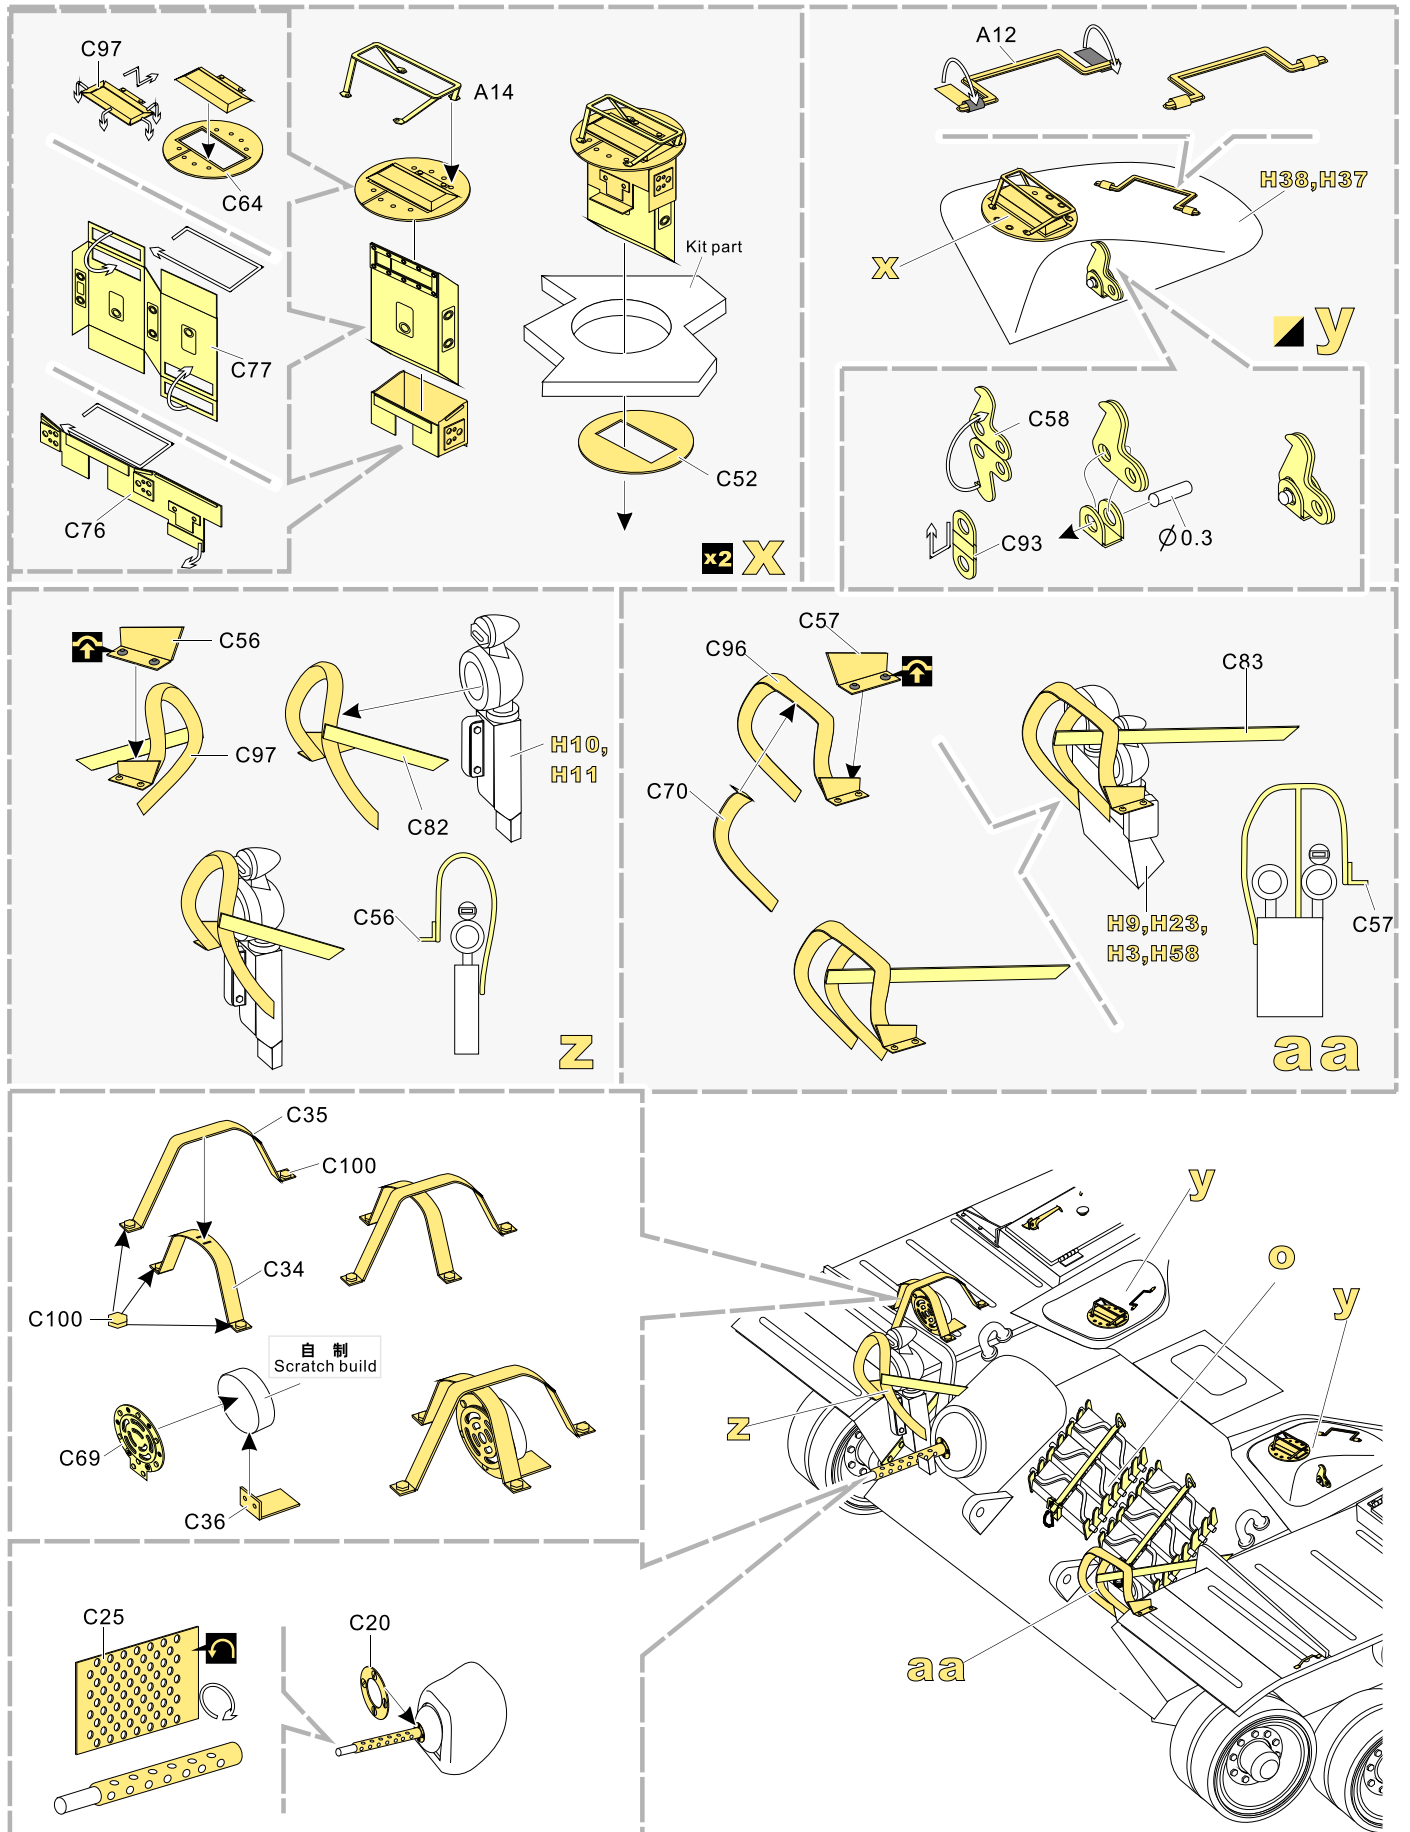

1/35 MILITARY MINIATURE VEHICLE UPGRADE SERIES PE35876