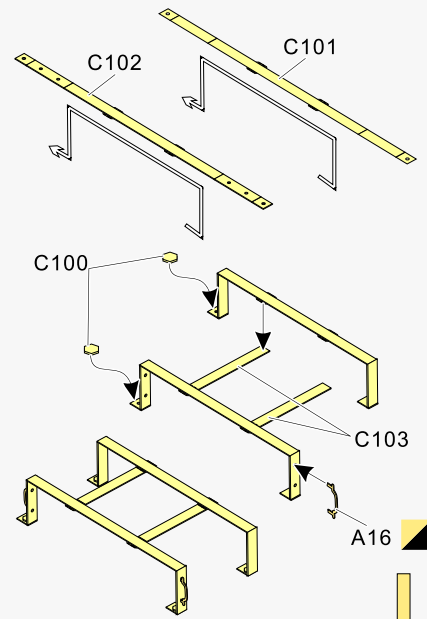

未上色零件
Unpainted part

喷橡胶黑
spray tyre black

使用遮喷板为轮毂
喷上所需要的颜色
use template to paint
required hub colour

j

k

m

1/35 MILITARY MINIATURE VEHICLE UPGRADE SERIES PE35876

1/35 MILITARY MINIATURE VEHICLE UPGRADE SERIES PE35876