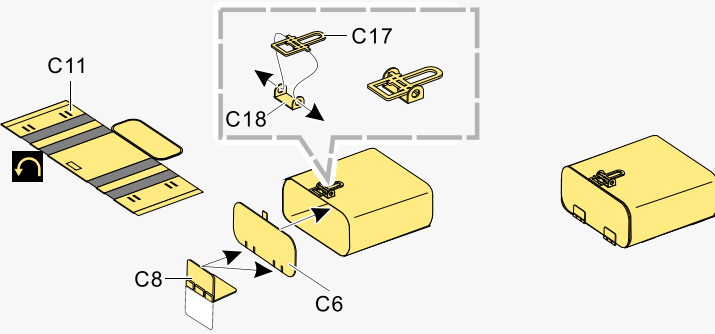

未上色零件
Unpainted part

喷橡胶黑
spray tyre black

使用遮喷板为轮毂
喷上所需要的颜色
use template to paint
required hub colour

j

k

m

1/35 MILITARY MINIATURE VEHICLE UPGRADE SERIES PE35876

1/35 MILITARY MINIATURE VEHICLE UPGRADE SERIES PE35876