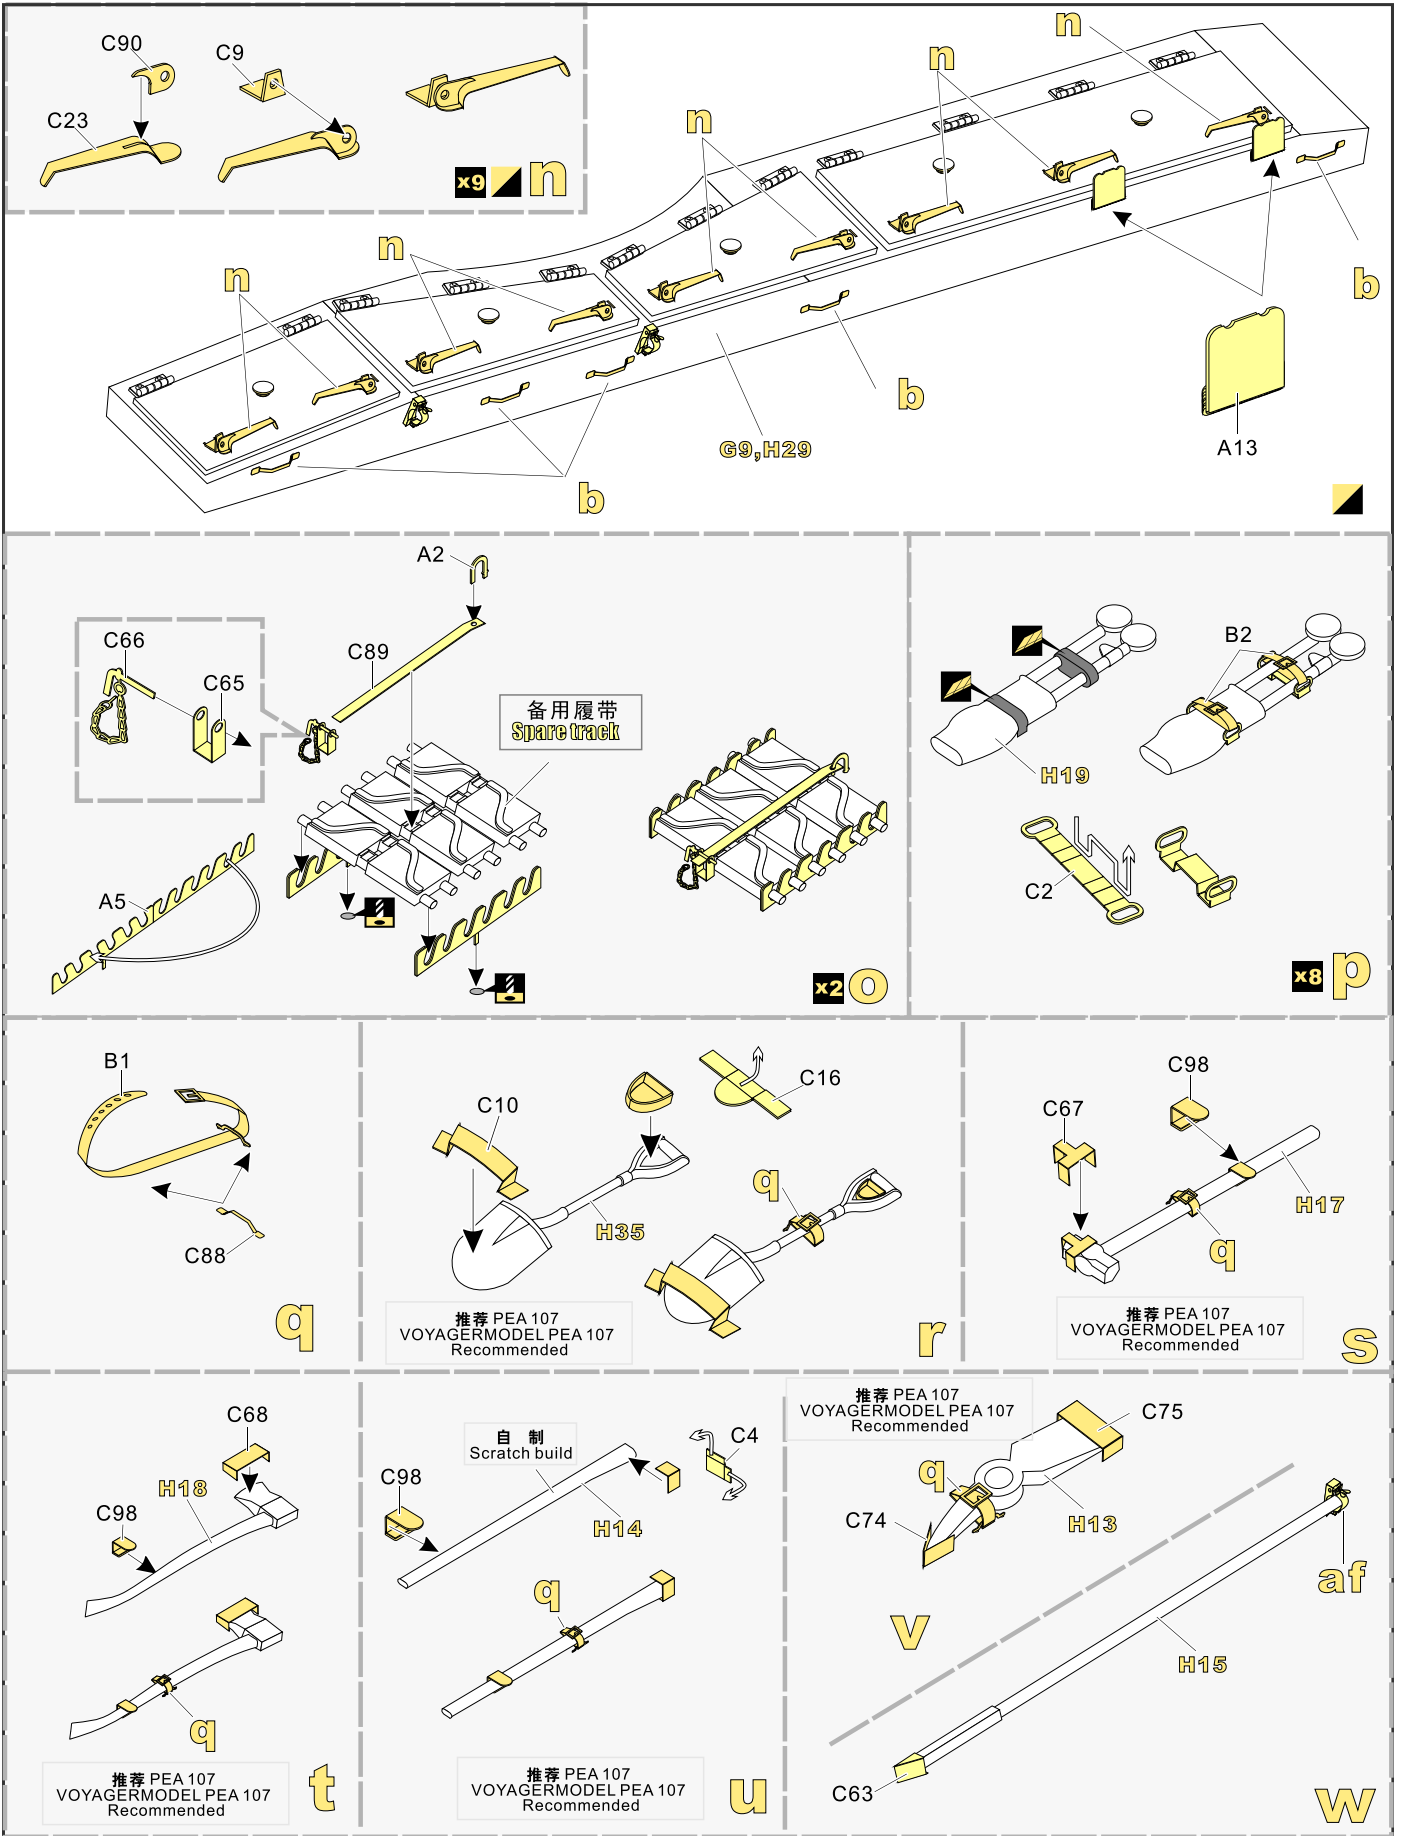

1/35 MILITARY MINIATURE VEHICLE UPGRADE SERIES PE35876