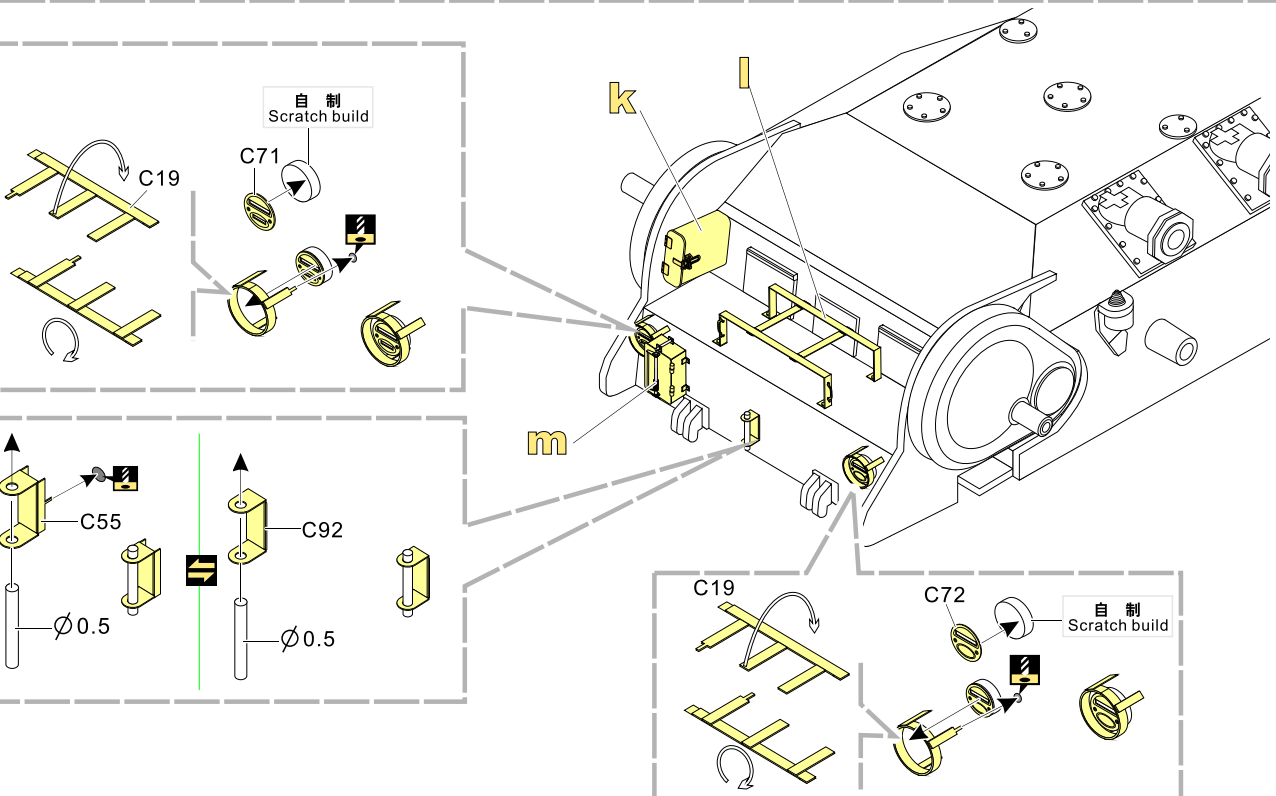

未上色零件
Unpainted part

喷橡胶黑
spray tyre black

使用遮喷板为轮毂
喷上所需要的颜色
use template to paint
required hub colour

j

k

m

1/35 MILITARY MINIATURE VEHICLE UPGRADE SERIES PE35876

1/35 MILITARY MINIATURE VEHICLE UPGRADE SERIES PE35876