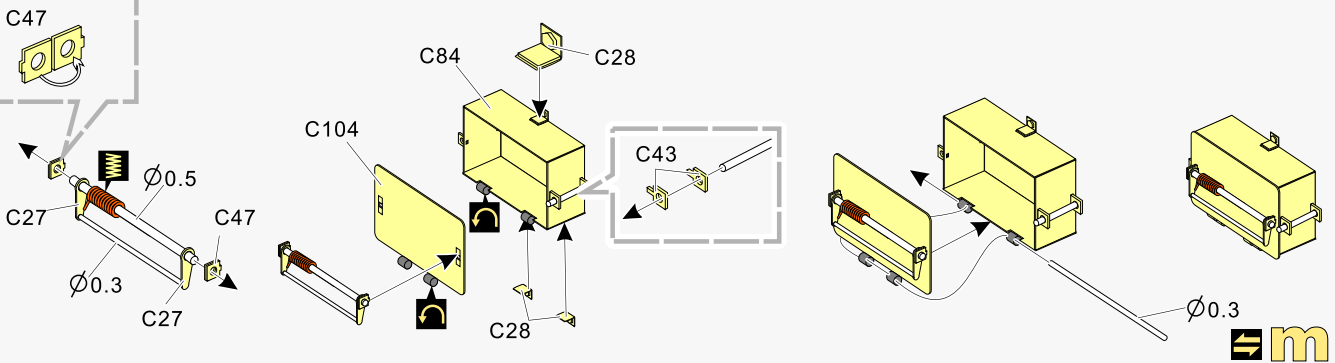

未上色零件
Unpainted part

喷橡胶黑
spray tyre black

使用遮喷板为轮毂
喷上所需要的颜色
use template to paint
required hub colour

j

k

m

1/35 MILITARY MINIATURE VEHICLE UPGRADE SERIES PE35876

1/35 MILITARY MINIATURE VEHICLE UPGRADE SERIES PE35876