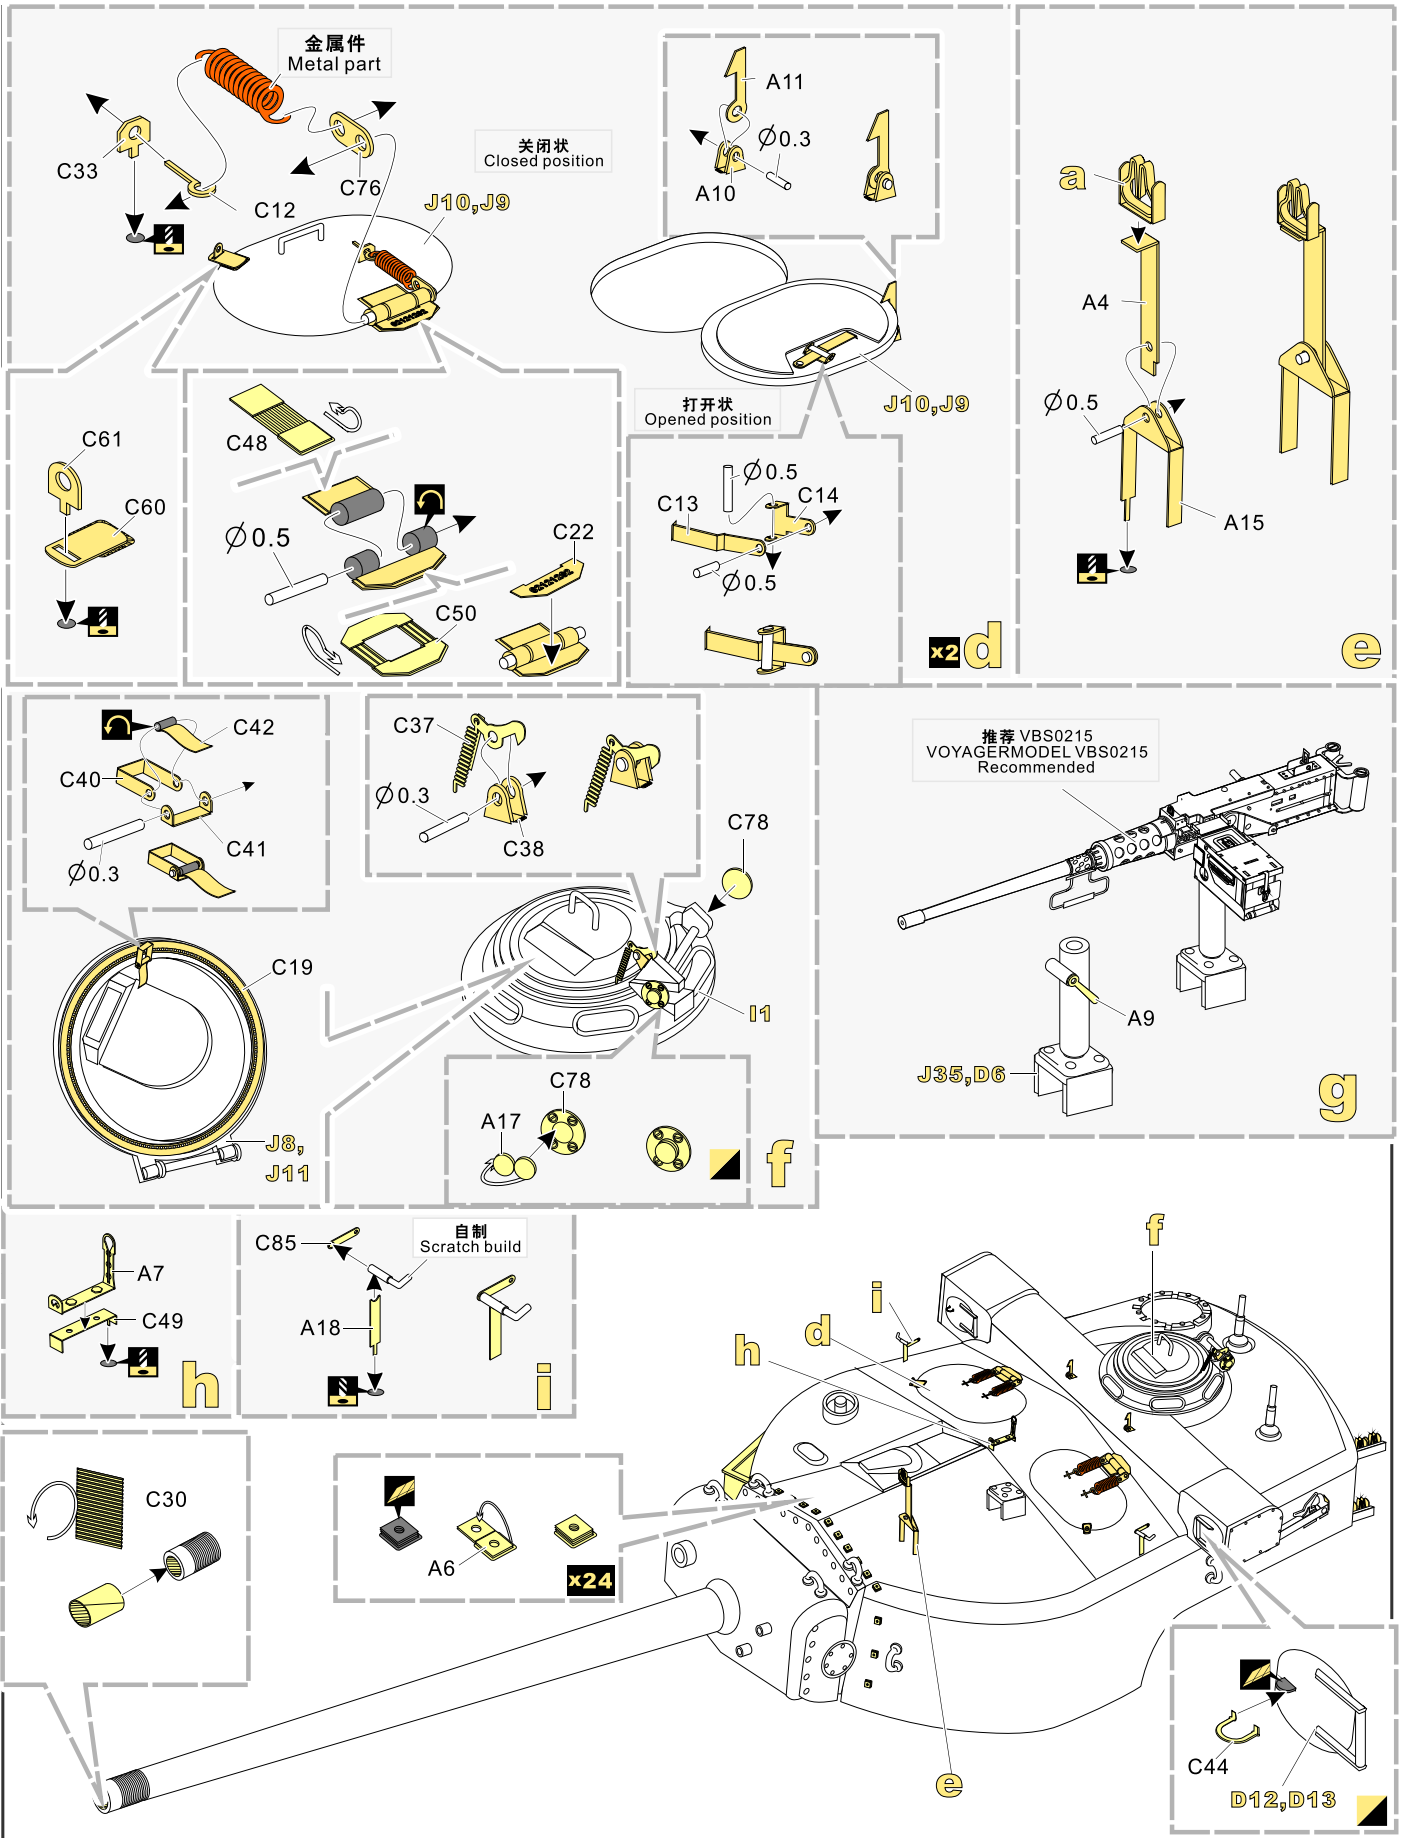

1/35 MILITARY MINIATURE VEHICLE UPGRADE SERIES PE35876