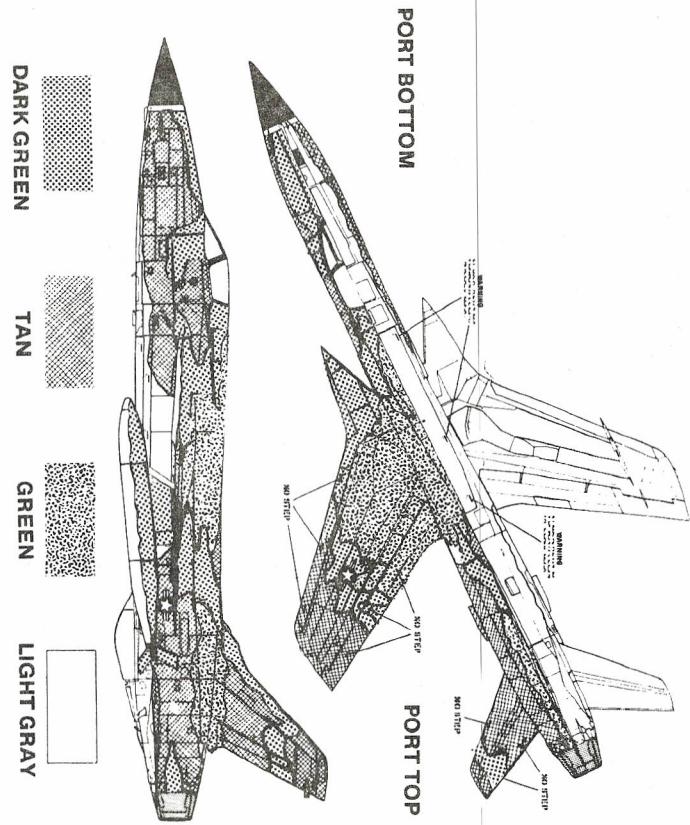

Get to know
 Sgt. Bob #name

RIGHT SIDE OF POD

LEFT SIDE OF POD

1 CARGO POD UNDER RIGHT WING ONLY

STRIPES ON NOSE GEAR RADAR REFLECTOR AND MAIN GEAR DOORS

F-105F 62.4413 "FLYING ANVIL"
 149th TFS Va. ANG

PLACED HERE ON FUSELAGE

GRAY TAIL ANTENNA

VIRGINIA
 AF 62
 413

PAINTING ON LEFT SIDE ONLY

its: F-105D & F 1/48 MONOGRAM

CONTRIBUTORS:
 DON GARRETT
 DAVE BOKSANSKI

SPLIT VIEW SHOWING DETAILS COMMON TO ALL VERSIONS

GENERAL PAINTING INFORMATION- CAMOUFLAGED F-105's

GREEN, DARK GREEN AND TAN - STANDARD 3 COLOR PATTERN; ALL UPPER SURFACES OF WINGS, FUSELAGE, TAIL AND AUX. FUEL TANKS INDICATED. LIGHT GRAY - ALL UNDER SURFACES OF FUSELAGE, WINGS, STABILATORS, AUX. FUEL TANKS AS INDICATED. DARKENED BARE METAL - EXHAUST CONE
 FLAT BLACK - RADOME
 YELLOW - RADAR REFLECTOR ON NOSE GEAR AND COCKPIT GLASS DETAIL
 NATIONAL INSIGNIA - ALL 15"
 COLOR NUMBERS - GREEN FS34102; DARK GREEN FS34079; TAN FS30219;
 LIGHT GRAY FS 36622
 NOTE: ADDITIONAL INFORMATION CAN BE OBTAINED FROM AERO PUBLISHERS "THE REPUBLIC F-105" BY ROBERT D. ARCHER.