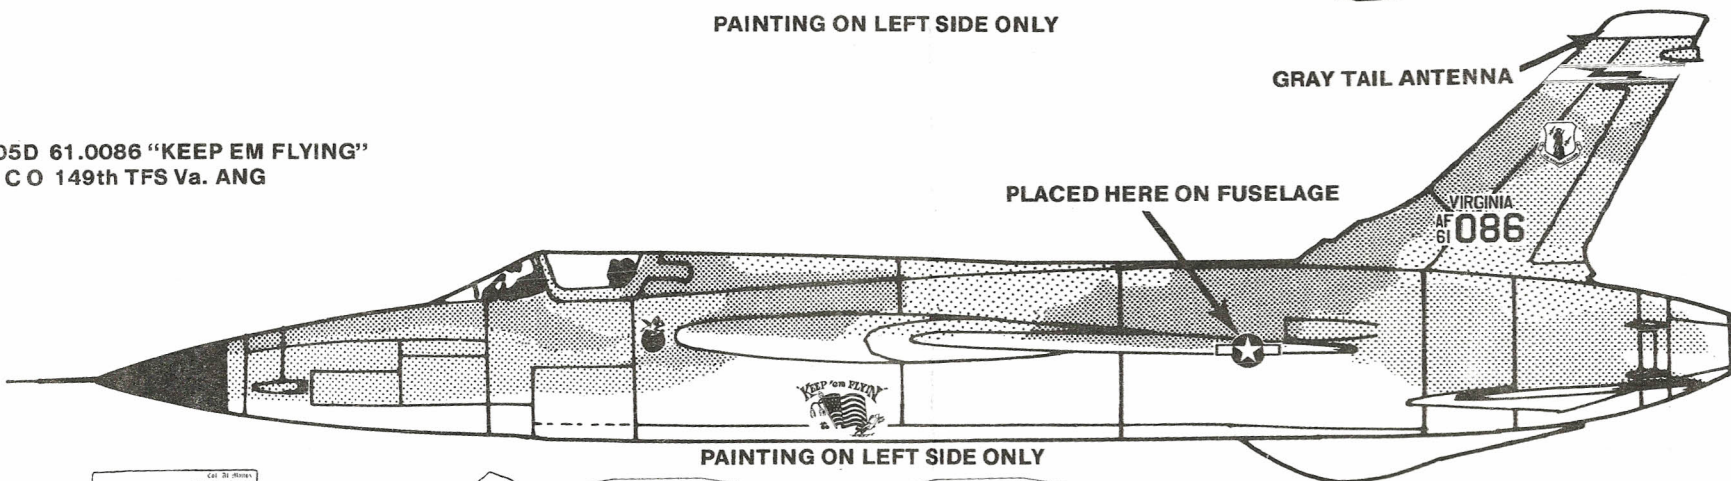

MICROSCALE DECAL NUMBER 48-275
F-105 D's & F's VIRGINIA ANG/149th TFS/192nd TFG

F-105D 59.1771 "DYNAMIC DUO"
 149th TFS Va. ANG

COLORS: ALL PLANES STANDARD VIETNAM CAMOFLAGE

PLACED HERE ON FUSELAGE

GRAY TAIL ANTENNA

VIRGINIA
 AF 59
 771

PAINTING ON LEFT SIDE ONLY

F-105D 61.0086 "KEEP EM FLYING"
 C O 149th TFS Va. ANG

PLACED HERE ON FUSELAGE

GRAY TAIL ANTENNA

VIRGINIA
 AF 61
 086

PAINTING ON LEFT SIDE ONLY

CREW NAMES ON BOTH SIDES
 OF NOSE GEAR DOORS

Get to know
 Sgt. Bob #name

RIGHT SIDE OF POD

LEFT SIDE OF POD

1 CARGO POD UNDER RIGHT WING ONLY

STRIPES ON NOSE GEAR RADAR REFLECTOR AND MAIN GEAR DOORS

F-105F 62.4413 "FLYING ANVIL"
 149th TFS Va. ANG

PLACED HERE ON FUSELAGE