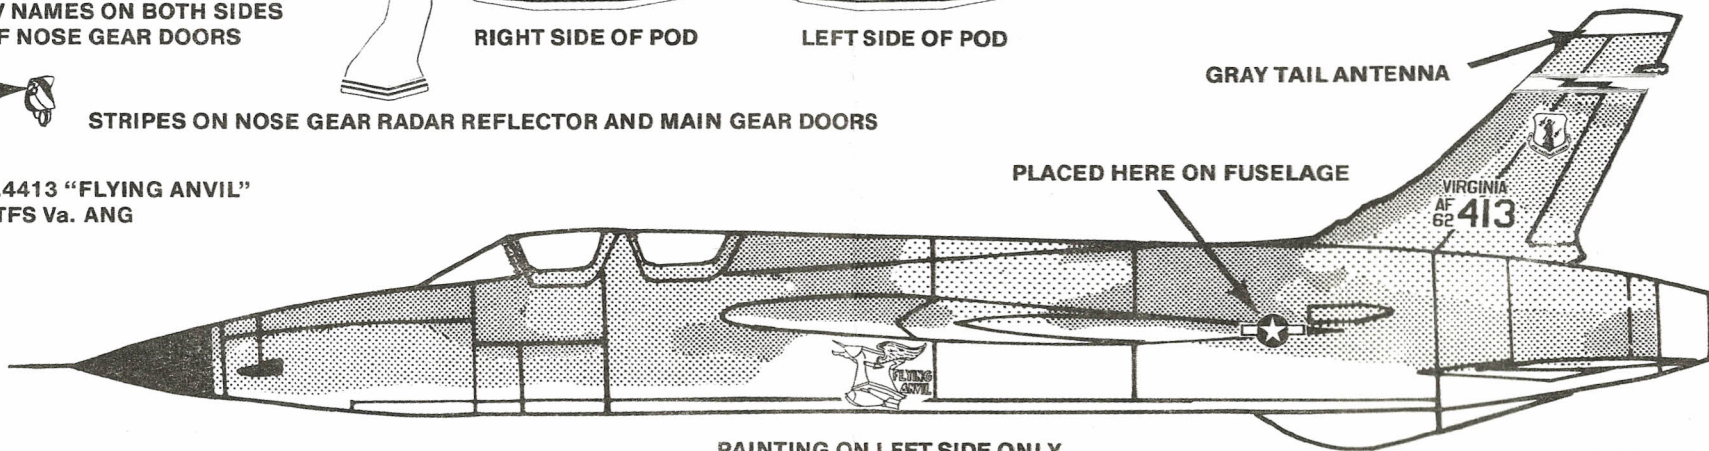

Get to know
 Sgt. Bob #name

RIGHT SIDE OF POD

LEFT SIDE OF POD

1 CARGO POD UNDER RIGHT WING ONLY

STRIPES ON NOSE GEAR RADAR REFLECTOR AND MAIN GEAR DOORS

F-105F 62.4413 "FLYING ANVIL"
 149th TFS Va. ANG

PLACED HERE ON FUSELAGE

GRAY TAIL ANTENNA

VIRGINIA
 AF 62
 413

PAINTING ON LEFT SIDE ONLY

its: F-105D & F 1/48 MONOGRAM

CONTRIBUTORS:
 DON GARRETT
 DAVE BOKSANSKI

SPLIT VIEW SHOWING DETAILS COMMON TO ALL VERSIONS

GENERAL PAINTING INFORMATION- CAMOUFLAGED F-105's