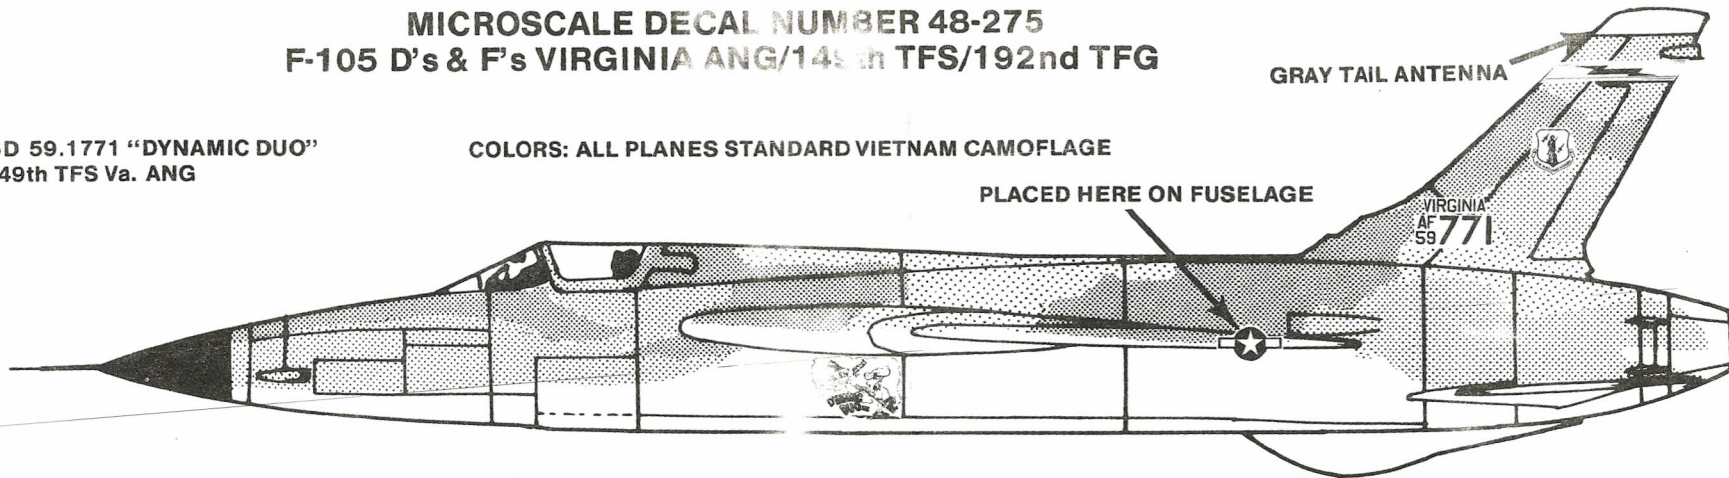

MICROSCALE DECAL NUMBER 48-275
F-105 D's & F's VIRGINIA ANG/149th TFS/192nd TFG

F-105D 59.1771 "DYNAMIC DUO"
 149th TFS Va. ANG

COLORS: ALL PLANES STANDARD VIETNAM CAMOFLAGE

PLACED HERE ON FUSELAGE

GRAY TAIL ANTENNA

VIRGINIA
 AF 59
 771

PAINTING ON LEFT SIDE ONLY

F-105D 61.0086 "KEEP EM FLYING"
 C O 149th TFS Va. ANG

PLACED HERE ON FUSELAGE

GRAY TAIL ANTENNA

VIRGINIA
 AF 61
 086

PAINTING ON LEFT SIDE ONLY

CREW NAMES ON BOTH SIDES
 OF NOSE GEAR DOORS