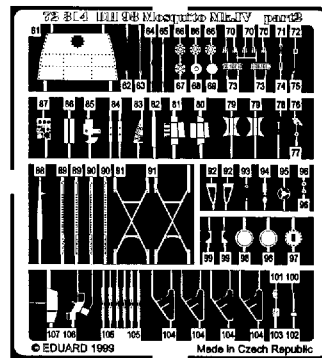

# Mosquito B Mk.IV

1/72 scale detail set for Hasegawa kit

-  OPPOSITE SIDE
-  REMOVE
-  BEND
-  REPLACE
-  GRIND
-  OPTION

## A COCKPIT

 kit part L14+L16

**B DOOR**

**C BOMB BAY**