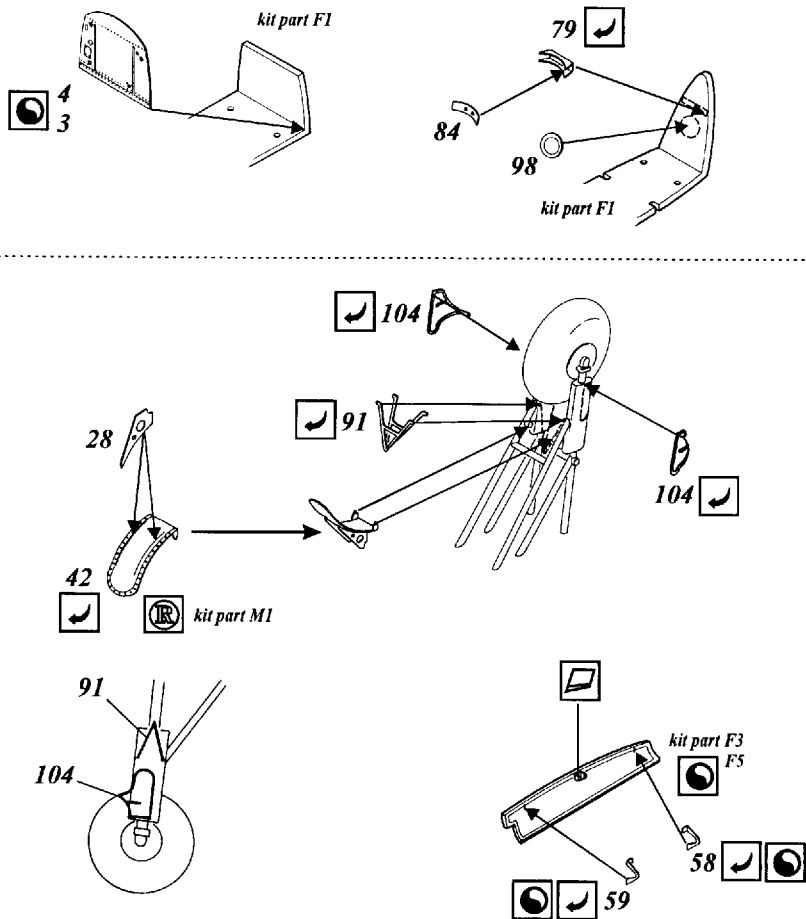

# Mosquito B Mk.IV

1/72 scale detail set for Hasegawa kit

-  OPPOSITE SIDE
-  REMOVE
-  BEND
-  REPLACE
-  GRIND
-  OPTION

## A COCKPIT

 kit part L14+L16

**B DOOR**

**C BOMB BAY**

### E MAIN UNDERCARRIAGE & WHEEL WELL