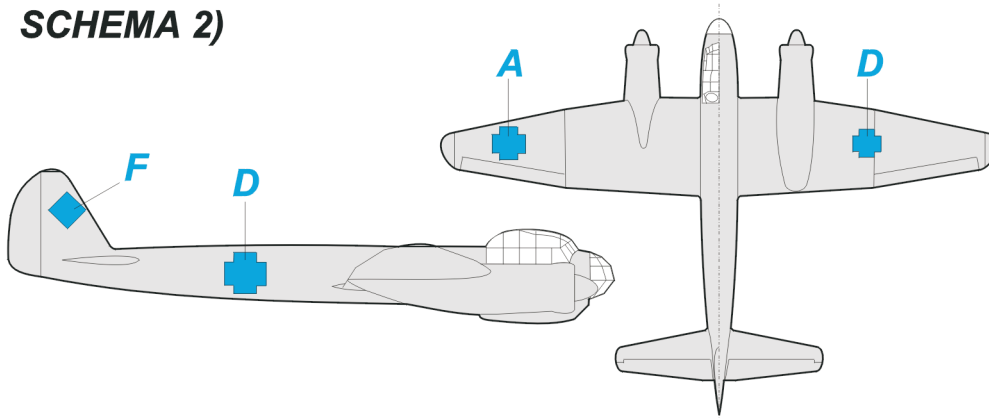

eduard
Express Mask

XS 503

Ju-88 Night Fighter national insignia

FOR Italeri 1/72 KIT

eduard
Express Mask

XS 503

Ju-88 Night Fighter national insignia

FOR Italeri 1/72 KIT

SCHEMA 1)

SCHEMA 2)

SCHEMA 3)