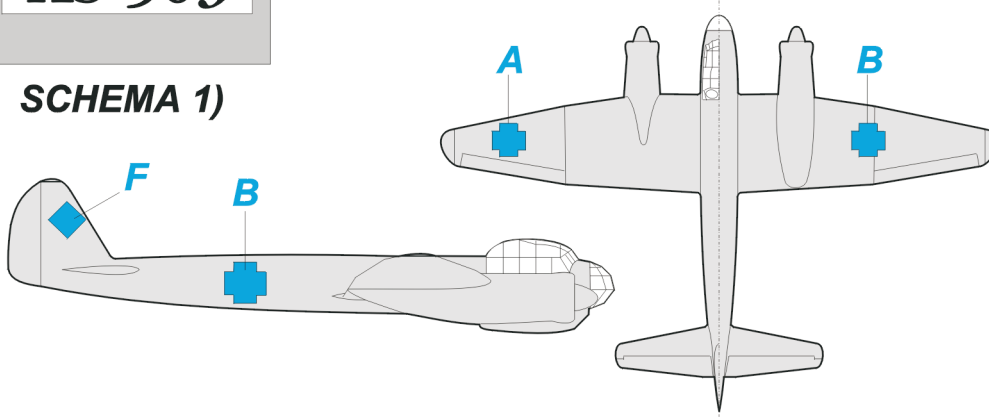

eduard
Express Mask

XS 503

Ju-88 Night Fighter national insignia

FOR Italeri 1/72 KIT

eduard
Express Mask

XS 503

Ju-88 Night Fighter national insignia

FOR Italeri 1/72 KIT

SCHEMA 1)

SCHEMA 2)

SCHEMA 3)