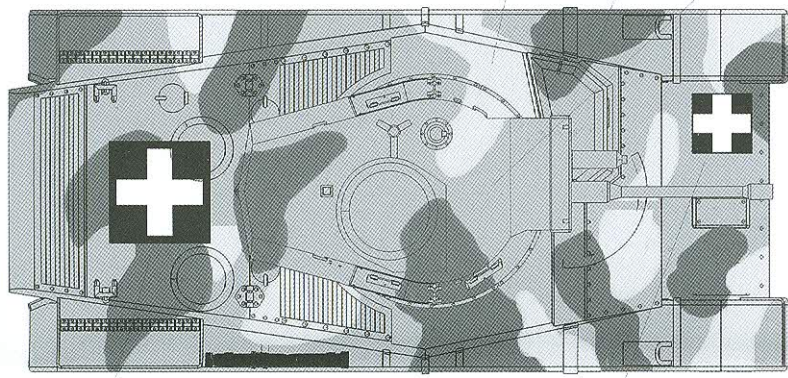

Kalkomania / Decal

E D C B A

7 8

C B A

D

443 H 3 H 443 8 [Cross] [Cross] [Cross] 9 [Cross]

4 [Cross] 2 [Cross] 1 [Cross] 7 [Cross]

483 H 5 H 483 10 H 11 H [Cross]

0 1 2 3 3 3 3 4 4 5 6 7 8 9 0 1 2 3 3 3 3 4 4 5 6 7 7 8 9

0 1 2 3 3 3 3 4 4 5 6 7 8 9 0 1 2 3 3 3 3 4 4 5 6 7 7 8 9

IBG 72029 Toldi IIa / IBG 72030 Toldi III Printed by Techmod

	Vallejo Model Color	AK Interactive	PACTRA	HATAKA Hobby
Olive Green	A 890	AK746	106	A196
Grey Brown	B 822	AK722	105	A195
Dark Yellow	C 978	AK007	104	A197
Gunmetal Grey	D 863	AK798	75	A106
Black	E 950	AK735	46	A100