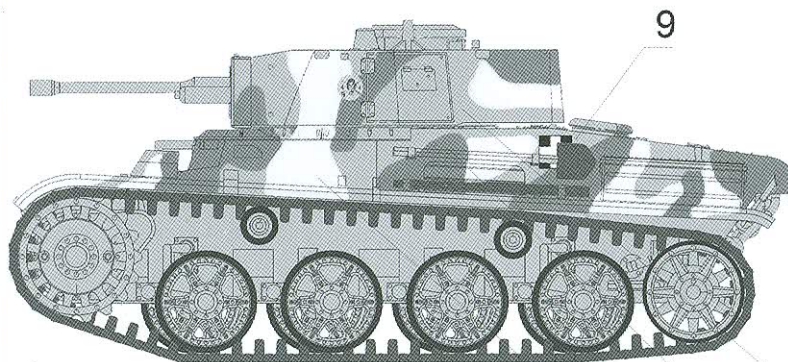

Kalkomania / Decal

E D C B A

7 8

C B A

D

443 H 3 H 443 8 [Cross] [Cross] [Cross] 9 [Cross]

4 [Cross] 2 [Cross] 1 [Cross] 7 [Cross]

483 H 5 H 483 10 H 11 H [Cross]

0 1 2 3 3 3 3 4 4 5 6 7 8 9 0 1 2 3 3 3 3 4 4 5 6 7 7 8 9

0 1 2 3 3 3 3 4 4 5 6 7 8 9 0 1 2 3 3 3 3 4 4 5 6 7 7 8 9

IBG 72029 Toldi IIa / IBG 72030 Toldi III Printed by Techmod

	Vallejo Model Color	AK Interactive	PACTRA	HATAKA Hobby
Olive Green	A 890	AK746	106	A196
Grey Brown	B 822	AK722	105	A195
Dark Yellow	C 978	AK007	104	A197
Gunmetal Grey	D 863	AK798	75	A106
Black	E 950	AK735	46	A100