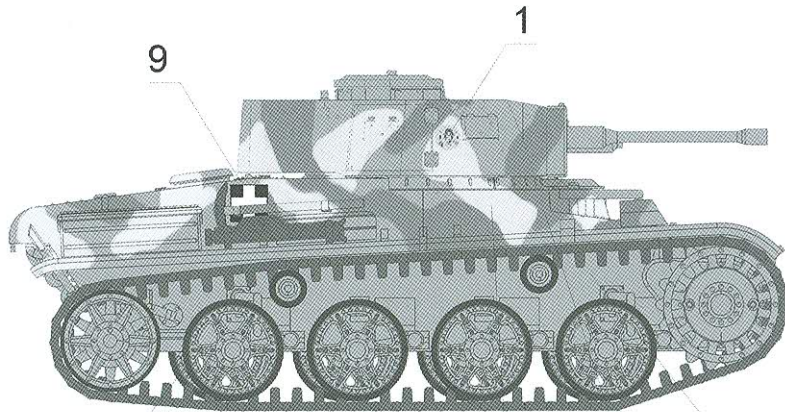

Kalkomania / Decal

E D C B A