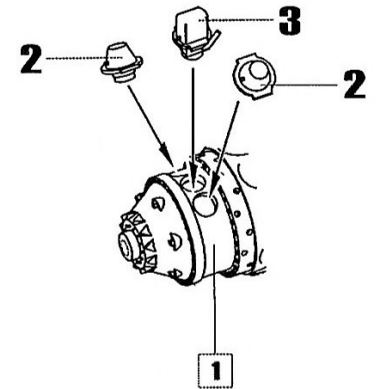

Recommended kit: TESTORS

MODELCHOICE.NET
ORDER & BUY DIRECTLY FROM MANUFACTURERS

plusmodel

Calibra
HOBBY MODELS

AIRES
HOBBY MODELS

1

2