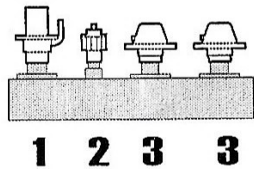

QB 48 024

**F8F Bearcat
Engine
1/48 scale**

Recommended kit: TESTORS

MODELCHOICE.NET
ORDER & BUY DIRECTLY FROM MANUFACTURERS

plusmodel

Calibra
HOBBY MODELS

AIRES
HOBBY MODELS

1