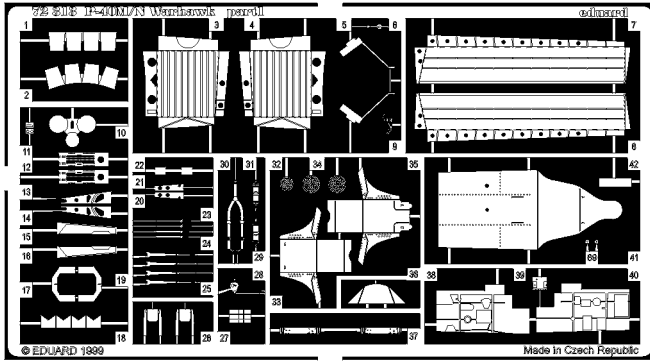

P-40M/N Warhawk

1/72 scale detail set for Academy kit

72 313

-  OPPOSITE SIDE
-  REMOVE
-  BEND
-  REPLACE
-  GRIND
-  OPTION