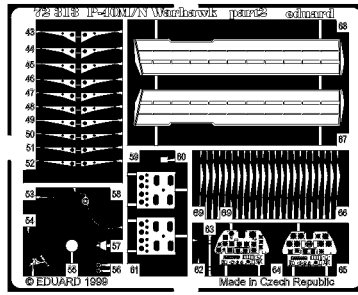

P-40M/N Warhawk

1/72 scale detail set for Academy kit

72 313

-  OPPOSITE SIDE
-  REMOVE
-  BEND
-  REPLACE
-  GRIND
-  OPTION