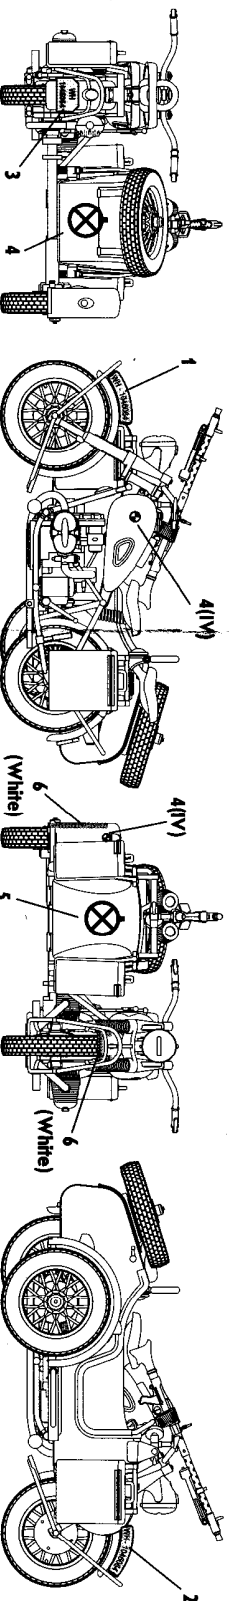

For Winter 1942/43 use the same
Decals of version V or VI and apply
White (Flai) over Panzergrey overall

⑥ Bonus alternative Decals for
24 Panzer Division, Stalingrad (Russia)
Autumn 1942
Color - Panzergrey