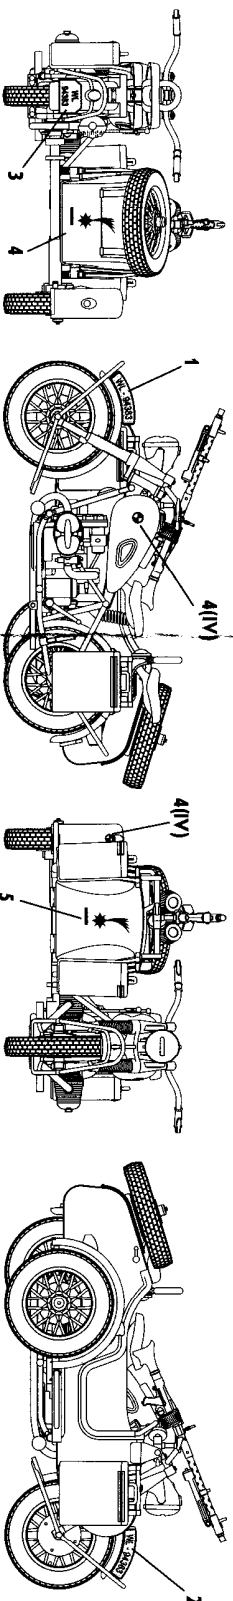

③ Ramcke Brigade,
German Paratroopers
Lybia and Tunisia - Afrika Korps,
1942/1943
Color - Afrika Korps Desert
Yellow (TAN)