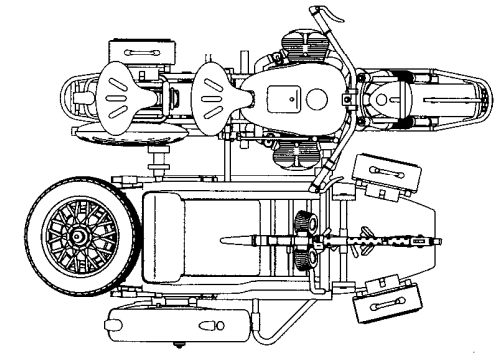

MB NoMB3528
MASTER BOX LTD

German Motorcycle BMW R75