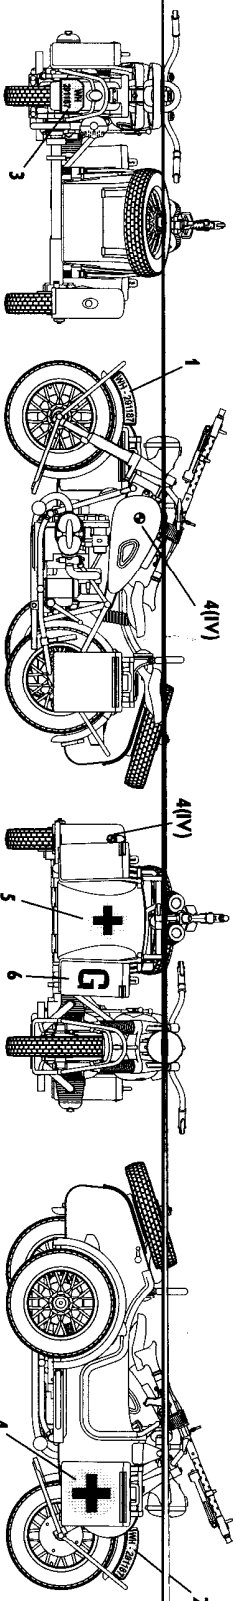

IMB
MASTER BOX LTD
№MB3528

German Motorcycle BMW R75

Variants of colors and signs

① Color - Panzergrey

② 12 SS-Panzer Division Hitlerjugend
Vehicle of Commander
Kurt "Panzer" Meyer
Normandie (France), June 1944
Color - German Dark Sand