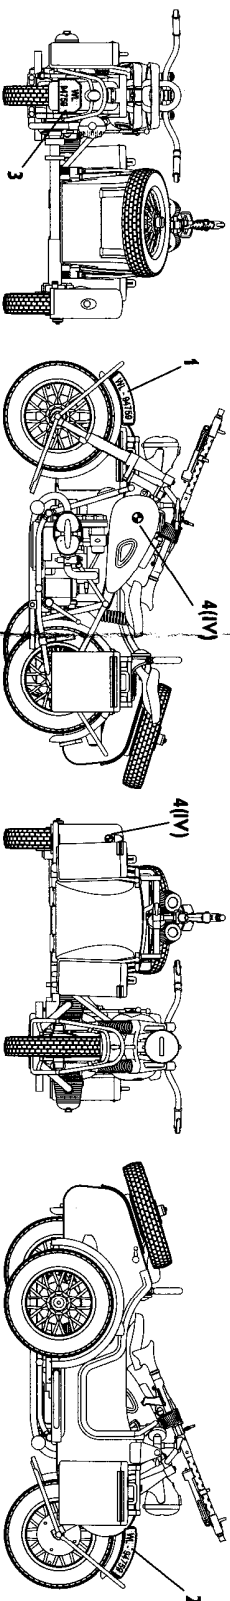

④ 14 Fallschirmjäger Division
(German Paratroopers)
Anzio (Italy), January 1944
Colors - German Dark Sand
German Olive Green