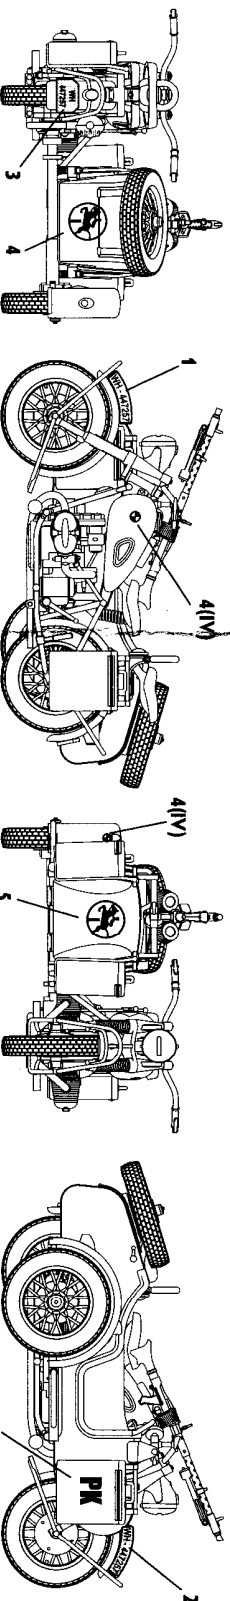

⑤ 24 Panzer Division, Stalingrad (Russia)
Autumn 1942
Color - Panzergrey