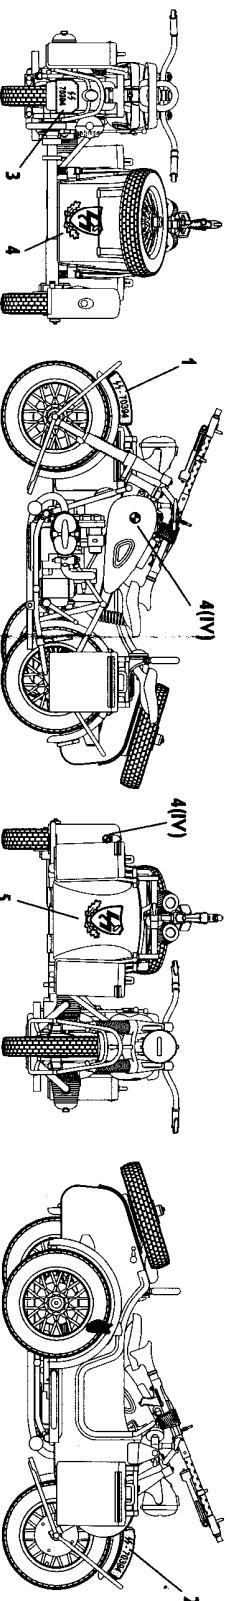

IMB
MASTER BOX LTD
№MB3528

German Motorcycle BMW R75

Variants of colors and signs

① Color - Panzergrey

② 12 SS-Panzer Division Hitlerjugend
Vehicle of Commander
Kurt "Panzer" Meyer
Normandie (France), June 1944
Color - German Dark Sand