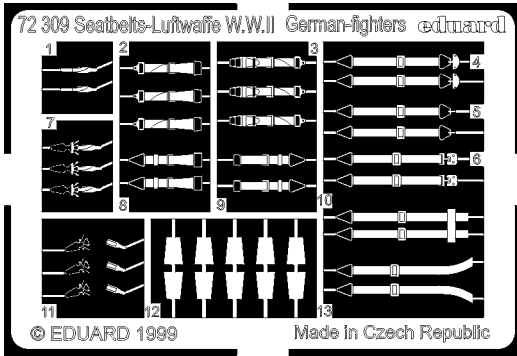

Seatbelts Luftwaffe W.W.II

German fighters

1/72 scale detail set

72 309

-  OPPOSITE SIDE
-  REMOVE
-  BEND
-  REPLACE
-  GRIND
-  OPTION

<p>A</p>	<p>B</p>	<p>C</p>	<p>D</p>
<p>E</p>			

Me 109 early
He 100
And others

1935 - 1939

Fw 190
Ta 152
And others

Me 109 late
And others

Me 262
Ar 234
And others