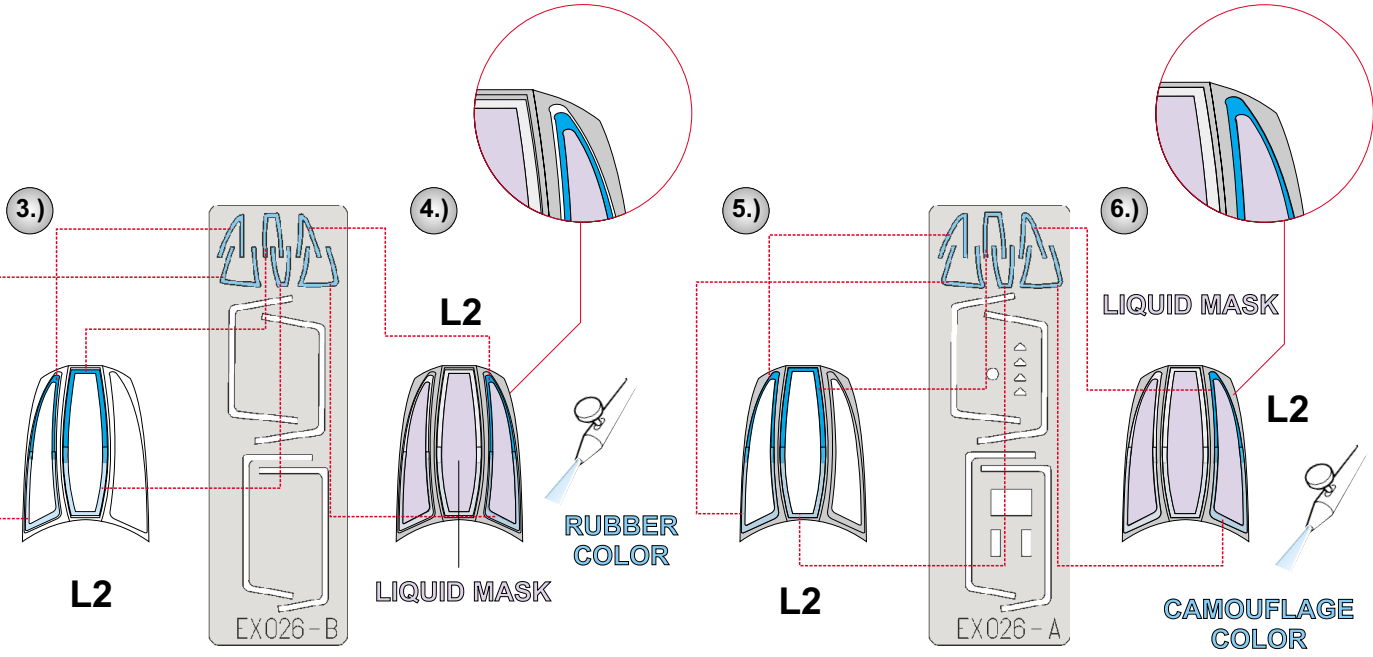

eduard
MASK

F-14A Tomcat

The die-cut mask for accurate canopy frame painting of the
Hasegawa 1/48 KIT

EX 026

USED PUBLICATIONS:

Walk Around Number 3 - F-14 Tomcat Squadron / Signal Publications

eduard
MASK

F-14A Tomcat

The die-cut mask for accurate canopy frame painting of the
Hasegawa 1/48 KIT

EX 026