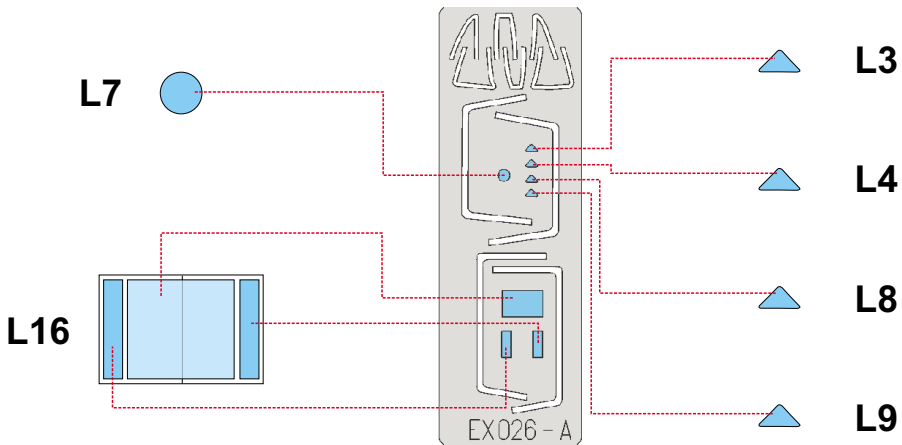

eduard
MASK

F-14A Tomcat

The die-cut mask for accurate canopy frame painting of the
Hasegawa 1/48 KIT

EX 026

USED PUBLICATIONS:

Walk Around Number 3 - F-14 Tomcat Squadron / Signal Publications

eduard
MASK

F-14A Tomcat

The die-cut mask for accurate canopy frame painting of the
Hasegawa 1/48 KIT

EX 026