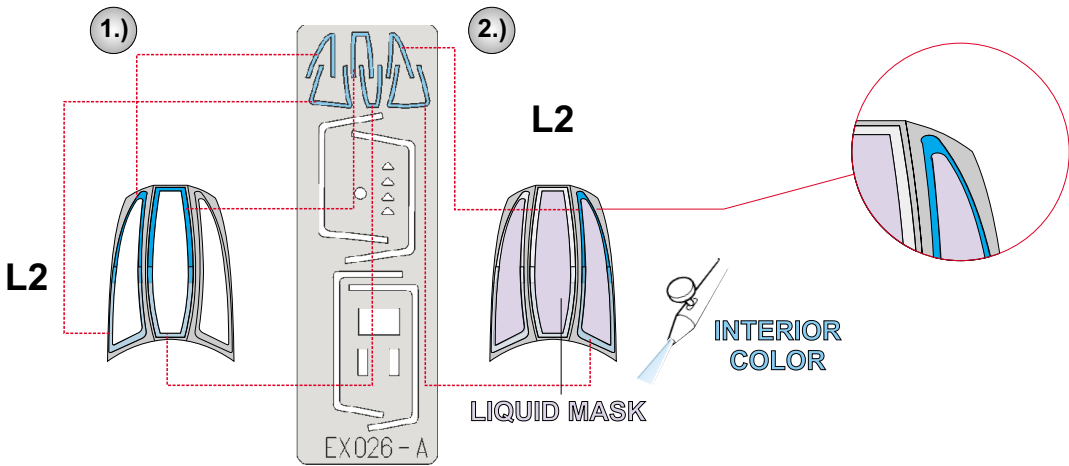

eduard
MASK

F-14A Tomcat

The die-cut mask for accurate canopy frame painting of the
Hasegawa 1/48 KIT

EX 026

USED PUBLICATIONS:

Walk Around Number 3 - F-14 Tomcat Squadron / Signal Publications

eduard
MASK

F-14A Tomcat

The die-cut mask for accurate canopy frame painting of the
Hasegawa 1/48 KIT

EX 026