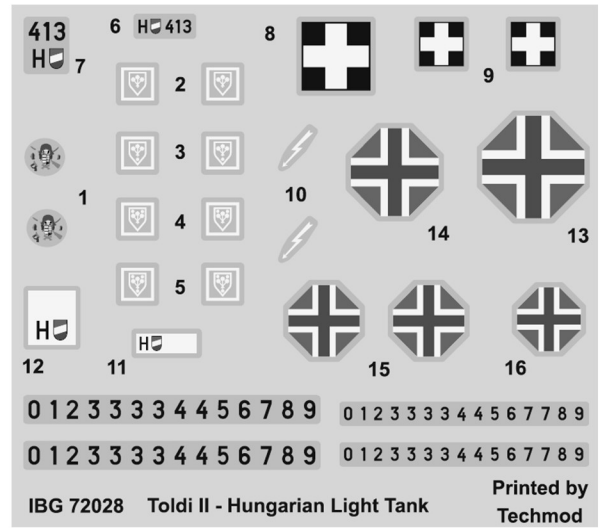

Please read the instruction before assembly. Obey sequence of assembly like in instruction. Glue and paints not included.

Ramka B / Frame B x2

Ramka A / Frame A

Ramka C / Frame C

Ramka E / Frame E

Ramka G / Frame G

IBG Models
ul. Benedykta Hertza 2
04-603 Warszawa
Poland

Tel. +48 22 8159150
ibgsc@ibg.com.pl
www.ibg.com.pl
www.ibgmodels.com

Etap 8
Step 8

Etap 9
Step 9

Etap 11
Step 11

Etap 10
Step 10

Kalkomania / Decal

	Vallejo Model Color	AK Interactive	PACTRA
Olive Green A	890	AK746	106
Grey Brown B	822	AK722	105
Dark Yellow C	978	AK007	104
Gunmetal Grey D	863	AK798	75
Black E	950	AK735	46

Kalkomania / Decal

	Vallejo Model Color	AK Interactive	PACTRA
Olive Green A	890	AK746	106
Grey Brown B	822	AK722	105
Dark Yellow C	978	AK007	104
Gunmetal Grey D	863	AK798	75
Black E	950	AK735	46