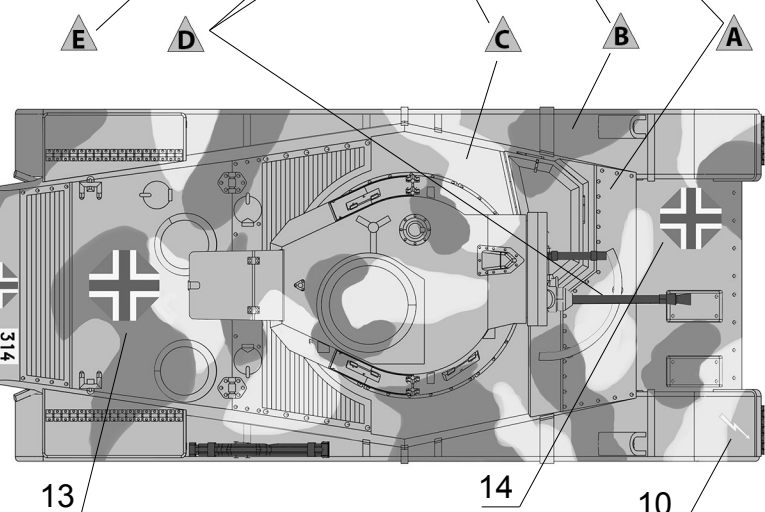

Please read the instruction before assembly. Obey sequence of assembly like in instruction. Glue and paints not included.

Ramka B / Frame B x2

Ramka A / Frame A

Ramka C / Frame C

Ramka E / Frame E

Ramka G / Frame G

IBG Models
ul. Benedykta Hertza 2
04-603 Warszawa
Poland

Tel. +48 22 8159150
ibgsc@ibg.com.pl
www.ibg.com.pl
www.ibgmodels.com

Etap 8
Step 8

Etap 9
Step 9

Etap 11
Step 11

Etap 10
Step 10

Kalkomania / Decal

	Vallejo Model Color	AK Interactive	PACTRA
Olive Green A	890	AK746	106
Grey Brown B	822	AK722	105
Dark Yellow C	978	AK007	104
Gunmetal Grey D	863	AK798	75
Black E	950	AK735	46