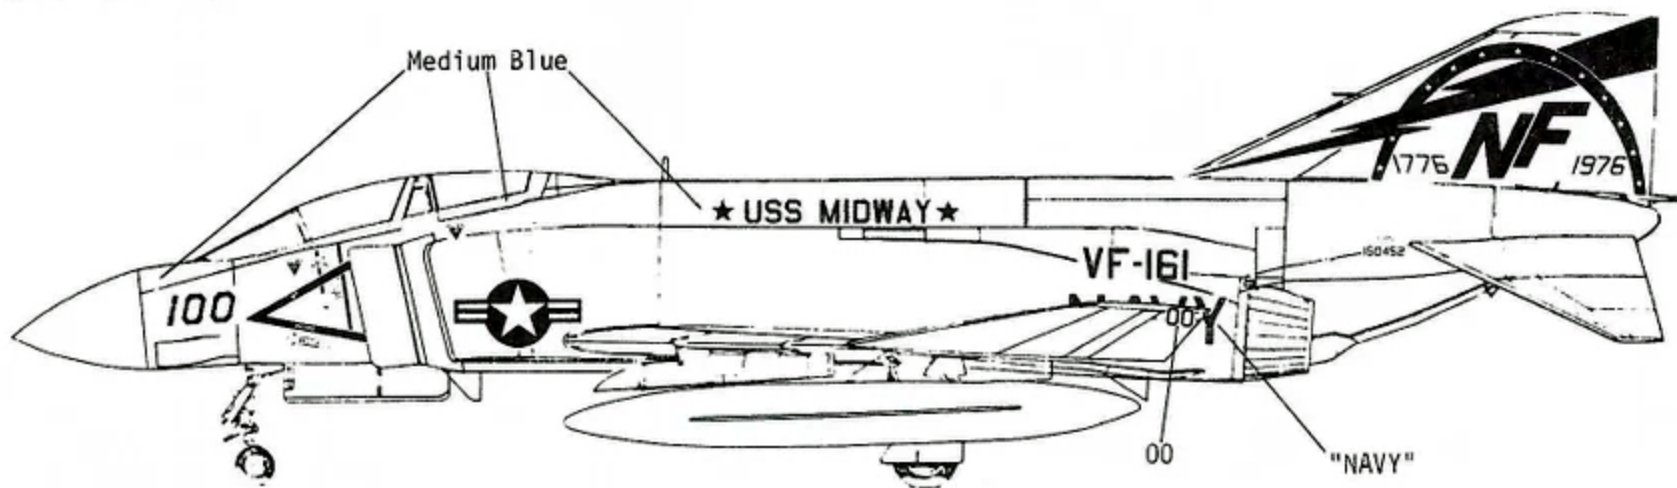

DATA COMMON TO ALL VERSIONS