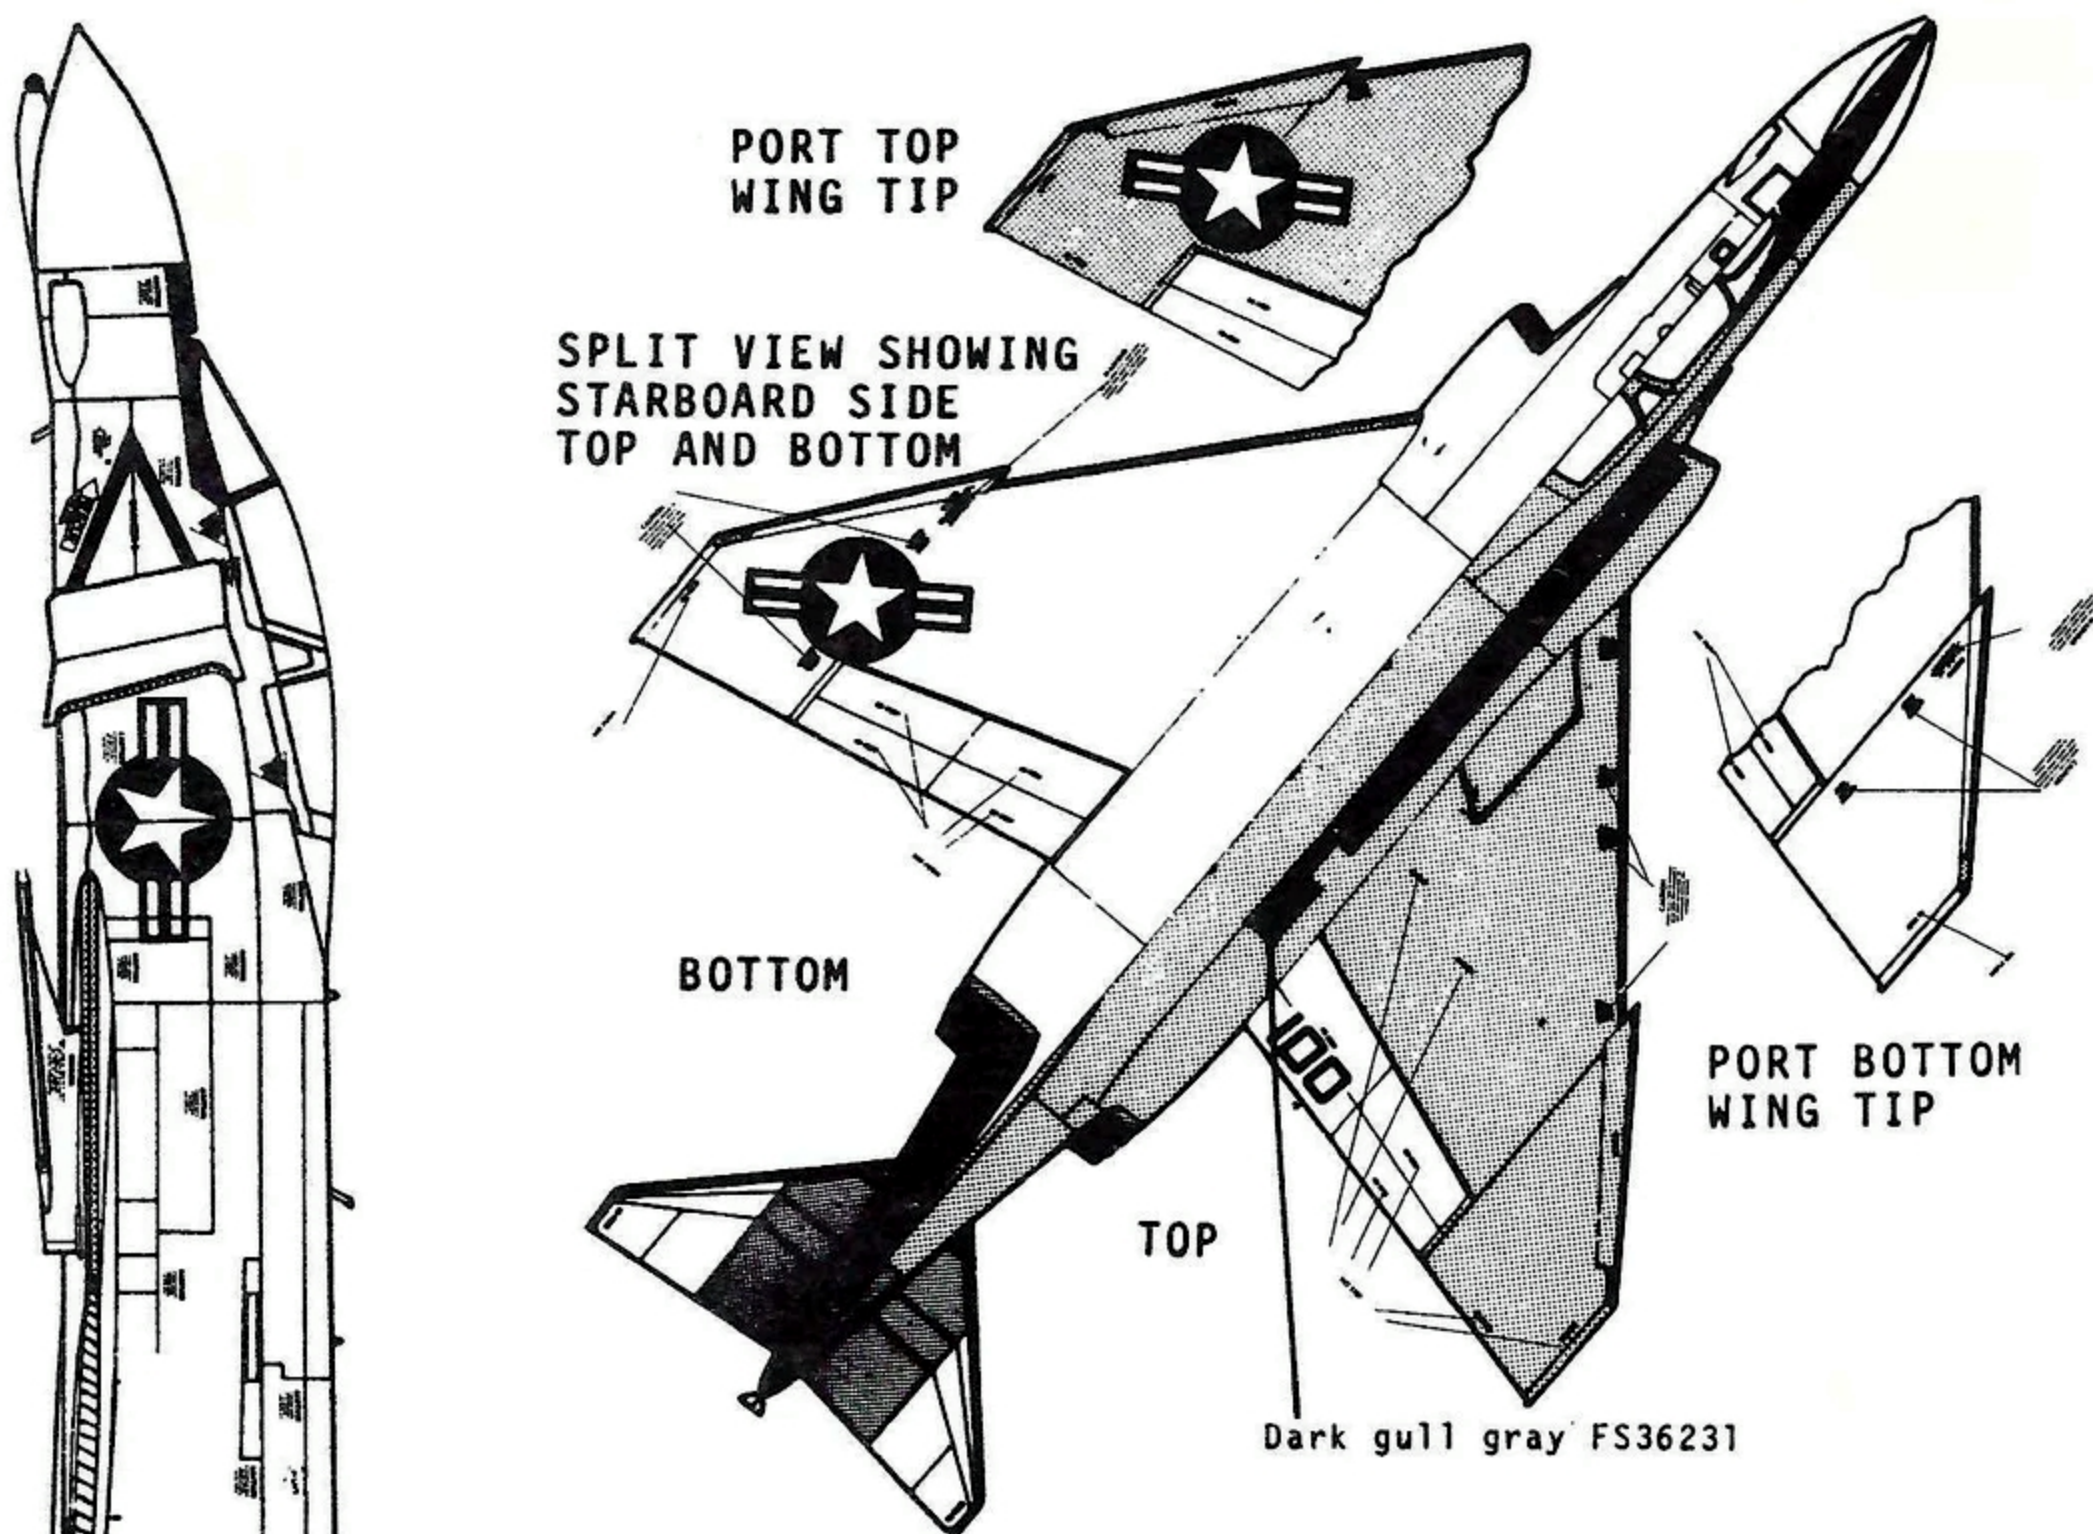

U.S. Navy F-4's.

Wing insignias in standard places:  
 upper left and lower right.

**GENERAL PAINTING INFORMATION  
 U.S. NAVY & MARINE F-4 PHANTOMS**

<p> <b>Gull Gray</b></p> <p> <b>White</b></p> <p> <b>Black</b></p> <p> <b>Bare Metal</b></p> <p> <b>Darkened Bare Metal</b></p> <p> <b>Off-White</b></p> <p> <b>Dark Brown</b></p> <p> <b>National Insignia</b></p> <p> <b>Color Numbers</b></p>	<p>All upper surfaces of fuselage, wings and tail.</p> <p>All under surfaces of fuselage and wings, rudder, ailerons outer portion of stabilators, wheel wells, gear struts, missiles, auxiliary fuel tanks.</p> <p>Antiglare panel and radome where indicated.</p> <p>Leading edges of all flying surfaces and intakes, inner portion of stabilators and tail areas as indicated.</p> <p>Exhaust cones and blast areas as indicated.</p> <p>Radome where indicated.</p> <p>Radome where indicated.</p> <p>Fuselage 32" Wings 48"</p> <p>Gull Gray #36440 Insignia White #17875              MIL-I-18464 of 9 Mar. 1955</p>
---	---

NAVY F-4N PHANTOM  
USS MIDWAY VF-151

NAVY F-4N PHANTOM  
USS MIDWAY VF-161

DATA COMMON TO ALL VERSIONS