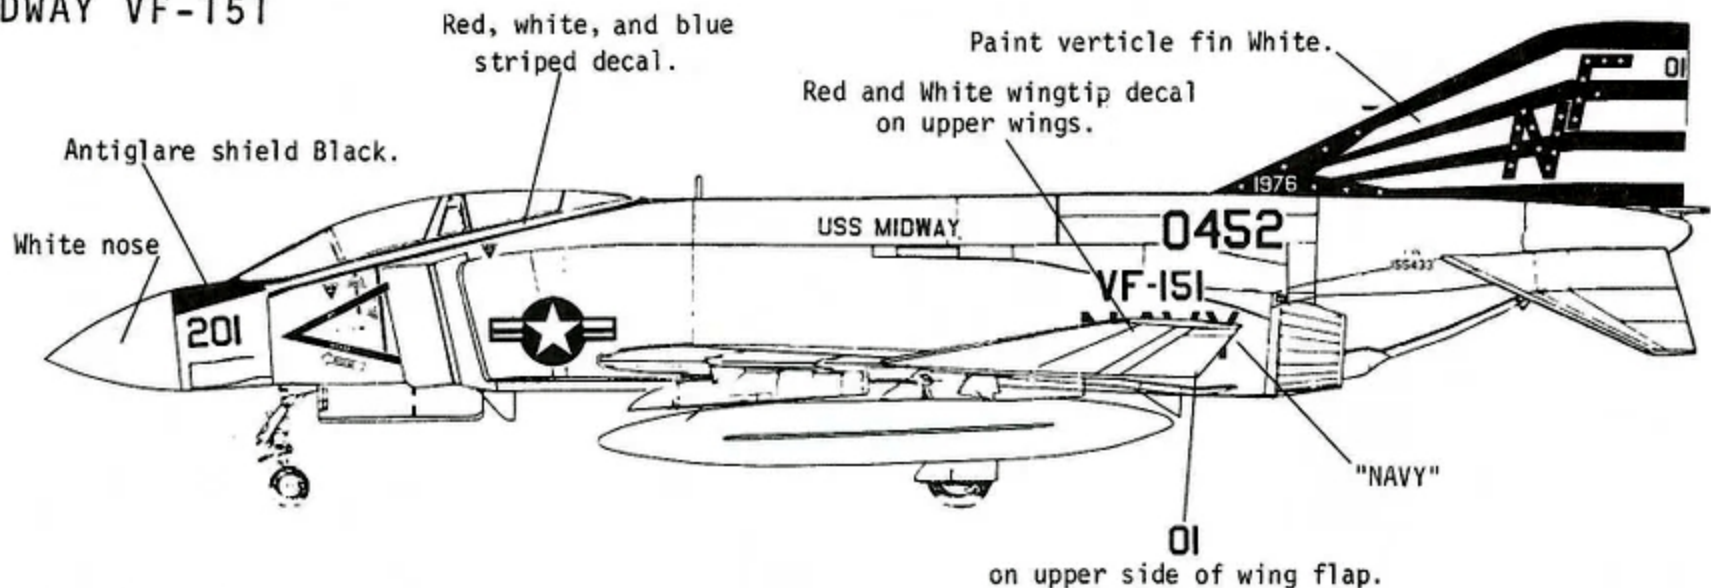

NAVY F-4N PHANTOM
USS MIDWAY VF-151

NAVY F-4N PHANTOM
USS MIDWAY VF-161