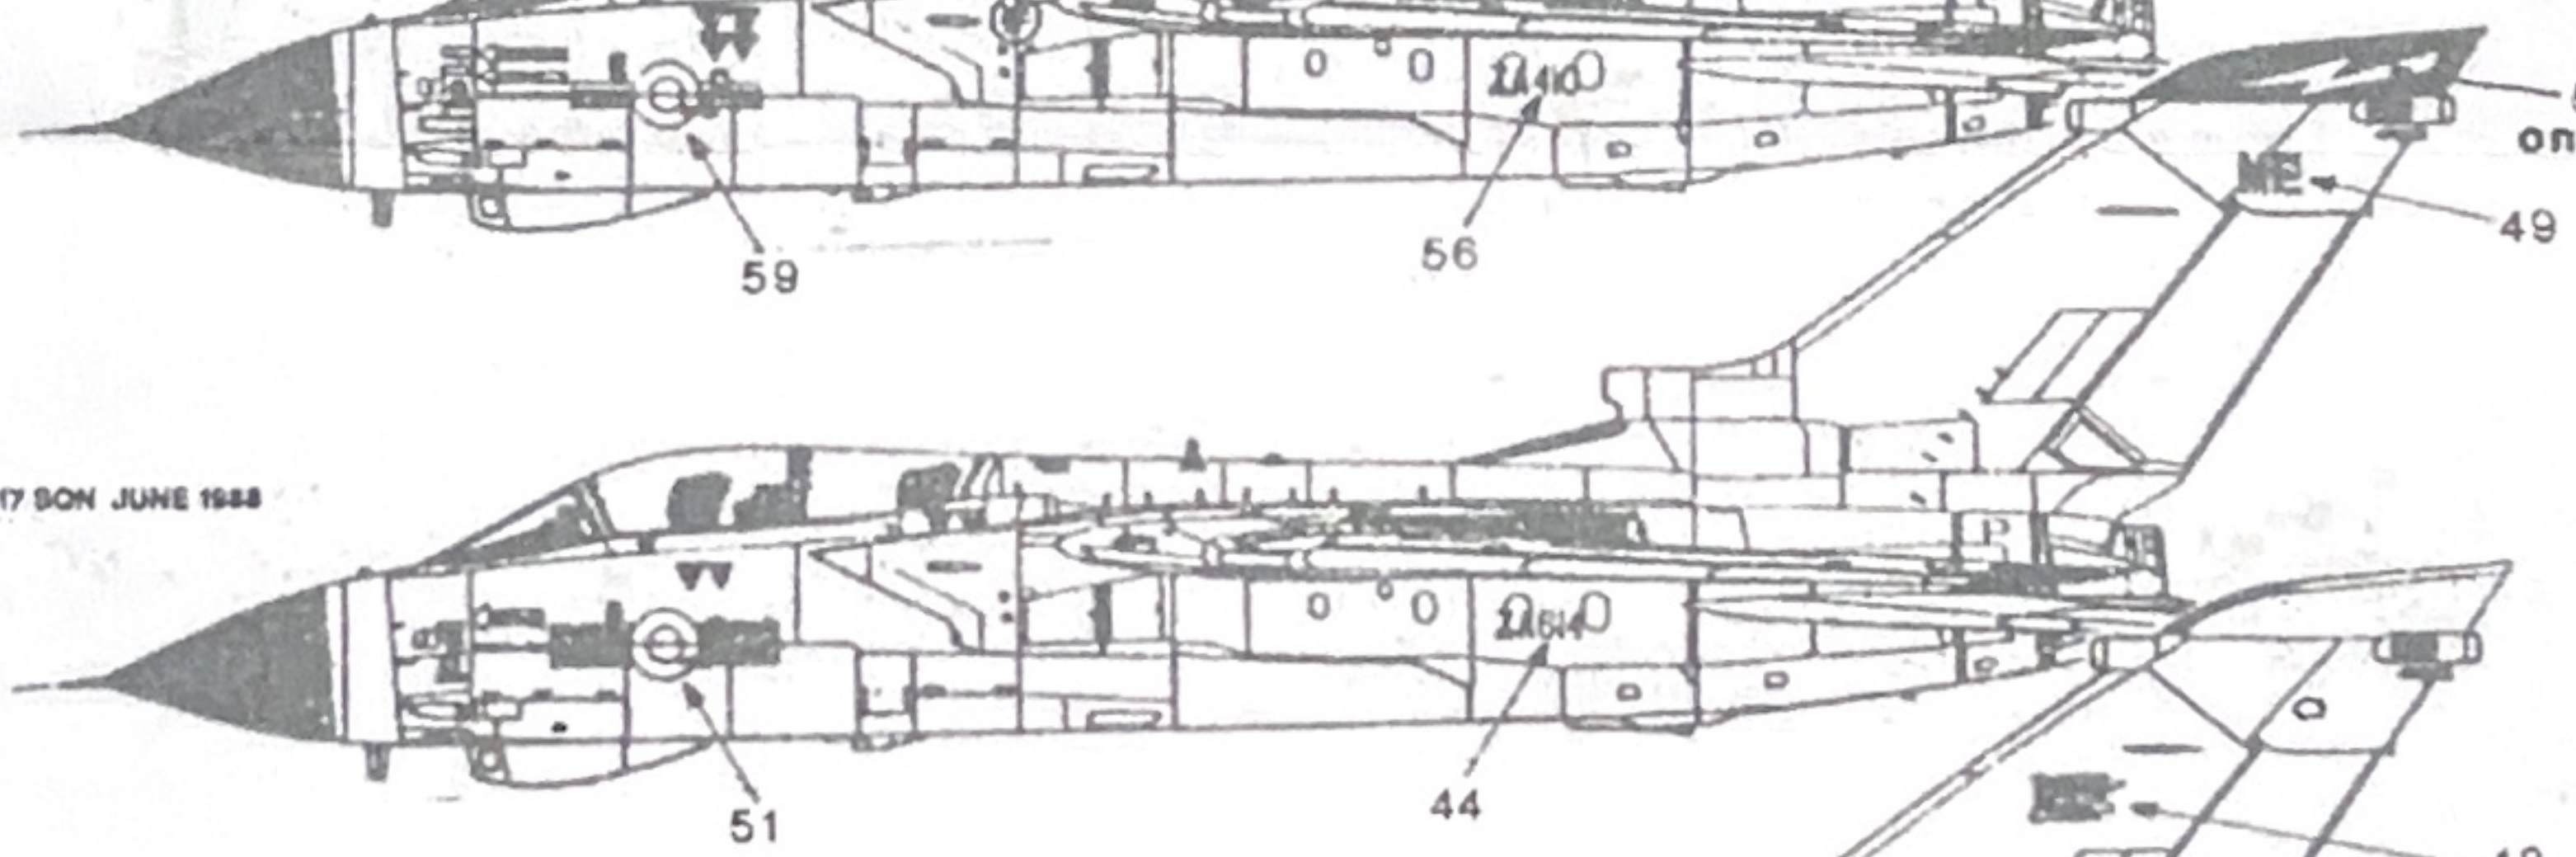

brushwork of wheel wells, air brakes and doors, undercarriage doors, legs, gloss or semi-gloss white

gloss white - undercarriage legs and wheel wells

TORNADO GR.1 ZD709 'AH' 8 SQN JULY 1988

TORNADO GR.1 ZA447 'EA' 15 SQN OCTOBER 1983

TORNADO GR.1 ZA614 '15' 27 SQN FEBRUARY 1985

TORNADO GR.1T ZA410 'GX' 20 SQN DECEMBER 1984

TORNADO GR.1 ZA614 'ME' 617 SQN JUNE 1988

TORNADO GR.1 ZA614 TASF MAY 1983

TORNADO F.2T ZD935 ETPB JULY 1988

TORNADO F.3 ZE731 TOEU JULY 1988