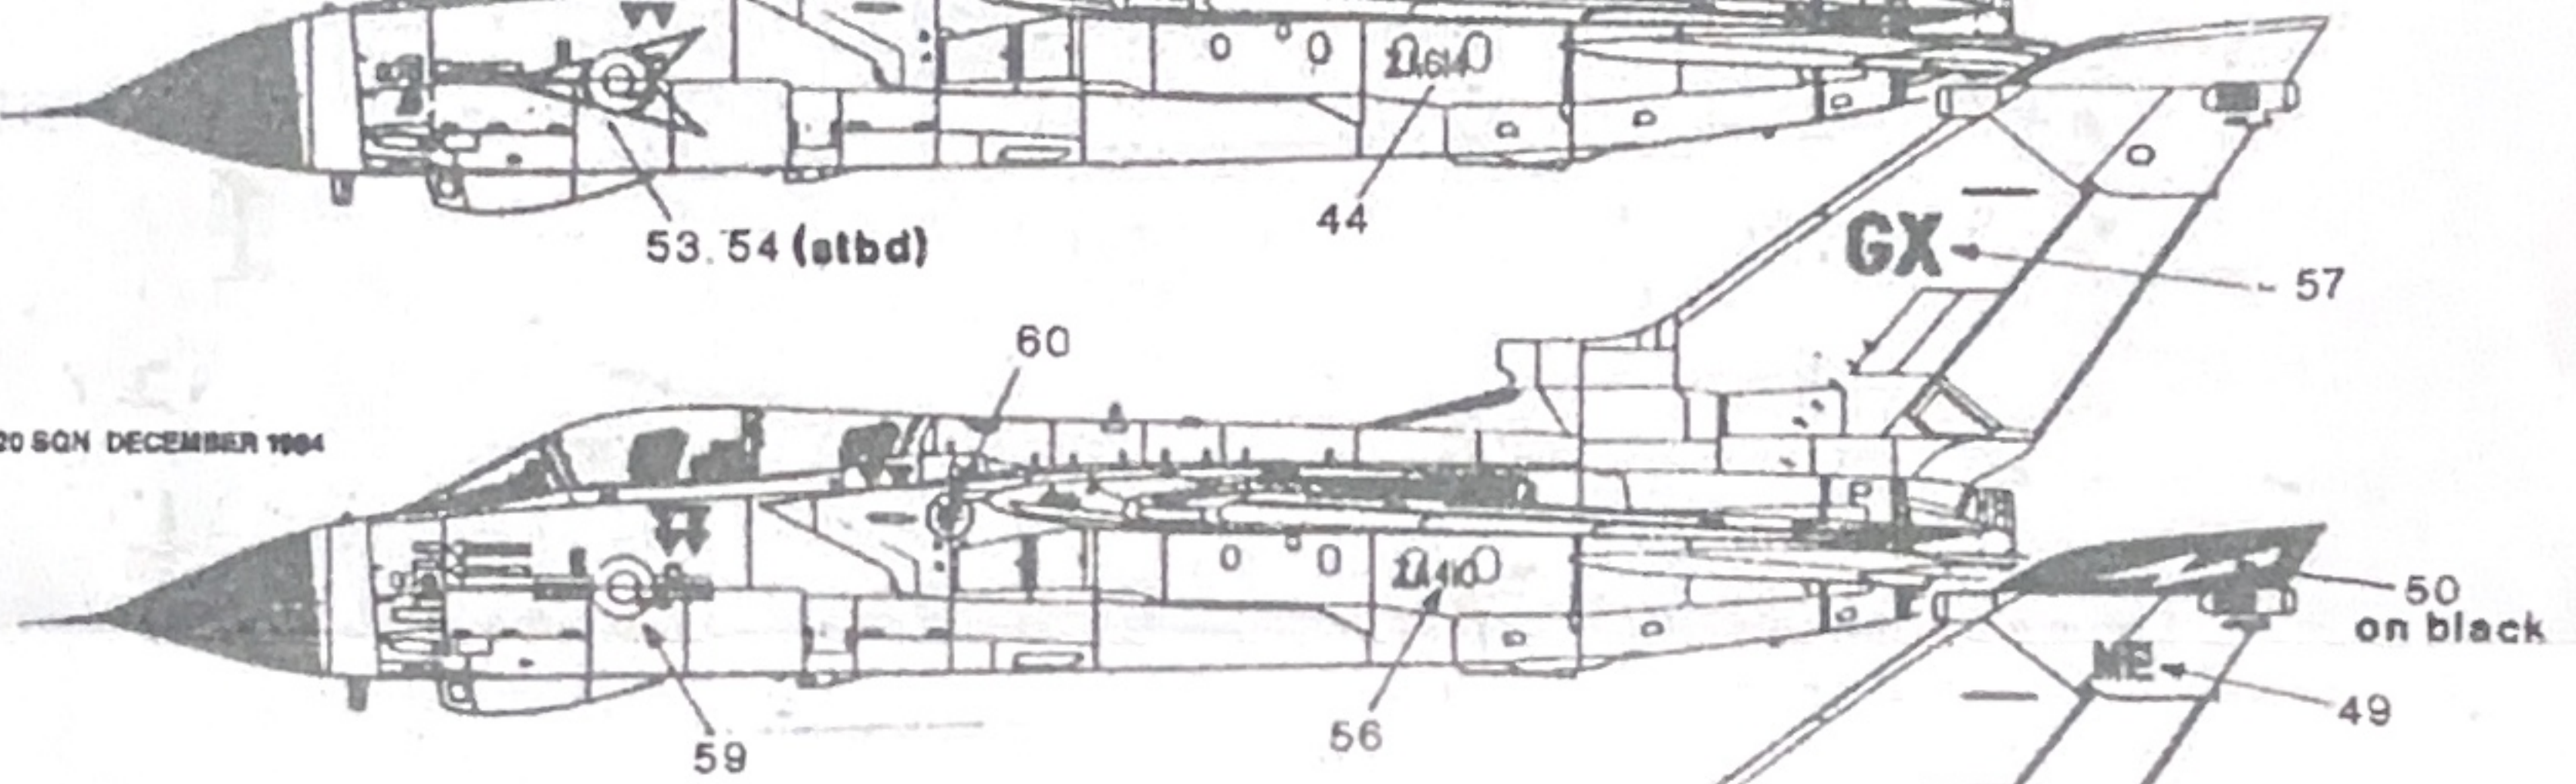

brushwork of wheel wells, air brakes and doors, undercarriage doors, legs, gloss or semi-gloss white

gloss white - undercarriage legs and wheel wells

TORNADO GR.1 ZD709 'AH' 8 SQN JULY 1988

TORNADO GR.1 ZA447 'EA' 15 SQN OCTOBER 1983

TORNADO GR.1 ZA614 '15' 27 SQN FEBRUARY 1985

TORNADO GR.1T ZA410 'GX' 20 SQN DECEMBER 1984

TORNADO GR.1 ZA614 'ME' 617 SQN JUNE 1988

TORNADO GR.1 ZA614 TASF MAY 1983

TORNADO F.2T ZD935 ETPB JULY 1988

TORNADO F.3 ZE731 TOEU JULY 1988