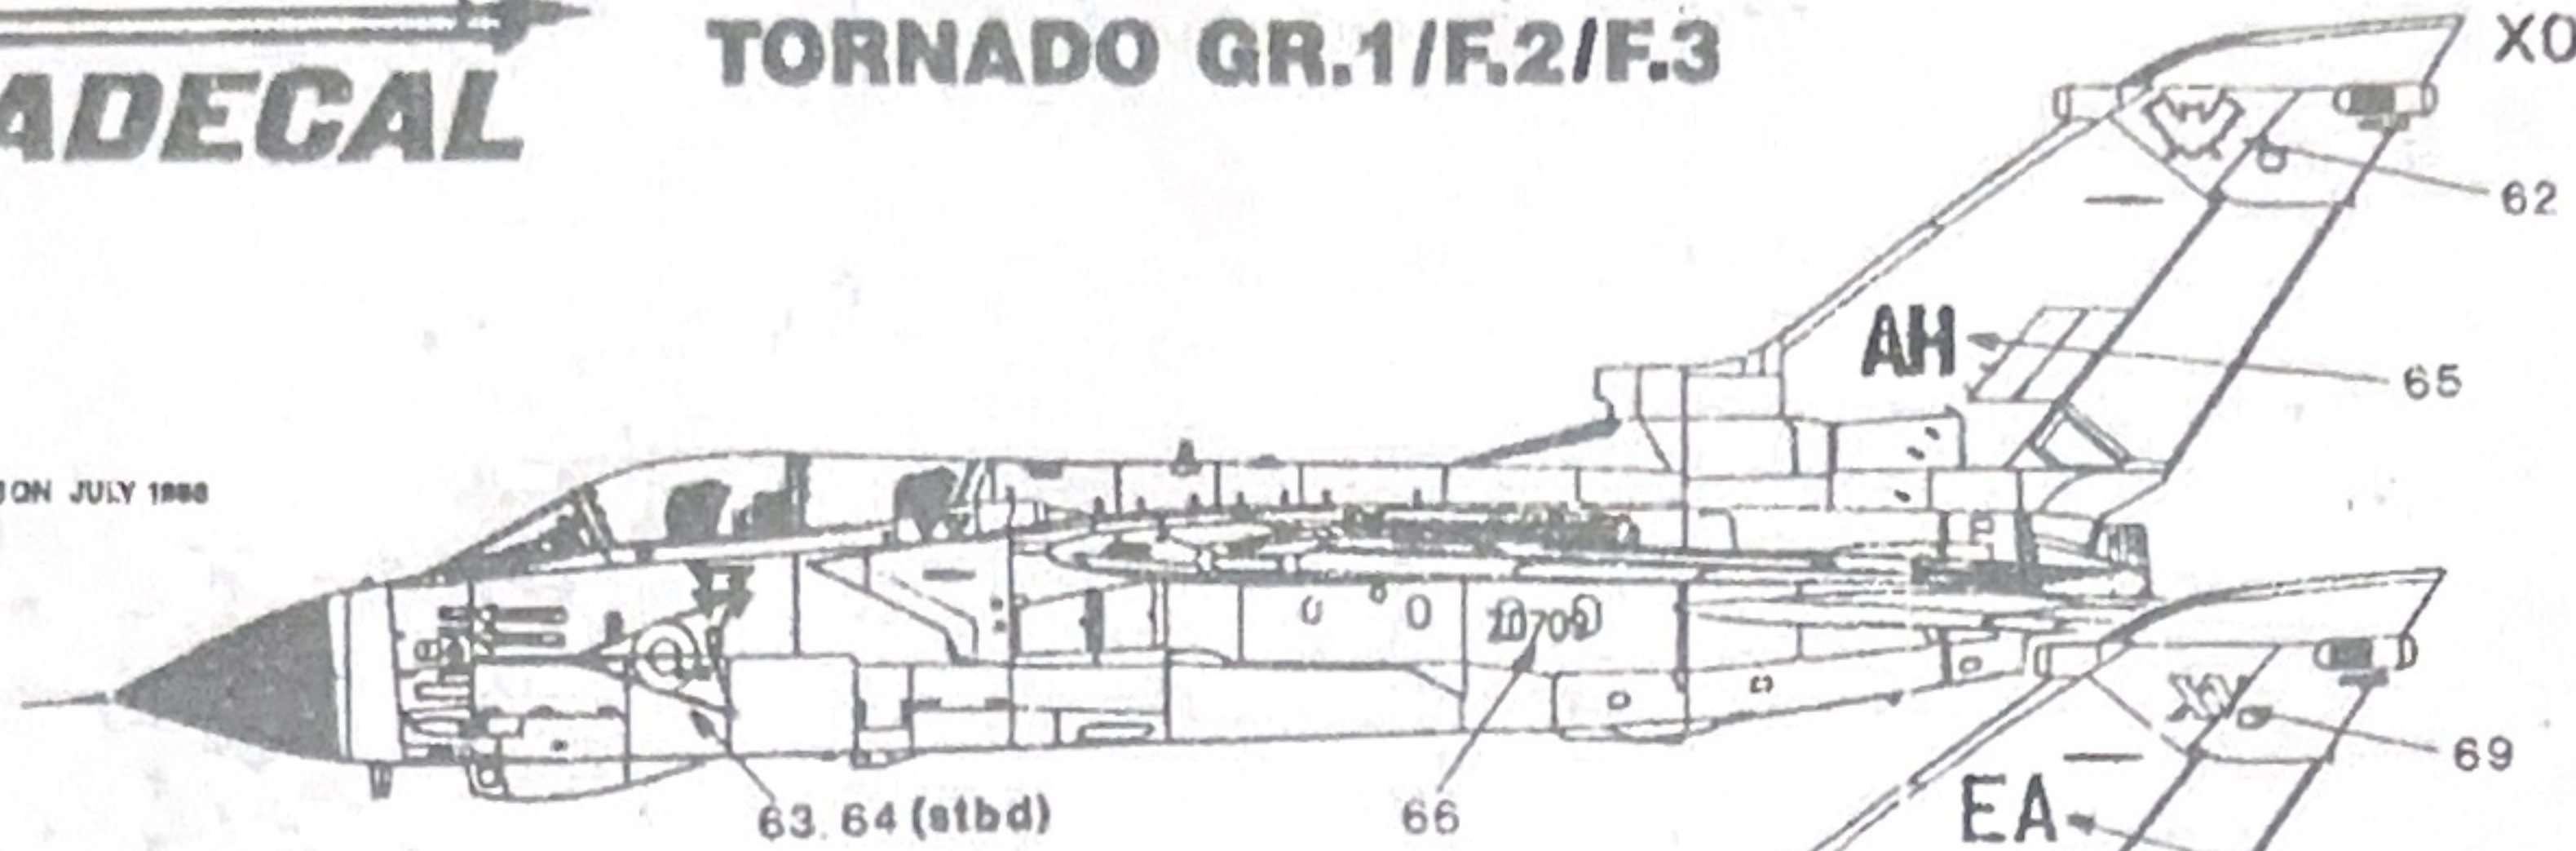

brushwork of wheel wells, air brakes and doors, undercarriage doors, legs, gloss or semi-gloss white

gloss white - undercarriage legs and wheel wells

TORNADO GR.1 ZD709 'AH' 8 SQN JULY 1988

TORNADO GR.1 ZA447 'EA' 15 SQN OCTOBER 1983

TORNADO GR.1 ZA614 '15' 27 SQN FEBRUARY 1985

TORNADO GR.1T ZA410 'GX' 20 SQN DECEMBER 1984

TORNADO GR.1 ZA614 'ME' 617 SQN JUNE 1988

TORNADO GR.1 ZA614 TASF MAY 1983

TORNADO F.2T ZD935 ETPB JULY 1988

TORNADO F.3 ZE731 TOEU JULY 1988