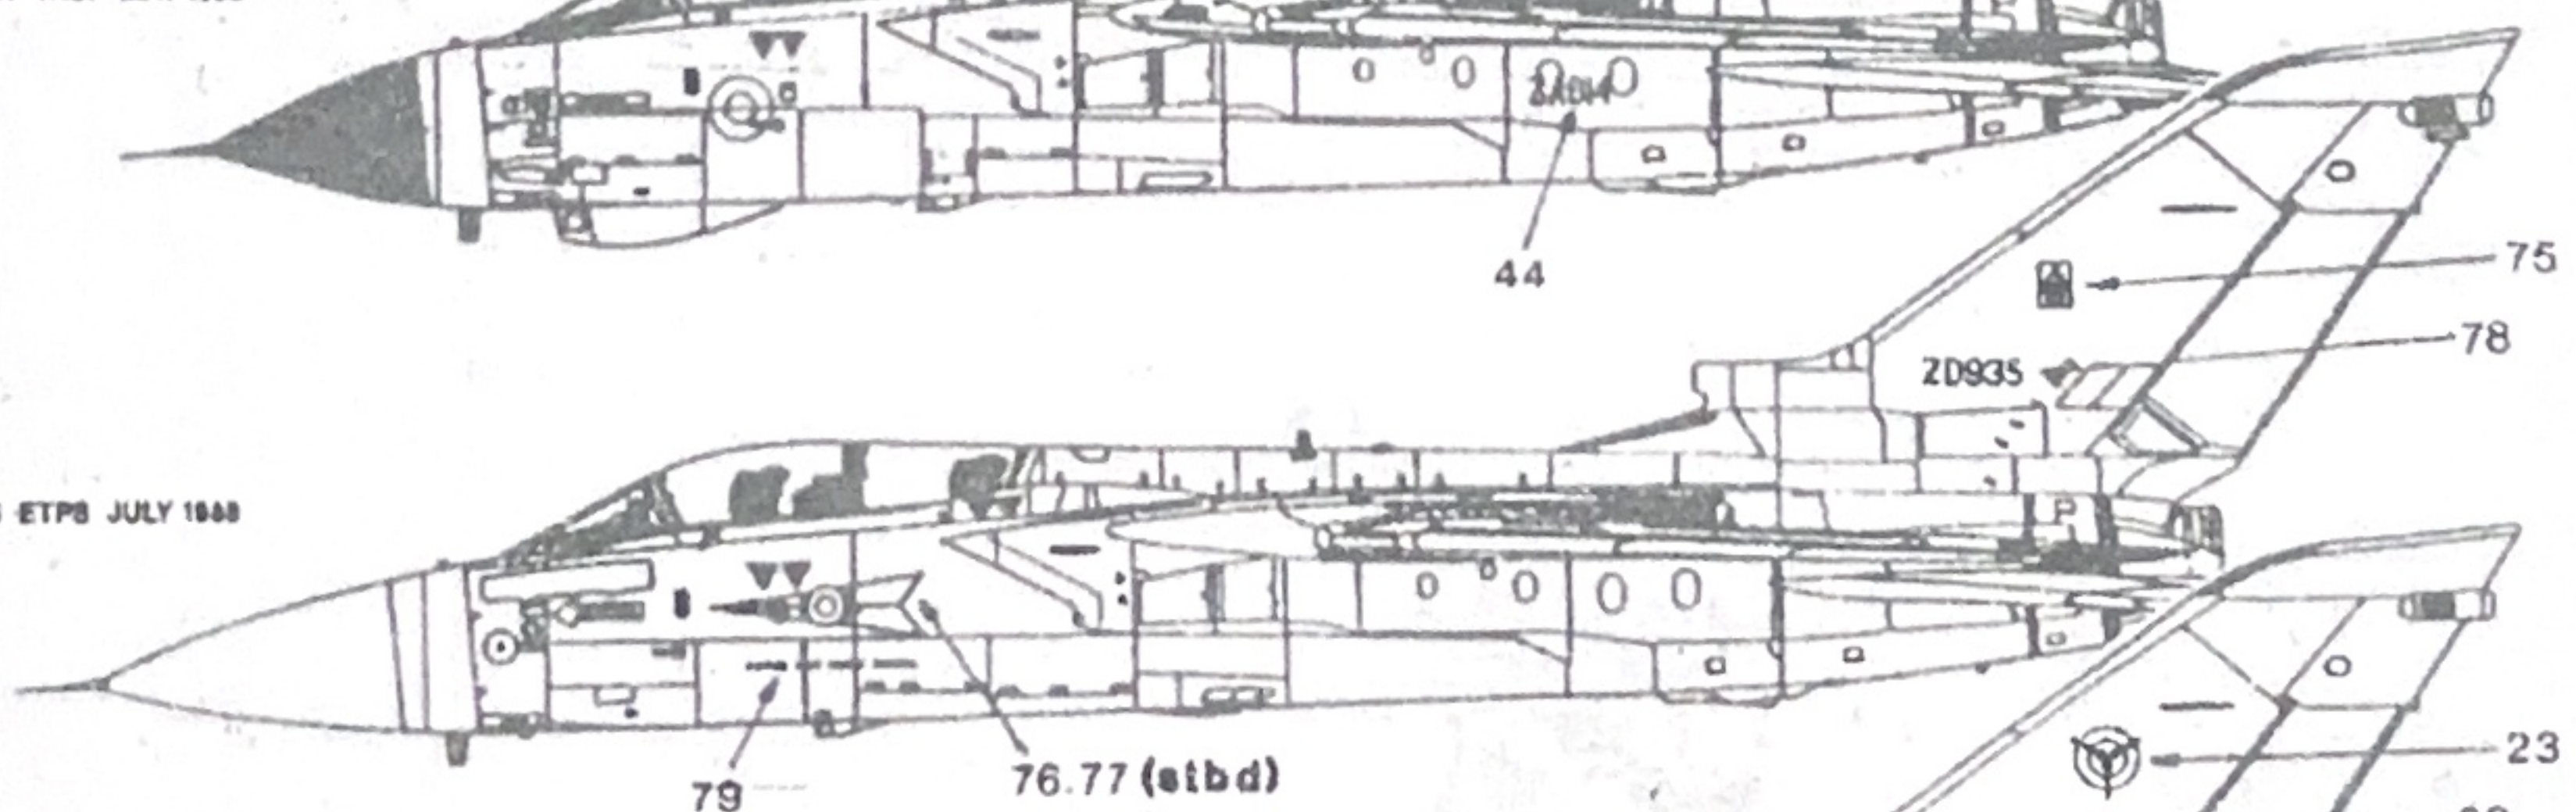

brushwork of wheel wells, air brakes and doors, undercarriage doors, legs, gloss or semi-gloss white

gloss white - undercarriage legs and wheel wells

TORNADO GR.1 ZD709 'AH' 8 SQN JULY 1988

TORNADO GR.1 ZA447 'EA' 15 SQN OCTOBER 1983

TORNADO GR.1 ZA614 '15' 27 SQN FEBRUARY 1985

TORNADO GR.1T ZA410 'GX' 20 SQN DECEMBER 1984

TORNADO GR.1 ZA614 'ME' 617 SQN JUNE 1988

TORNADO GR.1 ZA614 TASF MAY 1983

TORNADO F.2T ZD935 ETPB JULY 1988

TORNADO F.3 ZE731 TOEU JULY 1988