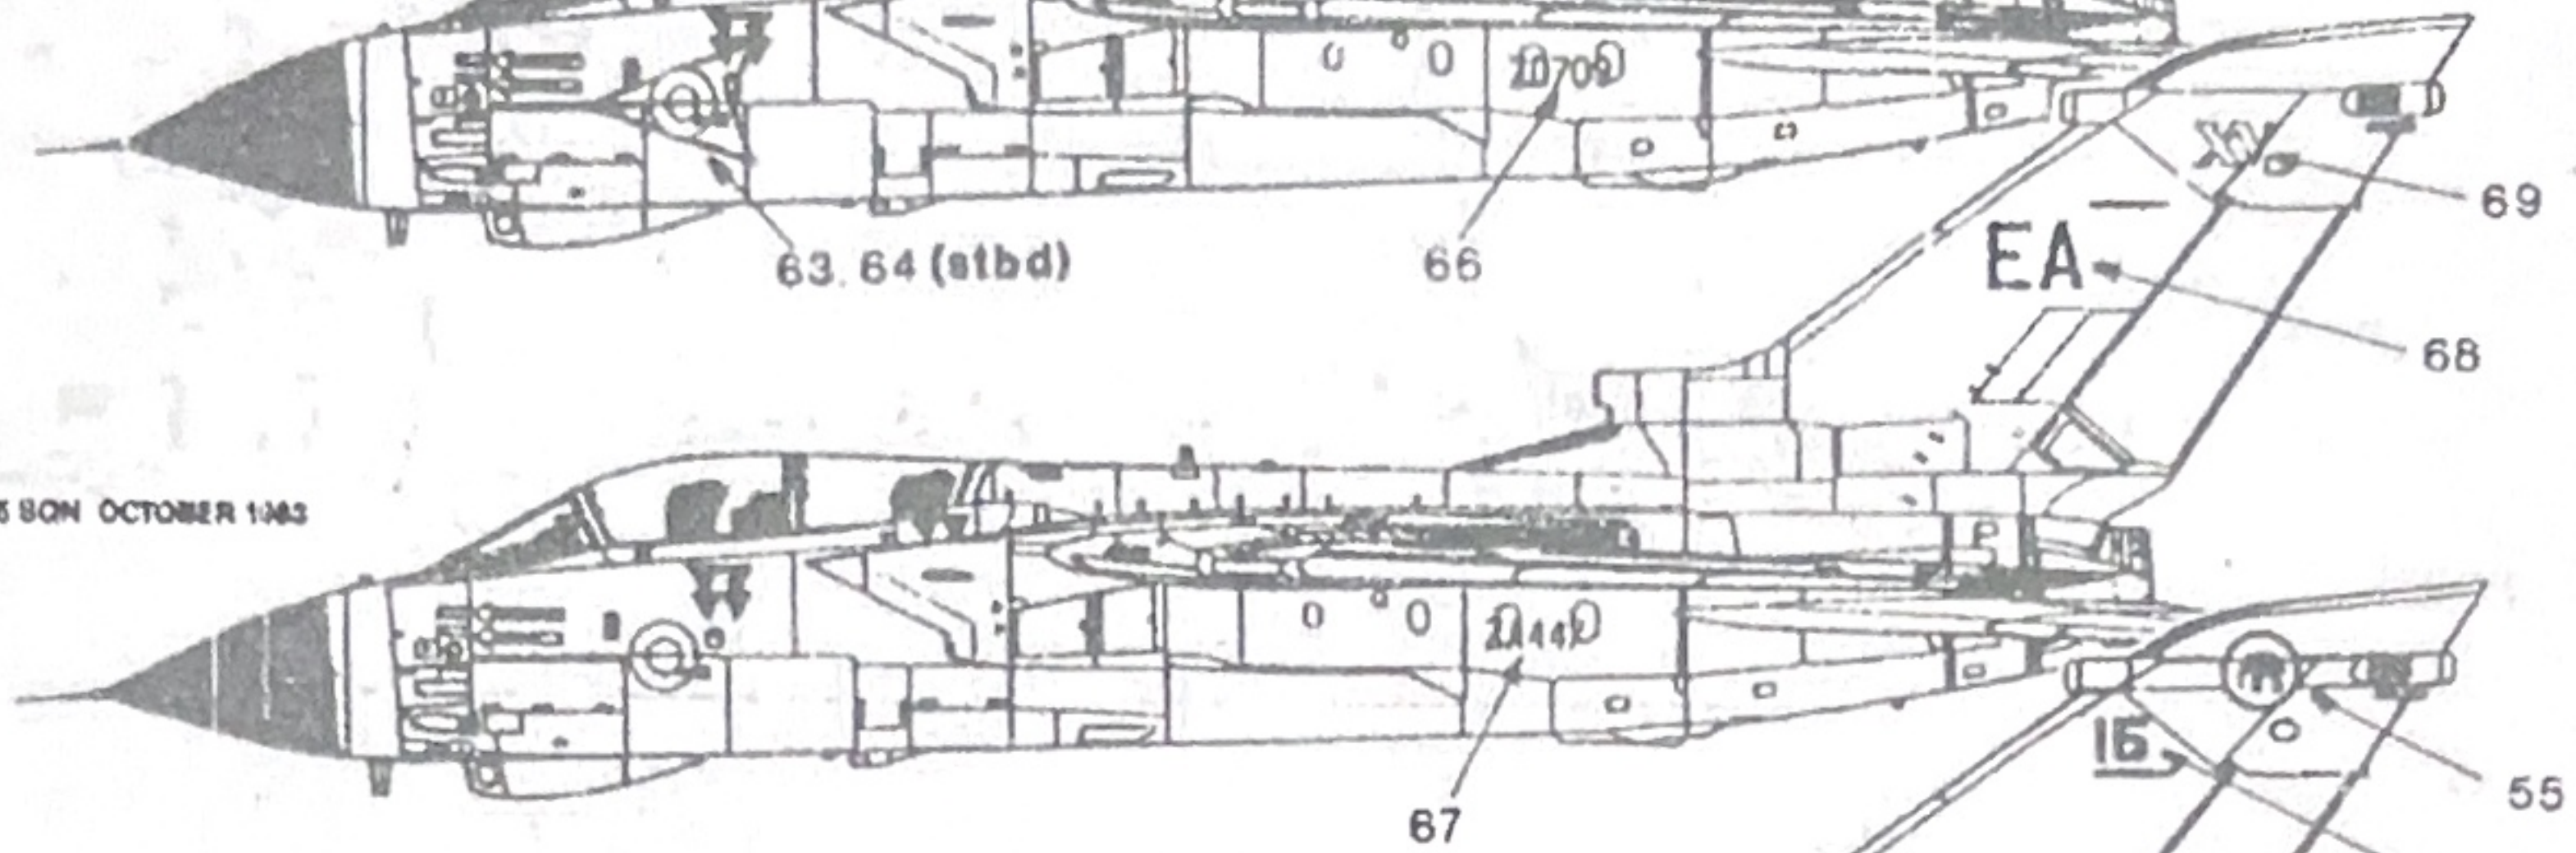

brushwork of wheel wells, air brakes and doors, undercarriage doors, legs, gloss or semi-gloss white

gloss white - undercarriage legs and wheel wells

TORNADO GR.1 ZD709 'AH' 8 SQN JULY 1988

TORNADO GR.1 ZA447 'EA' 15 SQN OCTOBER 1983

TORNADO GR.1 ZA614 '15' 27 SQN FEBRUARY 1985

TORNADO GR.1T ZA410 'GX' 20 SQN DECEMBER 1984

TORNADO GR.1 ZA614 'ME' 617 SQN JUNE 1988

TORNADO GR.1 ZA614 TASF MAY 1983

TORNADO F.2T ZD935 ETPB JULY 1988

TORNADO F.3 ZE731 TOEU JULY 1988