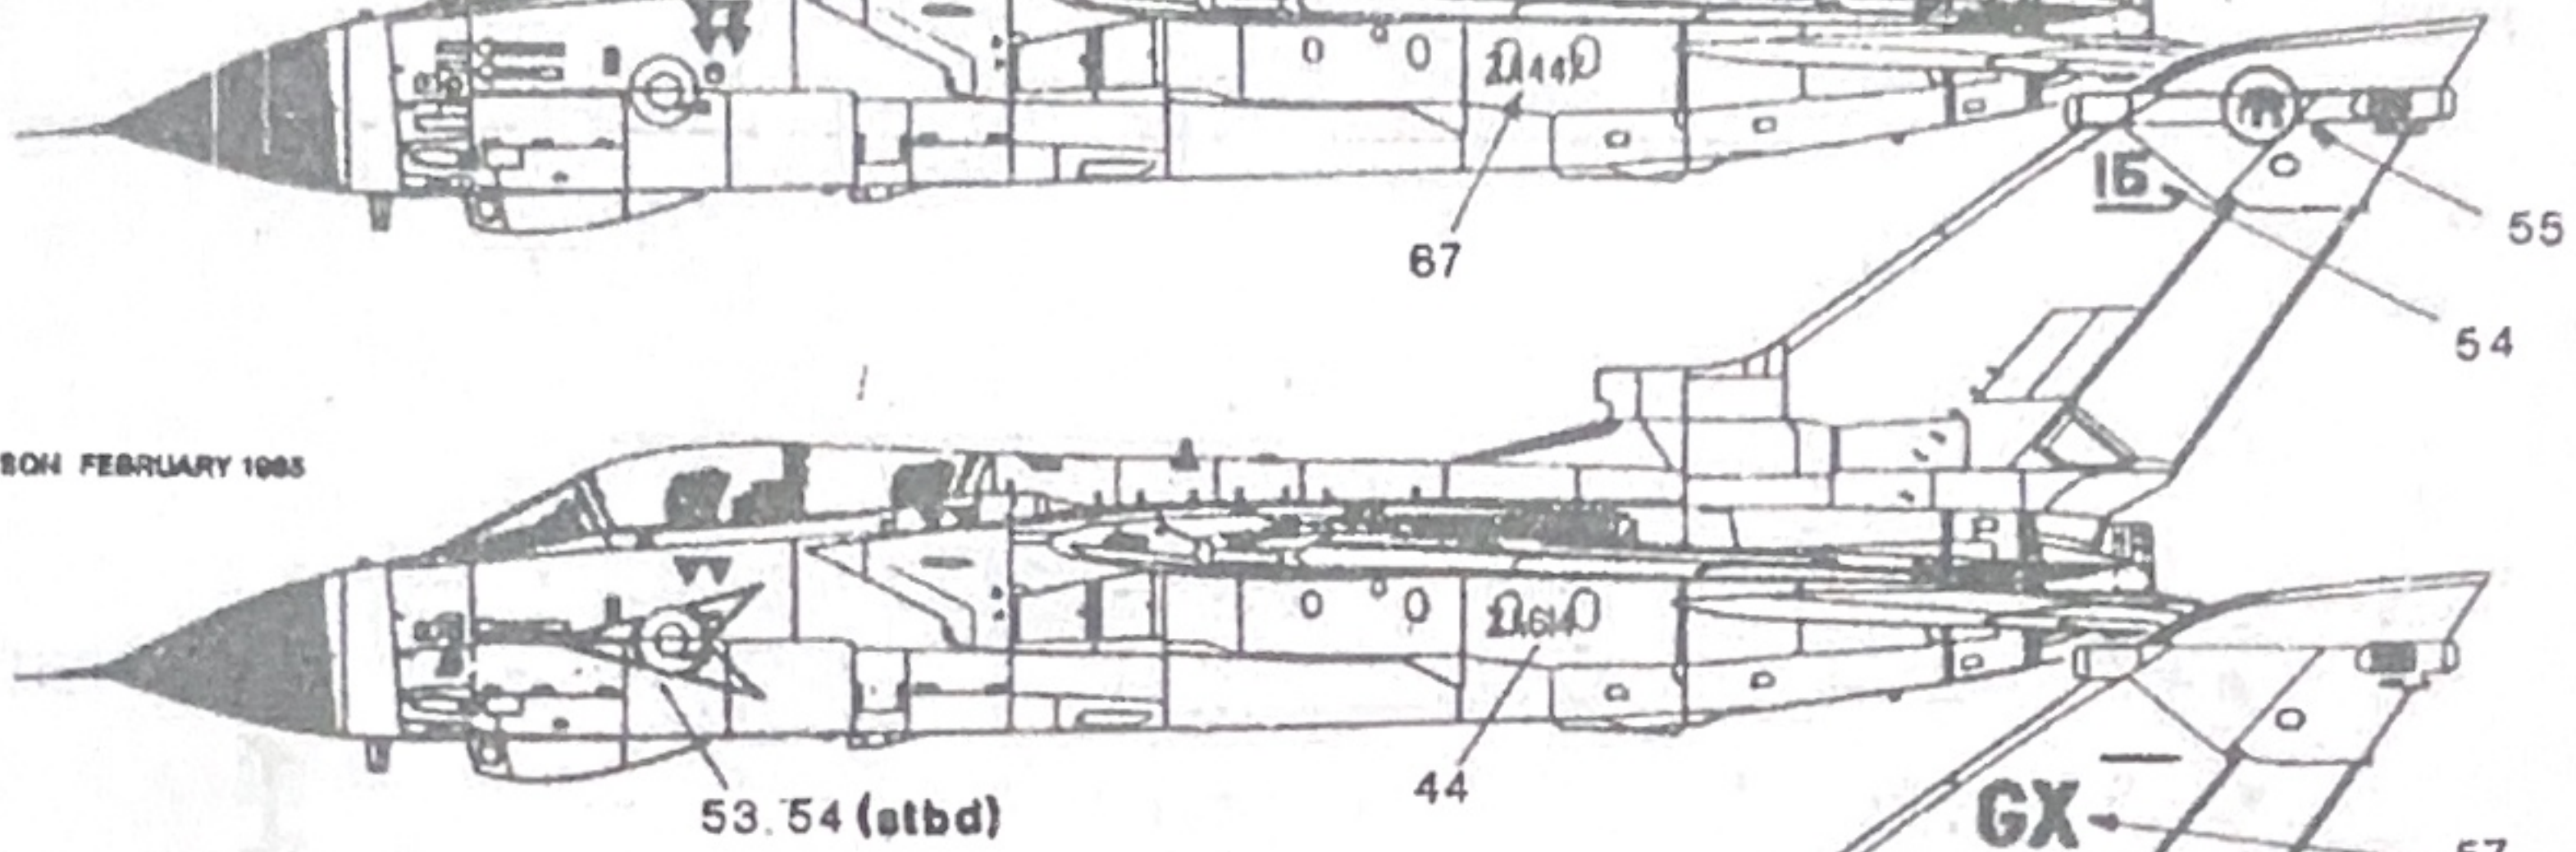

brushwork of wheel wells, air brakes and doors, undercarriage doors, legs, gloss or semi-gloss white

gloss white - undercarriage legs and wheel wells

TORNADO GR.1 ZD709 'AH' 8 SQN JULY 1988

TORNADO GR.1 ZA447 'EA' 15 SQN OCTOBER 1983

TORNADO GR.1 ZA614 '15' 27 SQN FEBRUARY 1985

TORNADO GR.1T ZA410 'GX' 20 SQN DECEMBER 1984

TORNADO GR.1 ZA614 'ME' 617 SQN JUNE 1988

TORNADO GR.1 ZA614 TASF MAY 1983

TORNADO F.2T ZD935 ETPB JULY 1988

TORNADO F.3 ZE731 TOEU JULY 1988