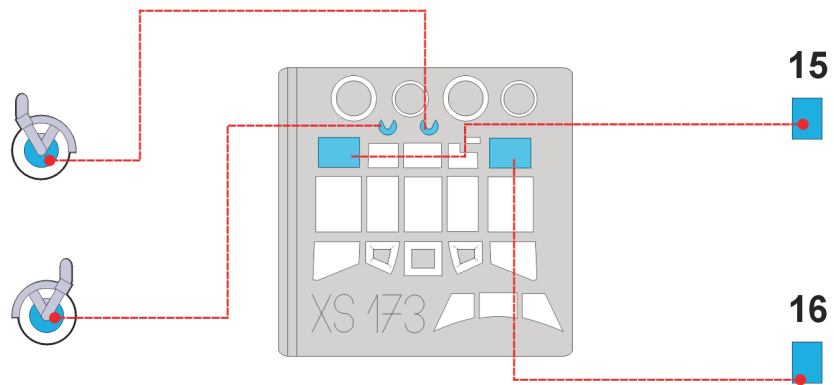

eduard
Express Mask

XS 173

HS-126

The die-cut mask for accurate canopy frame painting of the
Italeri 1/72 KIT

REFERENCES:

AVIONS #87/2000

SQUADRON / SIGNAL PUBLICATIONS
- LUFTWAFFE IN ACTION
- HE-126

68

15

16

1.)

2.)