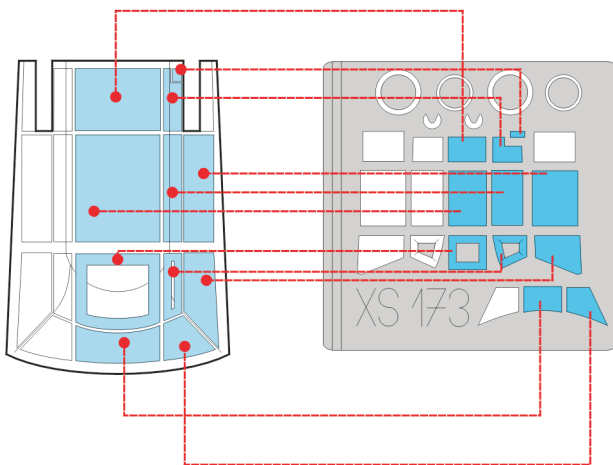

eduard
Express Mask

XS 173

HS-126

The die-cut mask for accurate canopy frame painting of the
Italeri 1/72 KIT

REFERENCES:

AVIONS #87/2000

SQUADRON / SIGNAL PUBLICATIONS
- LUFTWAFFE IN ACTION
- HE-126

68

15

16

1.)

2.)