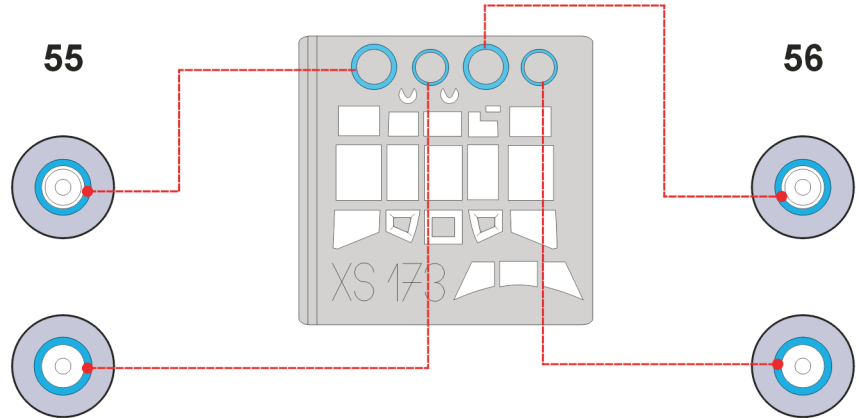

eduard
Express Mask

XS 173

HS-126

The die-cut mask for accurate canopy frame painting of the
Italeri 1/72 KIT

REFERENCES:

AVIONS #87/2000

SQUADRON / SIGNAL PUBLICATIONS
- LUFTWAFFE IN ACTION
- HE-126

68

15

16

1.)

2.)