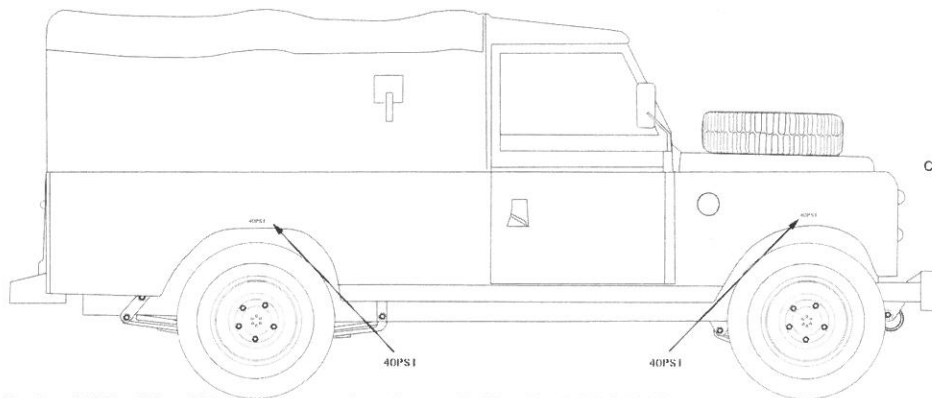

AUSTRALIAN ARMY LAND ROVER SERIES 3 109 LWB

During 1979 all Land Rover's were painted over all Olive Drab FS-34087.
The Chassis and the Tires Matt Black wheel rims were Olive Drab.

Australian Army 1979 Land Rover Series 3 109

ITA-6508

DDS-034

PRINTED BY: ROMAN GRAPHICS