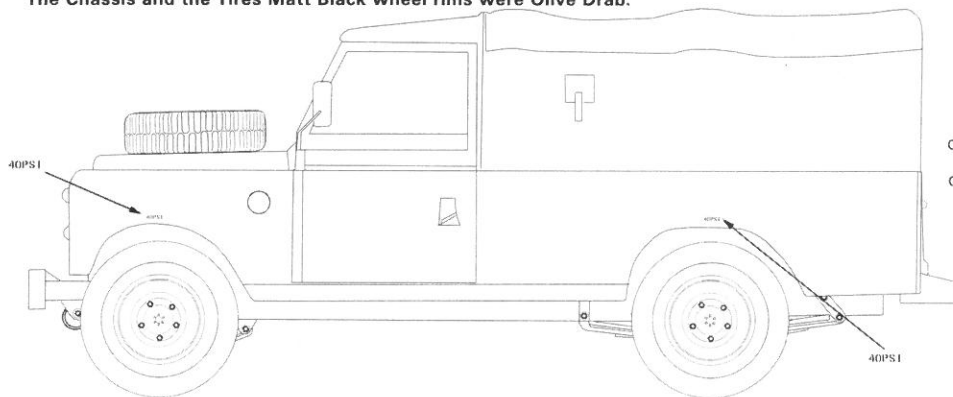

AUSTRALIAN ARMY LAND ROVER SERIES 3 109 LWB

During 1979 all Land Rover's were painted over all Olive Drab FS-34087.
The Chassis and the Tires Matt Black wheel rims were Olive Drab.

Australian Army 1979 Land Rover Series 3 109

ITA-6508

DDS-034

PRINTED BY: ROMAN GRAPHICS