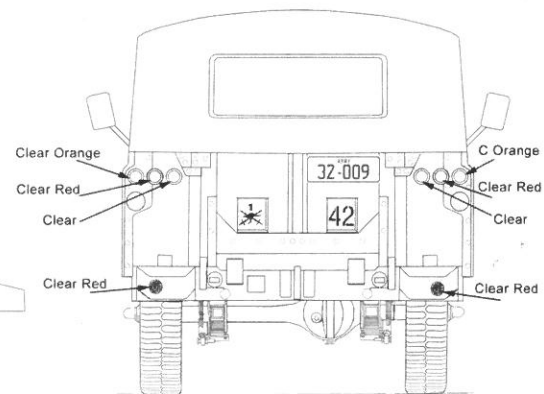

AUSTRALIAN ARMY LAND ROVER SERIES 3 109 LWB

During 1979 all Land Rover's were painted over all Olive Drab FS-34087.
The Chassis and the Tires Matt Black wheel rims were Olive Drab.

Australian Army 1979 Land Rover Series 3 109

ITA-6508

DDS-034

PRINTED BY: ROMAN GRAPHICS