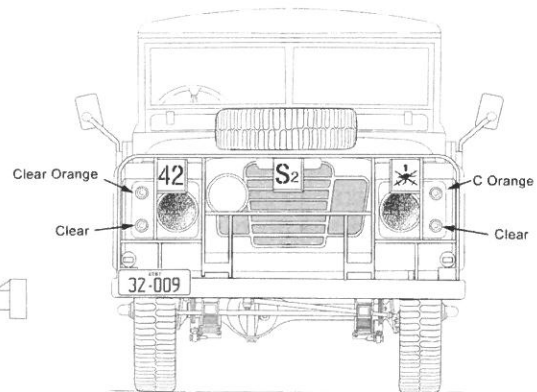

AUSTRALIAN ARMY LAND ROVER SERIES 3 109 LWB

During 1979 all Land Rover's were painted over all Olive Drab FS-34087.
The Chassis and the Tires Matt Black wheel rims were Olive Drab.

Australian Army 1979 Land Rover Series 3 109

ITA-6508

DDS-034

PRINTED BY: ROMAN GRAPHICS