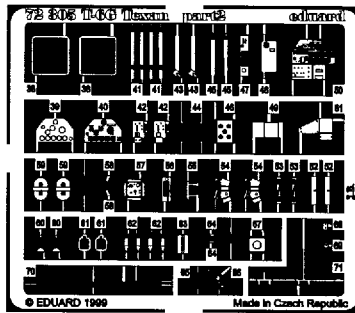

# T-6G Texan

1/72 scale detail set for Academy kit

-  OPPOSITE SIDE
-  REMOVE
-  BEND
-  REPLACE
-  GRIND
-  OPTION

## A COCKPIT

**B** SEATS

R.A.F. version

U.S.A.F. version

**C** COCKPIT - SECTIONAL VIEW

**D** CANOPY

**E** ENGINE

**F** UNDERCARRIAGE

**G** WHEEL WELL

**H** EXTERNAL PARTS