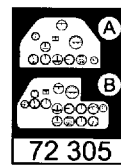

# T-6G Texan

1/72 scale detail set for Academy kit

-  OPPOSITE SIDE
-  REMOVE
-  BEND
-  REPLACE
-  GRIND
-  OPTION

## A COCKPIT

**B** SEATS

R.A.F. version

U.S.A.F. version

**C** COCKPIT - SECTIONAL VIEW

**D** CANOPY

**E** ENGINE

**F** UNDERCARRIAGE

**G** WHEEL WELL

**H** EXTERNAL PARTS