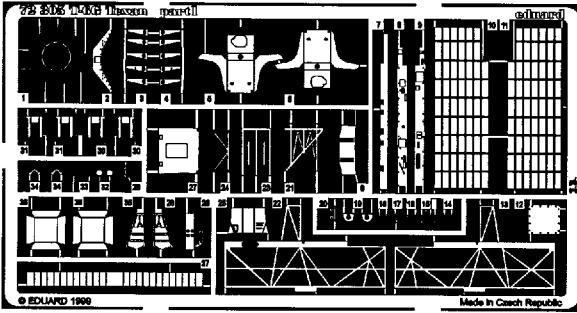

# T-6G Texan

1/72 scale detail set for Academy kit

-  OPPOSITE SIDE
-  REMOVE
-  BEND
-  REPLACE
-  GRIND
-  OPTION

## A COCKPIT

**B** SEATS

R.A.F. version

U.S.A.F. version

**C** COCKPIT - SECTIONAL VIEW

**D** CANOPY

**E** ENGINE

**F** UNDERCARRIAGE

**G** WHEEL WELL

**H** EXTERNAL PARTS