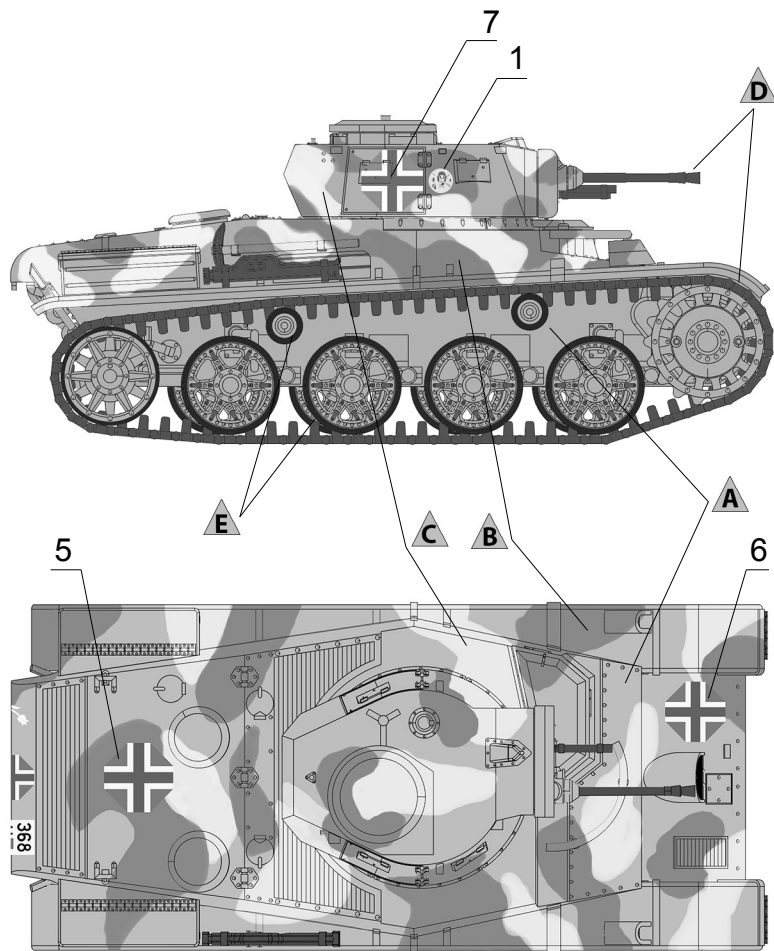

Etap 8
Step 8

Etap 9
Step 9

Etap 11
Step 11

Etap 10
Step 10

Kalkomania / Decal

IBG 72027 Toldi I - Hungarian Light Tank

Printed by
Techmod

		Vallejo Model Color	AK Interactive	PACTRA
Olive Green	A	890	AK746	106
Grey Brown	B	822	AK722	105
Dark Yellow	C	978	AK007	104
Gunmetal Grey	D	863	AK798	75
Black	E	950	AK735	46