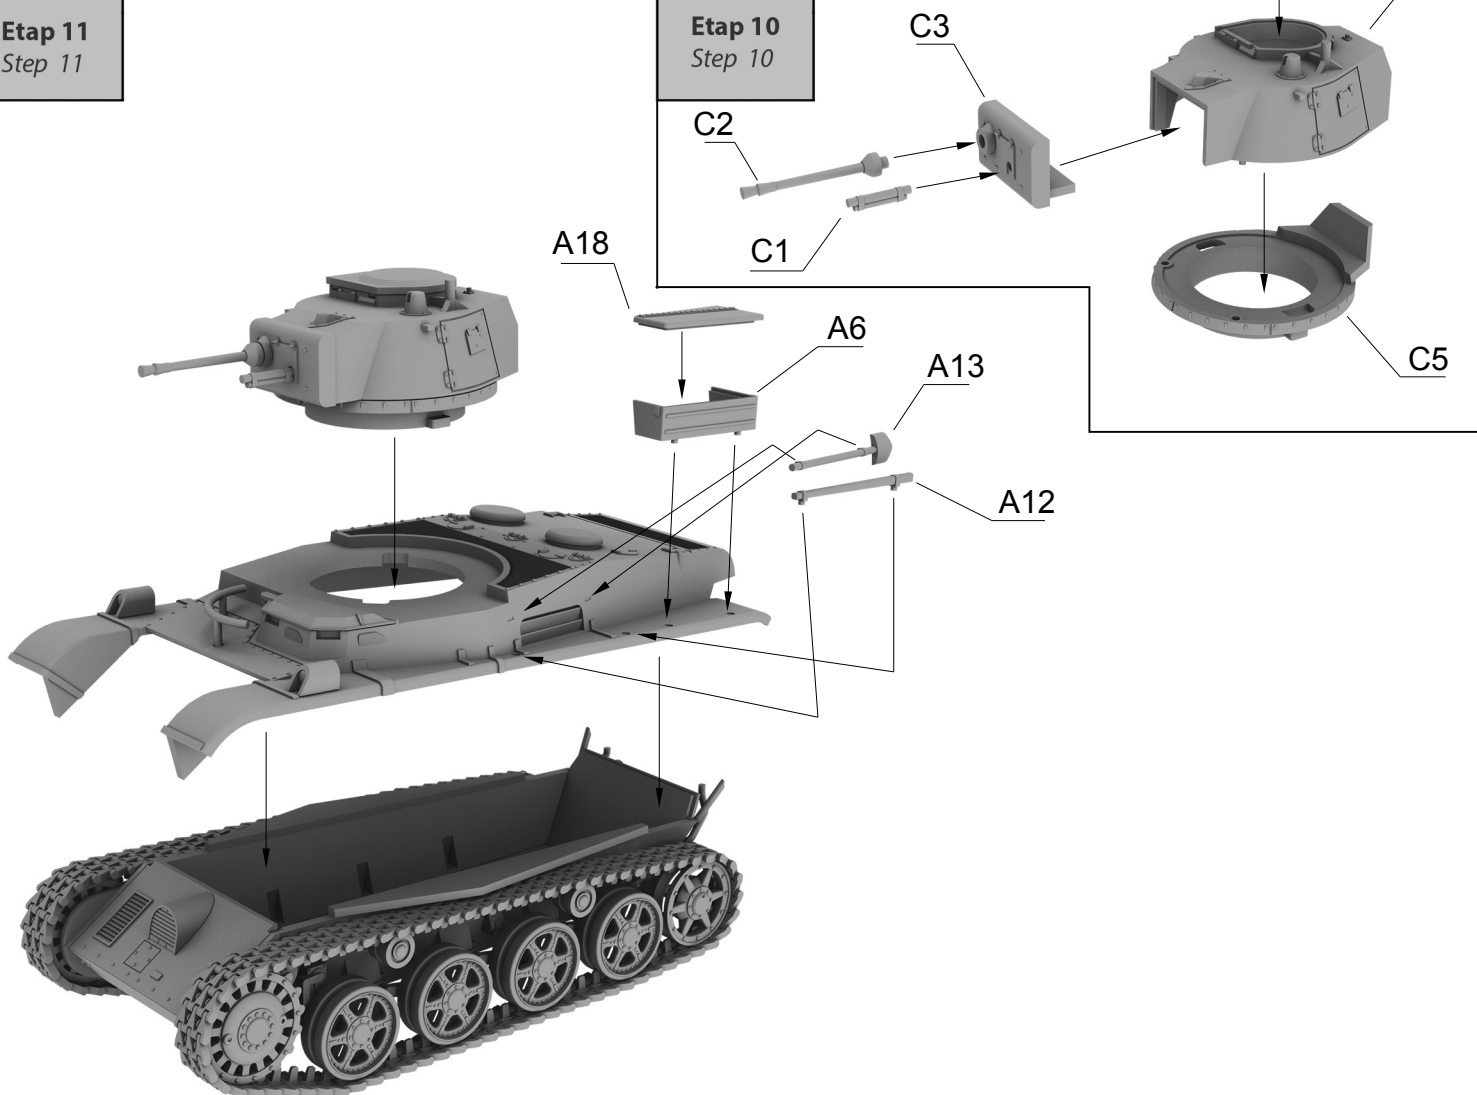

Etap 8
Step 8

Etap 9
Step 9

Etap 11
Step 11

Etap 10
Step 10

Kalkomania / Decal

IBG 72027 Toldi I - Hungarian Light Tank

Printed by
Techmod

		Vallejo Model Color	AK Interactive	PACTRA
Olive Green	A	890	AK746	106
Grey Brown	B	822	AK722	105
Dark Yellow	C	978	AK007	104
Gunmetal Grey	D	863	AK798	75
Black	E	950	AK735	46