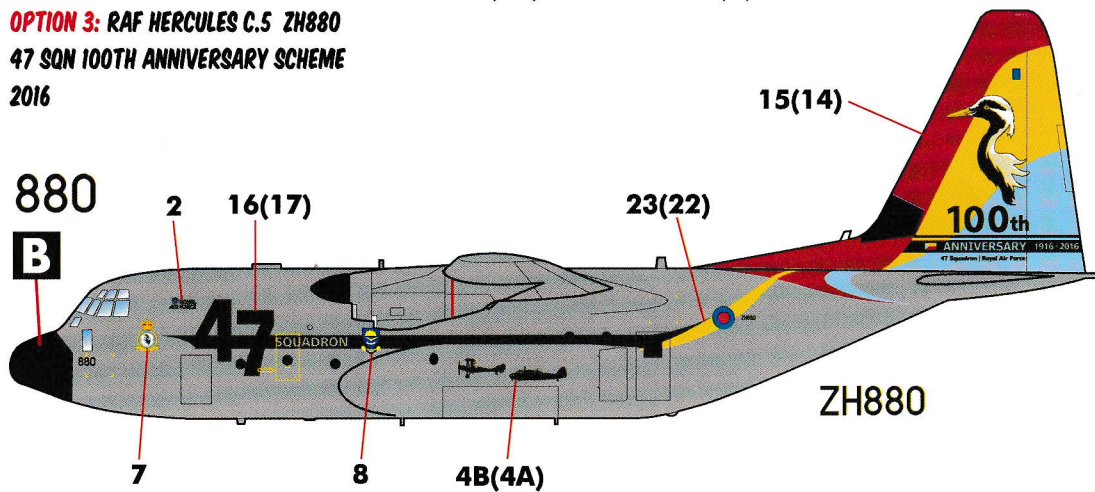

ROYAL AIR FORCE

C-130J

**THREE MARKING OPTIONS
FOR RAF HERCULES C5
SPECIAL SCHEMES
1/144 SCALE**

DECALS PRINTED BY

OPTION 1: RAF HERCULES C.5 ZH887
RAF 100TH ANNIVERSARY SCHEME
2018

OPTION 2: RAF HERCULES C.5 ZH883
HERCULES 50TH ANNIVERSARY SCHEME
2016

OPTION 3: RAF HERCULES C.5 ZH880
47 SQN 100TH ANNIVERSARY SCHEME
2016

TOP VIEW

NO ROUNDELS UNDERSIDE THE WINGS

APPLY RED/WHITE STRIPING TO PROPELLER BLADES

**VISIT THE REFERENCE PAGE FOR PHOTOS THAT COULD HELP
IN PAINTING AND DECAL PLACEMENT:**

WWW.CARACALMODELS.COM/REFERENCES/CD144018

- A** BS381C-241 DARK GREEN
- B** FLAT BLACK (FS37038)
- C** BS381C-172 PALE ROUND EL BLUE

Decals printed by Microscale in the US

Caracal Models
PO Box 92141
Austin, TX 78709
info@caracalmodels.com
<http://www.caracalmodels.com>