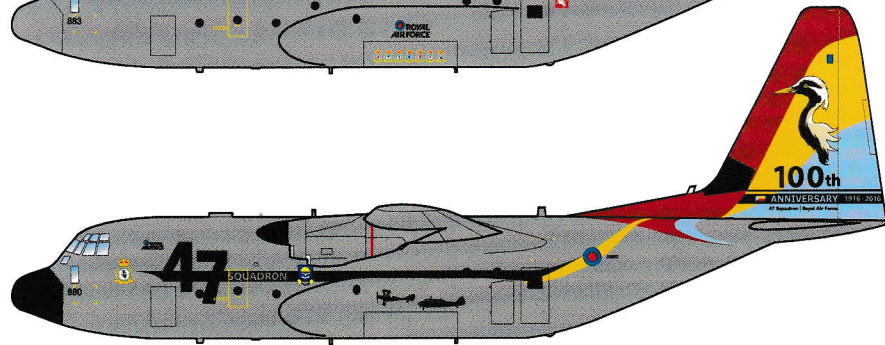

ROYAL AIR FORCE

C-130J

**THREE MARKING OPTIONS
FOR RAF HERCULES C5
SPECIAL SCHEMES
1/144 SCALE**

DECALS PRINTED BY

OPTION 1: RAF HERCULES C.5 ZH887
RAF 100TH ANNIVERSARY SCHEME
2018

OPTION 2: RAF HERCULES C.5 ZH883
HERCULES 50TH ANNIVERSARY SCHEME
2016

OPTION 3: RAF HERCULES C.5 ZH880
47 SQN 100TH ANNIVERSARY SCHEME
2016

TOP VIEW

NO ROUNDELS UNDERSIDE THE WINGS

APPLY RED/WHITE STRIPING TO PROPELLER BLADES

**VISIT THE REFERENCE PAGE FOR PHOTOS THAT COULD HELP
IN PAINTING AND DECAL PLACEMENT:**

WWW.CARACALMODELS.COM/REFERENCES/CD144018

- A** BS381C-241 DARK GREEN
- B** FLAT BLACK (FS37038)
- C** BS381C-172 PALE ROUND EL BLUE

Decals printed by Microscale in the US

Caracal Models
PO Box 92141
Austin, TX 78709
info@caracalmodels.com
<http://www.caracalmodels.com>