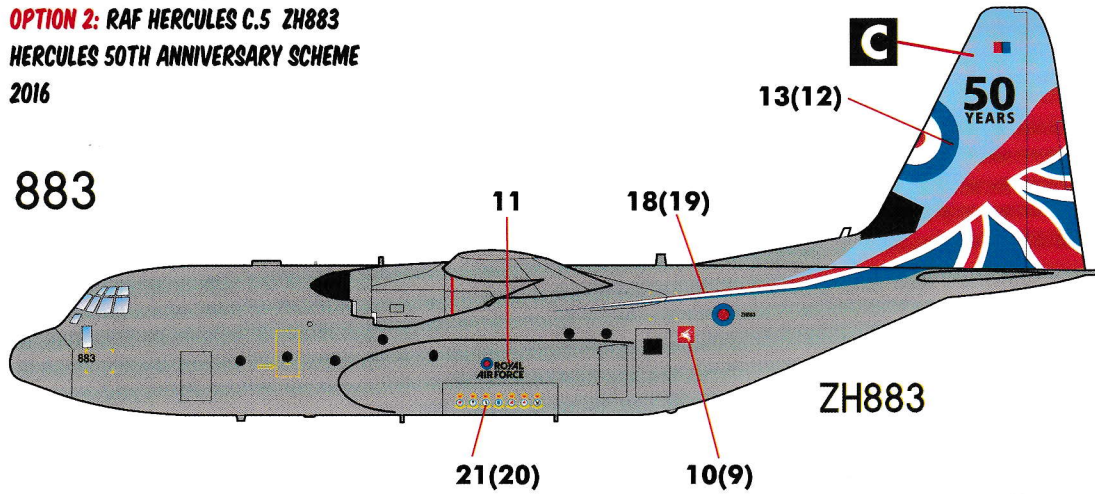

ROYAL AIR FORCE

C-130J

**THREE MARKING OPTIONS
FOR RAF HERCULES C5
SPECIAL SCHEMES
1/144 SCALE**

DECALS PRINTED BY

OPTION 1: RAF HERCULES C.5 ZH887
RAF 100TH ANNIVERSARY SCHEME
2018

OPTION 2: RAF HERCULES C.5 ZH883
HERCULES 50TH ANNIVERSARY SCHEME
2016

OPTION 3: RAF HERCULES C.5 ZH880
47 SQN 100TH ANNIVERSARY SCHEME
2016

TOP VIEW

NO ROUNDELS UNDERSIDE THE WINGS

APPLY RED/WHITE STRIPING TO PROPELLER BLADES

**VISIT THE REFERENCE PAGE FOR PHOTOS THAT COULD HELP
IN PAINTING AND DECAL PLACEMENT:**

WWW.CARACALMODELS.COM/REFERENCES/CD144018

- A** BS381C-241 DARK GREEN
- B** FLAT BLACK (FS37038)
- C** BS381C-172 PALE ROUND EL BLUE

Decals printed by Microscale in the US

Caracal Models
PO Box 92141
Austin, TX 78709
info@caracalmodels.com
<http://www.caracalmodels.com>