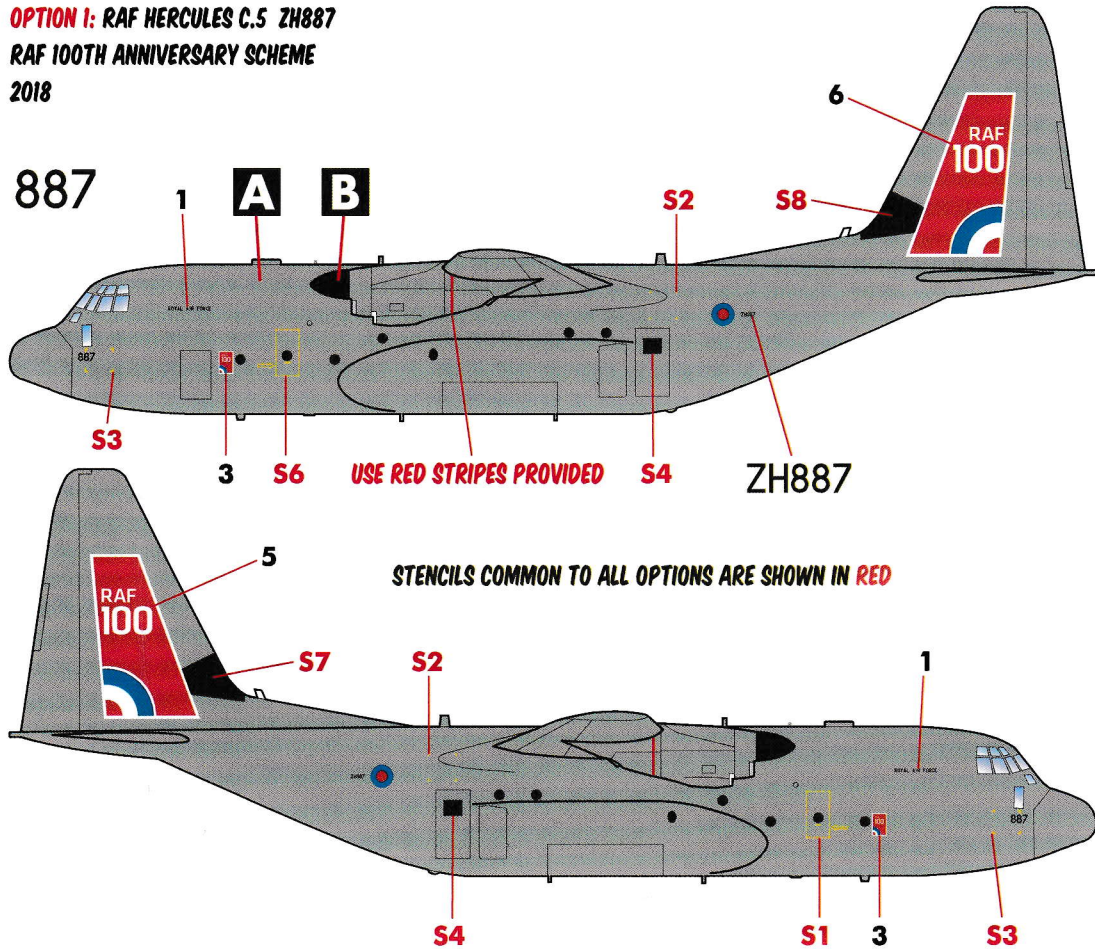

ROYAL AIR FORCE

C-130J

**THREE MARKING OPTIONS
FOR RAF HERCULES C5
SPECIAL SCHEMES
1/144 SCALE**

DECALS PRINTED BY

OPTION 1: RAF HERCULES C.5 ZH887
RAF 100TH ANNIVERSARY SCHEME
2018

OPTION 2: RAF HERCULES C.5 ZH883
HERCULES 50TH ANNIVERSARY SCHEME
2016

OPTION 3: RAF HERCULES C.5 ZH880
47 SQN 100TH ANNIVERSARY SCHEME
2016

TOP VIEW

NO ROUNDELS UNDERSIDE THE WINGS

APPLY RED/WHITE STRIPING TO PROPELLER BLADES

**VISIT THE REFERENCE PAGE FOR PHOTOS THAT COULD HELP
IN PAINTING AND DECAL PLACEMENT:**

WWW.CARACALMODELS.COM/REFERENCES/CD144018

- A** BS381C-241 DARK GREEN
- B** FLAT BLACK (FS37038)
- C** BS381C-172 PALE ROUND EL BLUE

Decals printed by Microscale in the US

Caracal Models
PO Box 92141
Austin, TX 78709
info@caracalmodels.com
<http://www.caracalmodels.com>