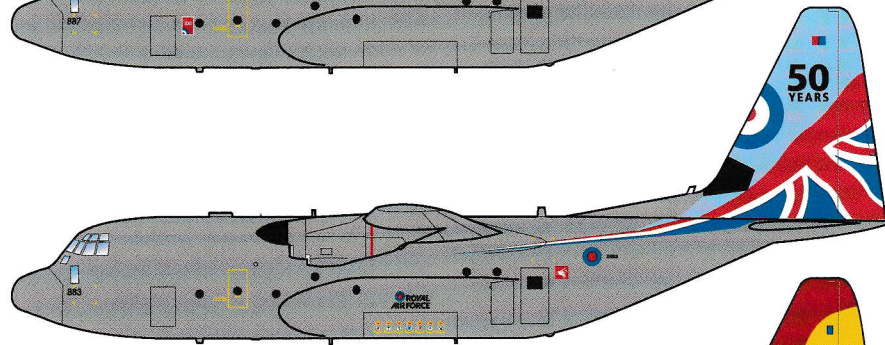

ROYAL AIR FORCE

C-130J

**THREE MARKING OPTIONS
FOR RAF HERCULES C5
SPECIAL SCHEMES
1/144 SCALE**

DECALS PRINTED BY

OPTION 1: RAF HERCULES C.5 ZH887
RAF 100TH ANNIVERSARY SCHEME
2018

OPTION 2: RAF HERCULES C.5 ZH883
HERCULES 50TH ANNIVERSARY SCHEME
2016

OPTION 3: RAF HERCULES C.5 ZH880
47 SQN 100TH ANNIVERSARY SCHEME
2016

TOP VIEW

NO ROUNDELS UNDERSIDE THE WINGS

APPLY RED/WHITE STRIPING TO PROPELLER BLADES

**VISIT THE REFERENCE PAGE FOR PHOTOS THAT COULD HELP
IN PAINTING AND DECAL PLACEMENT:**

WWW.CARACALMODELS.COM/REFERENCES/CD144018

- A** BS381C-241 DARK GREEN
- B** FLAT BLACK (FS37038)
- C** BS381C-172 PALE ROUND EL BLUE

Decals printed by Microscale in the US

Caracal Models
PO Box 92141
Austin, TX 78709
info@caracalmodels.com
<http://www.caracalmodels.com>