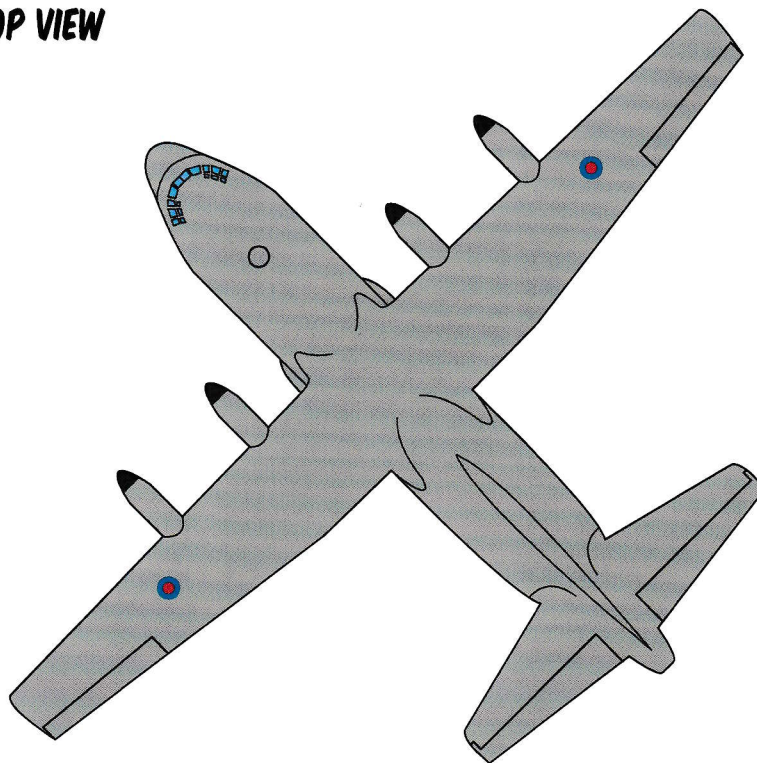

ROYAL AIR FORCE

C-130J

**THREE MARKING OPTIONS
FOR RAF HERCULES C5
SPECIAL SCHEMES
1/144 SCALE**

DECALS PRINTED BY

OPTION 1: RAF HERCULES C.5 ZH887
RAF 100TH ANNIVERSARY SCHEME
2018

OPTION 2: RAF HERCULES C.5 ZH883
HERCULES 50TH ANNIVERSARY SCHEME
2016

OPTION 3: RAF HERCULES C.5 ZH880
47 SQN 100TH ANNIVERSARY SCHEME
2016

TOP VIEW

NO ROUNDELS UNDERSIDE THE WINGS

APPLY RED/WHITE STRIPING TO PROPELLER BLADES

**VISIT THE REFERENCE PAGE FOR PHOTOS THAT COULD HELP
IN PAINTING AND DECAL PLACEMENT:**

WWW.CARACALMODELS.COM/REFERENCES/CD144018

- A** BS381C-241 DARK GREEN
- B** FLAT BLACK (FS37038)
- C** BS381C-172 PALE ROUND EL BLUE

Decals printed by Microscale in the US

Caracal Models
PO Box 92141
Austin, TX 78709
info@caracalmodels.com
<http://www.caracalmodels.com>