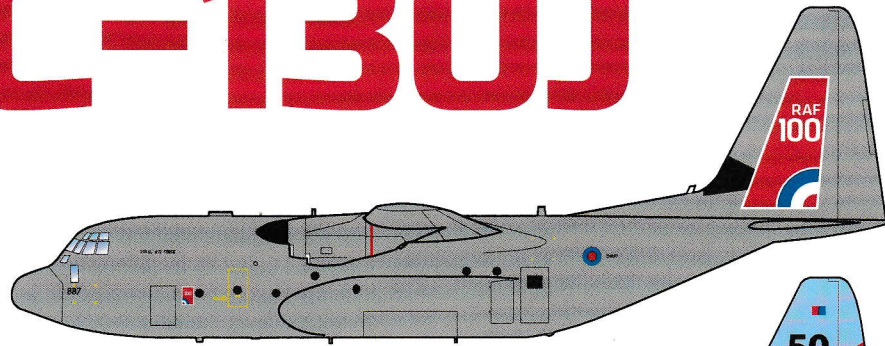

ROYAL AIR FORCE

C-130J

**THREE MARKING OPTIONS
FOR RAF HERCULES C5
SPECIAL SCHEMES
1/144 SCALE**

DECALS PRINTED BY

OPTION 1: RAF HERCULES C.5 ZH887
RAF 100TH ANNIVERSARY SCHEME
2018

OPTION 2: RAF HERCULES C.5 ZH883
HERCULES 50TH ANNIVERSARY SCHEME
2016

OPTION 3: RAF HERCULES C.5 ZH880
47 SQN 100TH ANNIVERSARY SCHEME
2016

TOP VIEW

NO ROUNDELS UNDERSIDE THE WINGS

APPLY RED/WHITE STRIPING TO PROPELLER BLADES

**VISIT THE REFERENCE PAGE FOR PHOTOS THAT COULD HELP
IN PAINTING AND DECAL PLACEMENT:**

WWW.CARACALMODELS.COM/REFERENCES/CD144018

- A** BS381C-241 DARK GREEN
- B** FLAT BLACK (FS37038)
- C** BS381C-172 PALE ROUND EL BLUE

Decals printed by Microscale in the US

Caracal Models
PO Box 92141
Austin, TX 78709
info@caracalmodels.com
<http://www.caracalmodels.com>