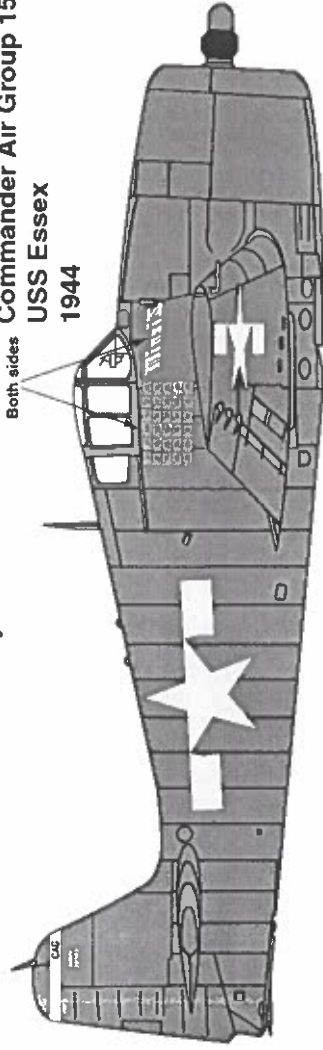

**SuperScale Decal No. 72-903**  
**Grumman F6F-5 Hellcat Aces**  
**VF-12, VF-29 & Cdr. Air Group 15**

**References:**  
 US Navy Carrier Fighters of WWII  
 Squadron Signal Publications  
 F6F Hellcat  
 Squadron Signal Publications  
 Hellcat Aces of WWII  
 by Barrett Tillman

**F6F-5**  
**Lt. Hamilton McWhorter III**  
**VF-12, USS Randolph**  
**1945**

**9**  
 On both gear doors

**NOTE:**  
 All aircraft overall Glossy Sea Blue

**Decals scaled to fit**  
**Academy F5F-5/3**

**F6F-5**  
**Cdr. David McCampbell**  
**Commander Air Group 15**  
**USS Essex**  
**1944**

Both sides

**AGC**

On both gear doors

**F6F-5**  
**Ens. Robert E. Murray**  
**VF-29, USS Cabot**  
**1945**

**7**