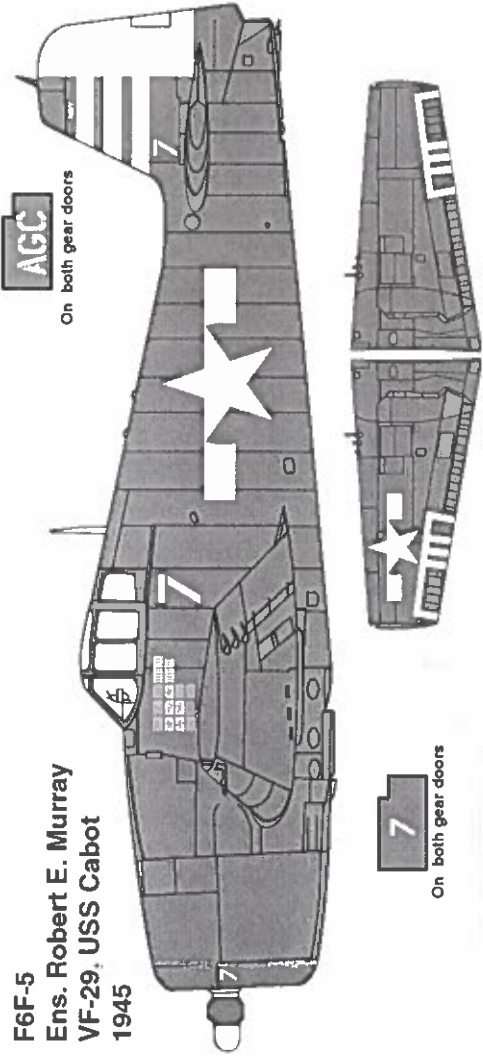

**SuperScale Decal No. 72-903**  
**Grumman F6F-5 Hellcat Aces**  
**VF-12, VF-29 & Cdr. Air Group 15**

**References:**  
 US Navy Carrier Fighters of WWII  
 Squadron Signal Publications  
 F6F Hellcat  
 Squadron Signal Publications  
 Hellcat Aces of WWII  
 by Barrett Tillman

**F6F-5**  
**Lt. Hamilton McWhorter III**  
**VF-12, USS Randolph**  
**1945**

**9**  
 On both gear doors

**NOTE:**  
 All aircraft overall Glossy Sea Blue

**Decals scaled to fit**  
**Academy F5F-5/3**

**F6F-5**  
**Cdr. David McCampbell**  
**Commander Air Group 15**  
**USS Essex**  
**1944**

Both sides

**AGC**

On both gear doors

**F6F-5**  
**Ens. Robert E. Murray**  
**VF-29, USS Cabot**  
**1945**

**7**

On both gear doors