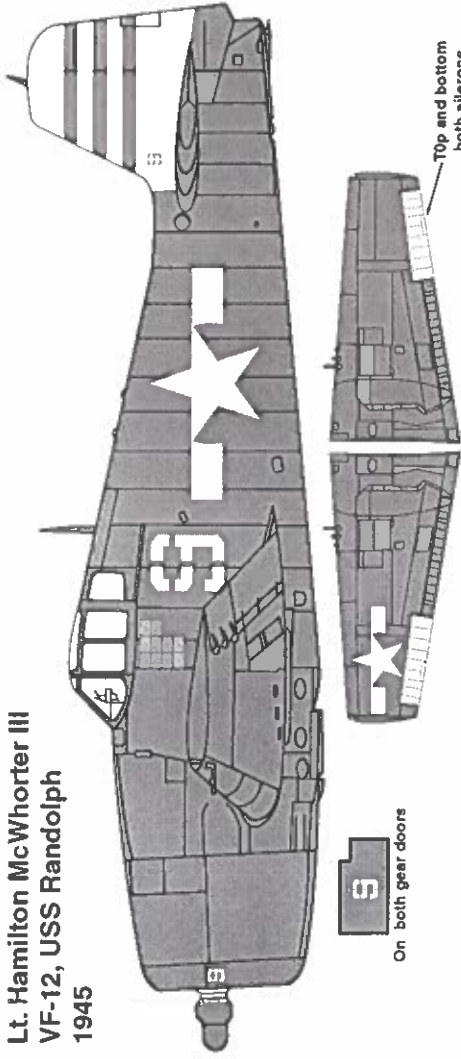

**SuperScale Decal No. 72-903**  
**Grumman F6F-5 Hellcat Aces**  
**VF-12, VF-29 & Cdr. Air Group 15**

**References:**  
 US Navy Carrier Fighters of WWII  
 Squadron Signal Publications  
 F6F Hellcat  
 Squadron Signal Publications  
 Hellcat Aces of WWII  
 by Barrett Tillman

**F6F-5**  
**Lt. Hamilton McWhorter III**  
**VF-12, USS Randolph**  
**1945**

**9**  
 On both gear doors

**NOTE:**  
 All aircraft overall Glossy Sea Blue

**Decals scaled to fit**  
**Academy F5F-5/3**

**F6F-5**  
**Cdr. David McCampbell**  
**Commander Air Group 15**  
**USS Essex**  
**1944**

Both sides

**AGC**

On both gear doors

**F6F-5**  
**Ens. Robert E. Murray**  
**VF-29, USS Cabot**  
**1945**

**7**