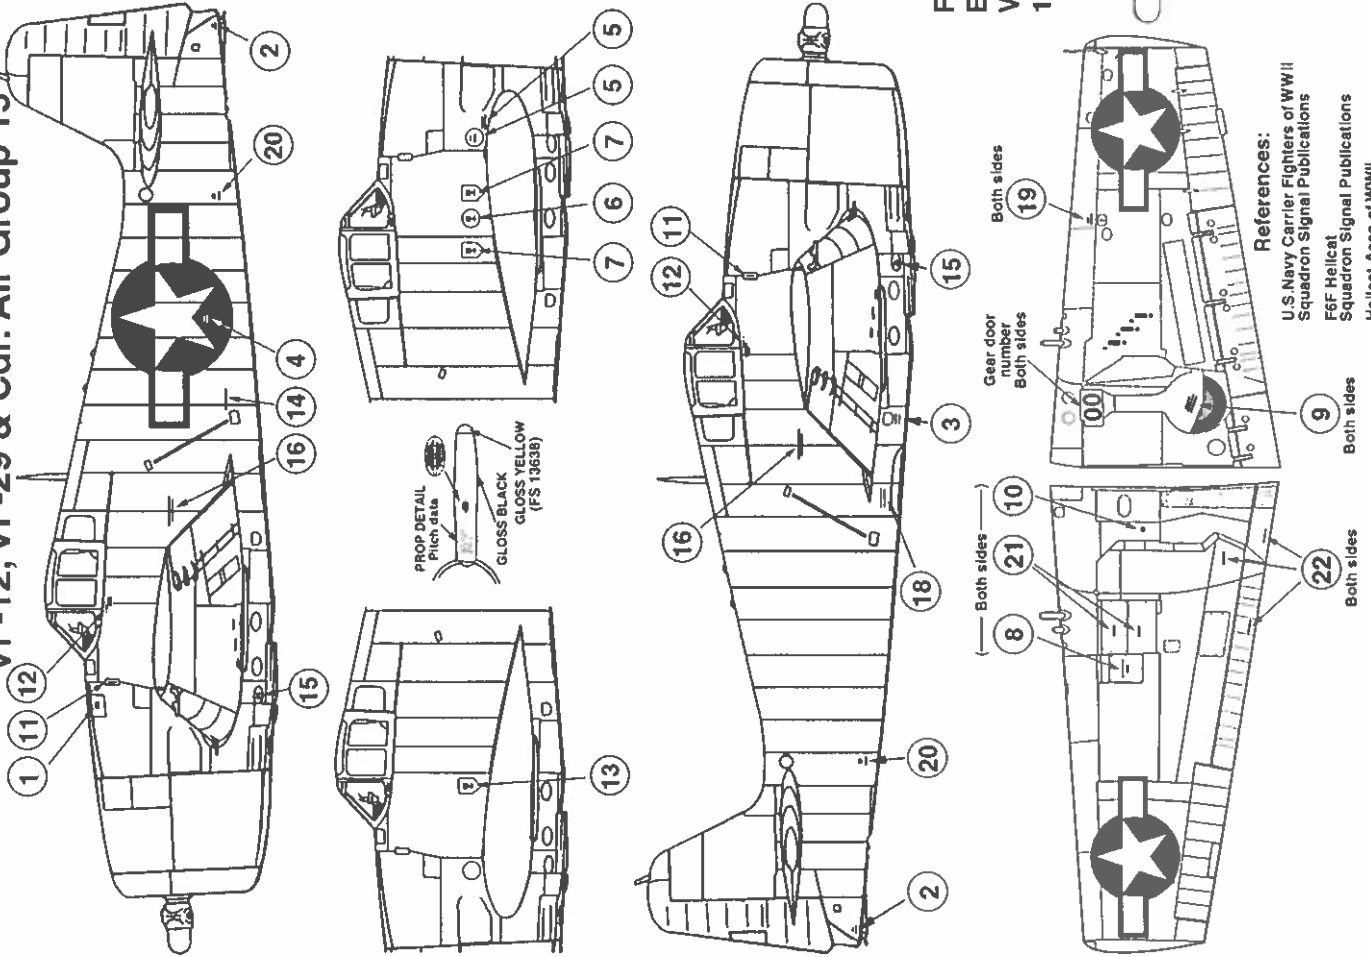

**SuperScale Decal No. 72-903**  
**Grumman F6F-5 Hellcat Aces**  
**VF-12, VF-29 & Cdr. Air Group 15**

**References:**  
 US Navy Carrier Fighters of WWII  
 Squadron Signal Publications  
 F6F Hellcat  
 Squadron Signal Publications  
 Hellcat Aces of WWII  
 by Barrett Tillman

**F6F-5**  
**Lt. Hamilton McWhorter III**  
**VF-12, USS Randolph**  
**1945**

**9**  
 On both gear doors

**NOTE:**  
 All aircraft overall Glossy Sea Blue

**Decals scaled to fit**  
**Academy F5F-5/3**

**F6F-5**  
**Cdr. David McCampbell**  
**Commander Air Group 15**  
**USS Essex**  
**1944**

Both sides

**AGC**

On both gear doors

**F6F-5**  
**Ens. Robert E. Murray**  
**VF-29, USS Cabot**  
**1945**

**7**

On both gear doors