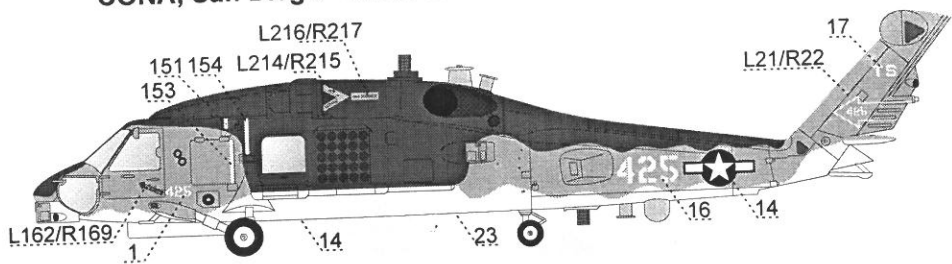

12 13 14 15 16

1 2 3 4 5 6 7 8 9

Recommended for
Italeri, Revell kits

Cat. No
ORA 48-03
Scale 1/48

**Conversion set
MH-60R Strike Hawk
Torpedo version**

**1. Sikorsky MH-60R Strikehawk, HSM-41
CONA, San Diego - North Island NAS, Feb. 2011**