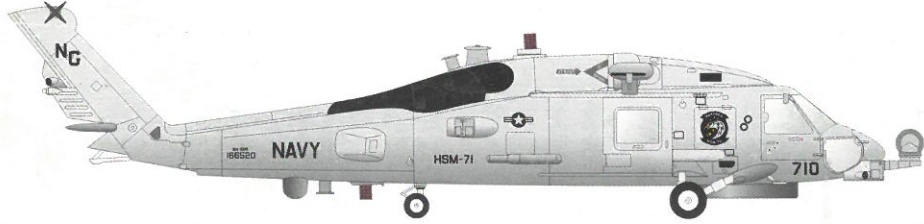

CONTACTS@OLIMPMODELSGROUP.COM

WWW.OLIMPMODELSGROUP.COM

affiliates.

The Decal Design, The Logo and Cover Design
is a property of Olimp Models Group and its

High quality resin parts with PE and decal