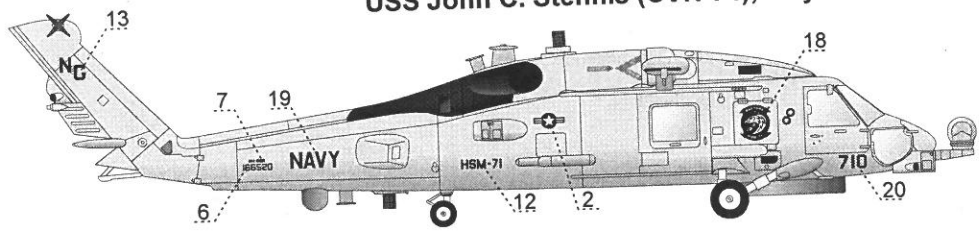

**2. Sikorsky MH-60R Strikehawk, HSM-71
USS John C. Stennis (CVN-74), May 2009**