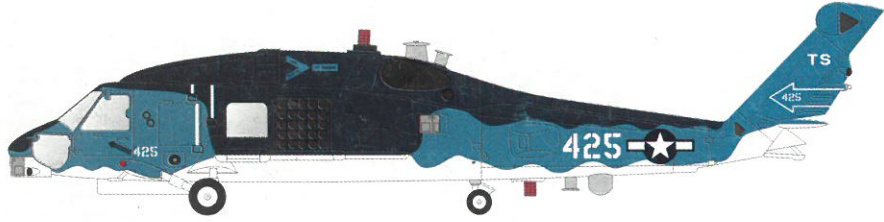

CONTACTS@OLIMPMODELSGROUP.COM

WWW.OLIMPMODELSGROUP.COM

affiliates.

The Decal Design, The Logo and Cover Design
is a property of Olimp Models Group and its

High quality resin parts with PE and decal