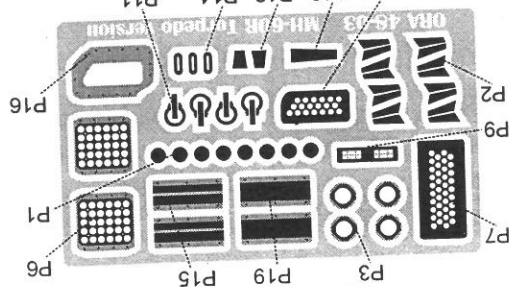

Conversion set
MH-60R Strike Hawk
Torpedo version

Recommended for
Italeri, Revell kits

1/48
scale

ORA
48-03

27 28 29 30 31

19 20 21 22 23 24 25 26

17 18 17

10 11

12 13 14 15 16

1 2 3 4 5 6 7 8 9

Recommended for
Italeri, Revell kits

Cat. No
ORA 48-03
Scale 1/48

**Conversion set
MH-60R Strike Hawk
Torpedo version**

**1. Sikorsky MH-60R Strikehawk, HSM-41
CONA, San Diego - North Island NAS, Feb. 2011**