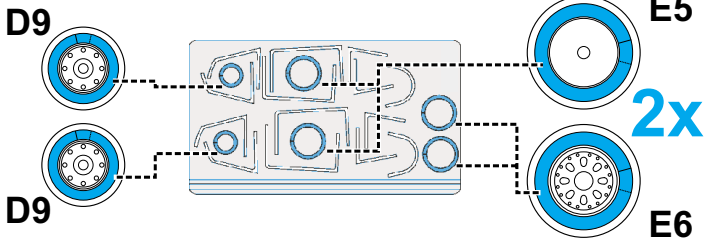

# F-15C Eagle

FOR Academy 1/48 KIT

EX 015

RUBBER  
COLOR

LIQUID MASK CAMOUFLAGE  
COLOR

LIQUID MASK