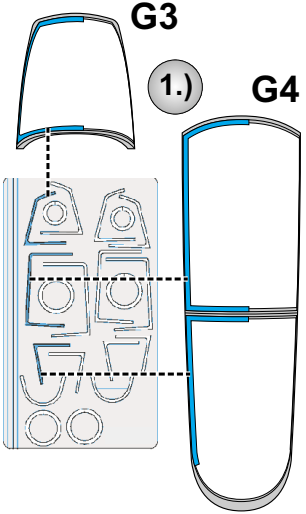

# F-15C Eagle

FOR Academy 1/48 KIT

EX 015

RUBBER  
COLOR

LIQUID MASK CAMOUFLAGE  
COLOR

LIQUID MASK