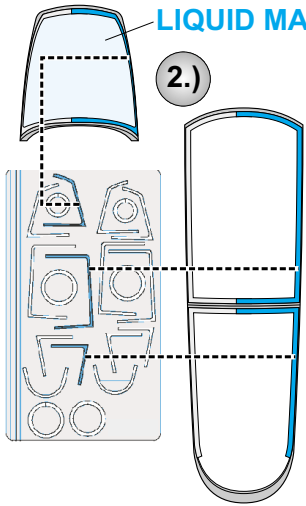

# F-15C Eagle

FOR Academy 1/48 KIT

EX 015

RUBBER  
COLOR

LIQUID MASK CAMOUFLAGE  
COLOR

LIQUID MASK