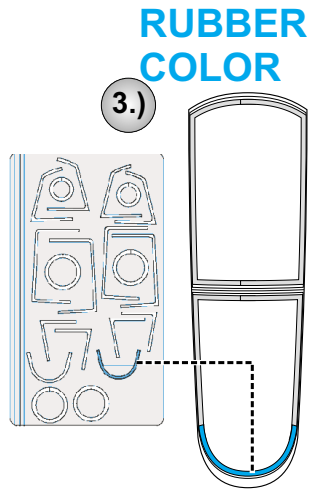

# F-15C Eagle

FOR Academy 1/48 KIT

EX 015

RUBBER  
COLOR

LIQUID MASK CAMOUFLAGE  
COLOR

LIQUID MASK