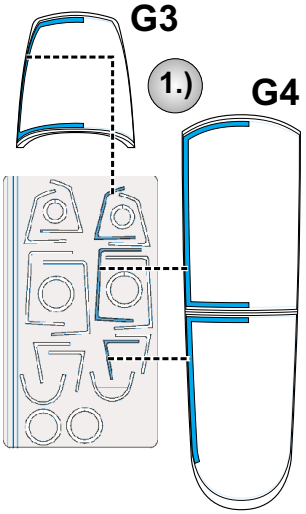

# F-15C Eagle

FOR Academy 1/48 KIT

EX 015

RUBBER  
COLOR

LIQUID MASK CAMOUFLAGE  
COLOR

LIQUID MASK