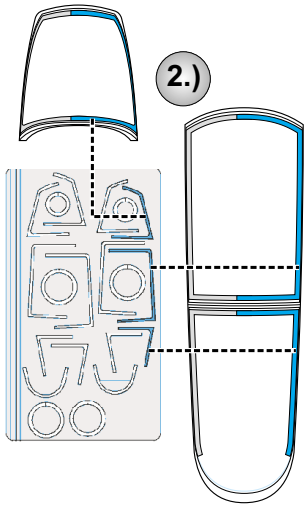

# F-15C Eagle

FOR Academy 1/48 KIT

EX 015

RUBBER  
COLOR

LIQUID MASK CAMOUFLAGE  
COLOR

LIQUID MASK