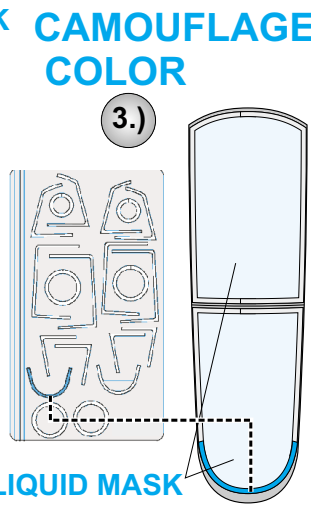

# F-15C Eagle

FOR Academy 1/48 KIT

EX 015

RUBBER  
COLOR

LIQUID MASK CAMOUFLAGE  
COLOR

LIQUID MASK