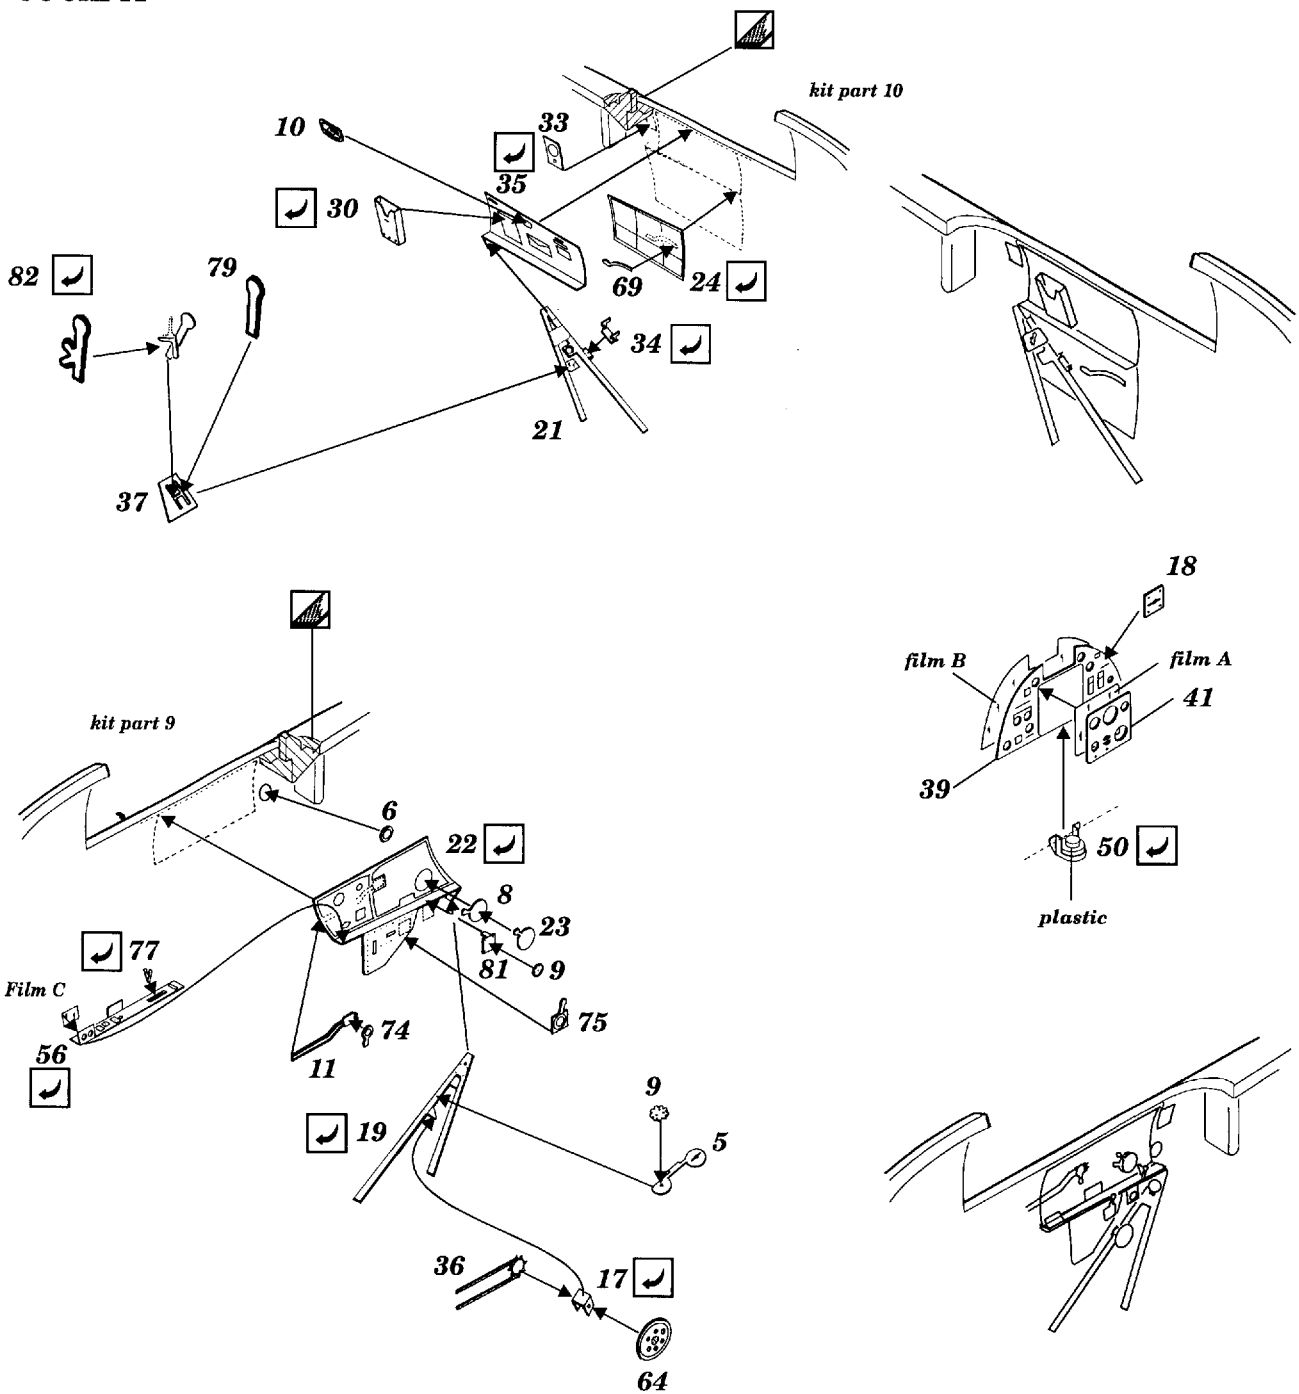

# Hurricane Mk.IIB

1/72 scale detail set for Revell kit

- OPPOSITE SIDE
- REMOVE
- BEND
- REPLACE
- GRIND
- OPTION

## A COCKPIT

**B** CANOPY

**C** WHEEL WELL

### E LANDING FLAPS

### F EXTERNAL PARTS