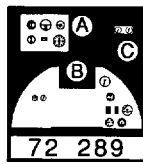

# Hurricane Mk.IIB

1/72 scale detail set for Revell kit

- OPPOSITE SIDE
- REMOVE
- BEND
- REPLACE
- GRIND
- OPTION