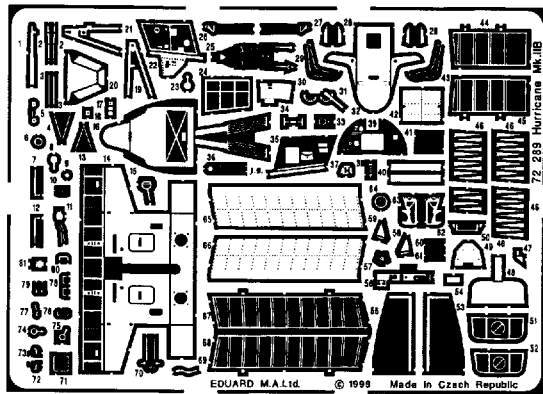

# Hurricane Mk.IIB

1/72 scale detail set for Revell kit

- OPPOSITE SIDE
- REMOVE
- BEND
- REPLACE
- GRIND
- OPTION

## A COCKPIT

**B** CANOPY

**C** WHEEL WELL

### E LANDING FLAPS

### F EXTERNAL PARTS