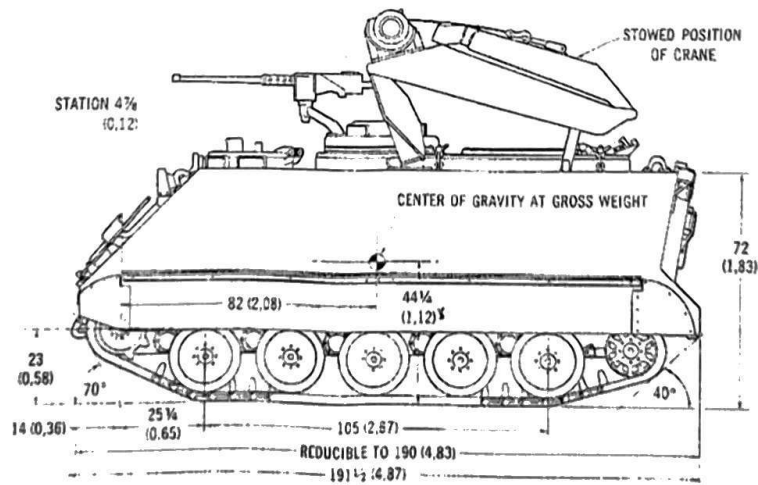

HOBBY LINK

THE CONVERT SET M113 FITTER OF AUSTRALIA IN VIETNAM WAR FOR M113A ACADEMY KIT SCALE 1/35

Part1

Part2

Part3

Part4

Part5

Part6