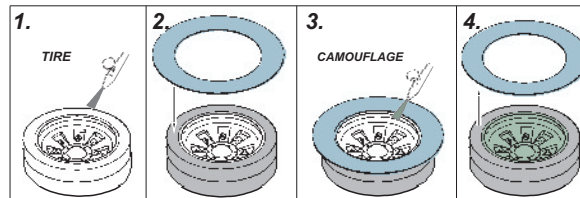

# Sd.Kfz.8 DB10 Gepanzerte 12t

A die-cut mask for accurate painting for Trumpeter kit

*1/35 KIT*

**2x**

**A**  
KIT  
PARTS:  
B6,B7,  
B8,B9

**B**  
KIT  
PARTS:  
B20,B23