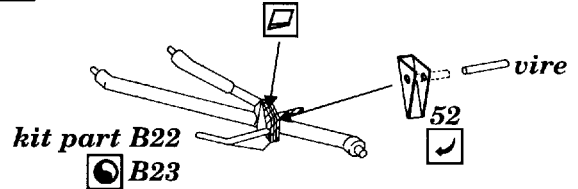

AH-64A Apache

1/48 scale detail set for Academy kit

- OPPOSITE SIDE
- REMOVE
- BEND
- REPLACE
- GRIND

A COCKPIT

B TAIL UNDERCARRIAGE

C MAIN UNDERCARRIAGE

E ENGINE

D WING