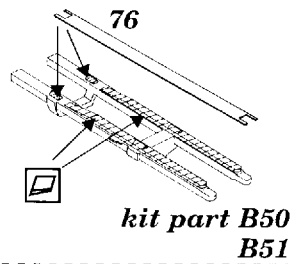

F CAFF DISPENSER

G WEAPONS

H EXTERIOR PARTS

I CANOPY