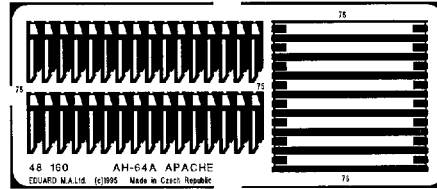

AH-64A Apache

1/48 scale detail set for Academy kit

- OPPOSITE SIDE
- REMOVE
- BEND
- REPLACE
- GRIND

A COCKPIT

B TAIL UNDERCARRIAGE

C MAIN UNDERCARRIAGE

E ENGINE

D WING