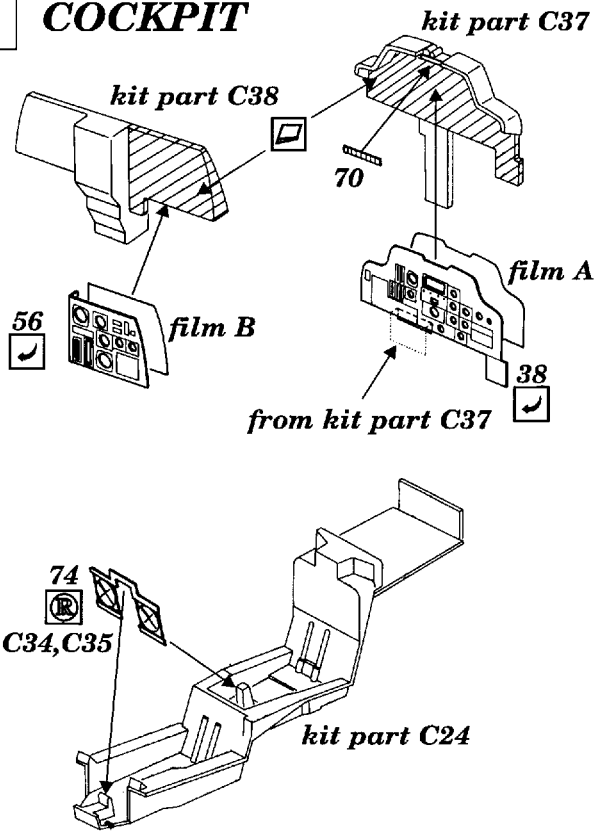

AH-64A Apache

1/48 scale detail set for Academy kit

- OPPOSITE SIDE
- REMOVE
- BEND
- REPLACE
- GRIND

A COCKPIT

B TAIL UNDERCARRIAGE

C MAIN UNDERCARRIAGE

E ENGINE

D WING