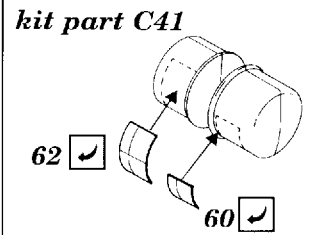

H EXTERIOR PARTS