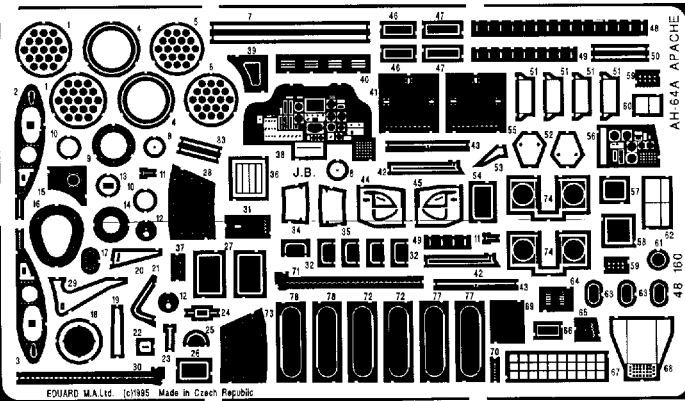

AH-64A Apache

1/48 scale detail set for Academy kit

- OPPOSITE SIDE
- REMOVE
- BEND
- REPLACE
- GRIND

A COCKPIT

B TAIL UNDERCARRIAGE

C MAIN UNDERCARRIAGE

E ENGINE

D WING

F CAFF DISPENSER

G WEAPONS

H EXTERIOR PARTS

I CANOPY