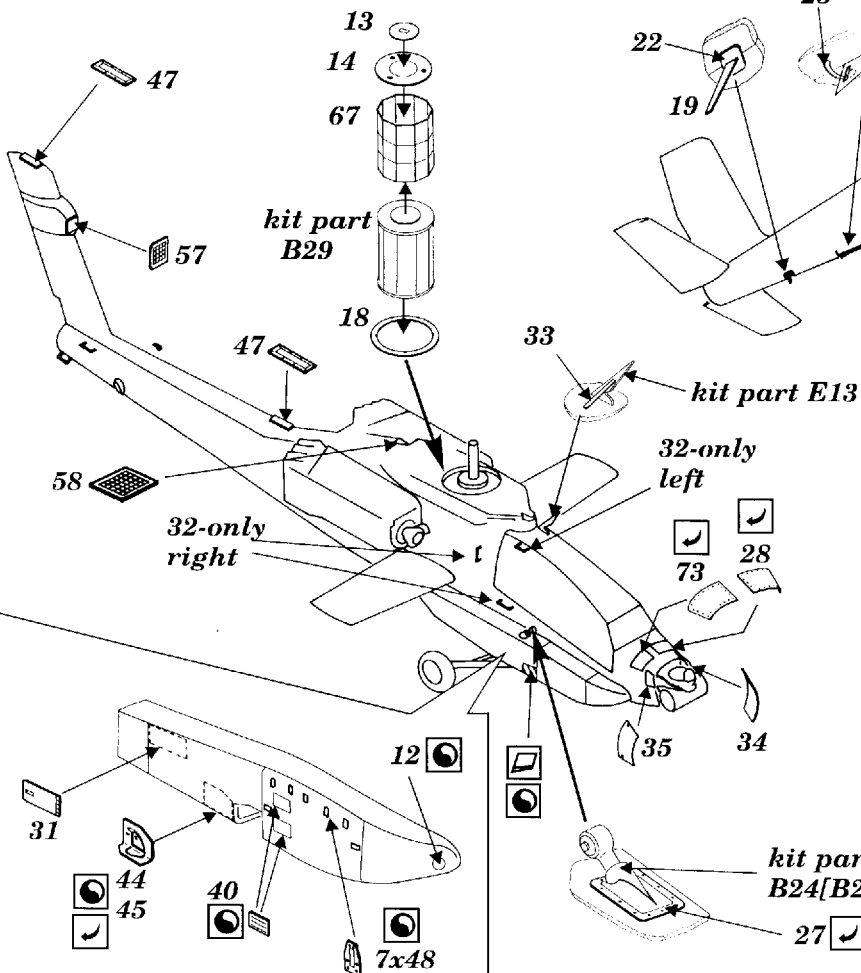

AH-64A Apache

1/48 scale detail set for Academy kit

- OPPOSITE SIDE
- REMOVE
- BEND
- REPLACE
- GRIND

A COCKPIT

B TAIL UNDERCARRIAGE

C MAIN UNDERCARRIAGE

E ENGINE

D WING

F CAFF DISPENSER

G WEAPONS

H EXTERIOR PARTS

I CANOPY