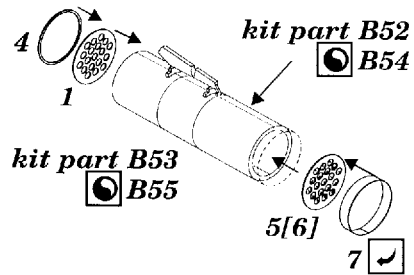

F CAFF DISPENSER

G WEAPONS

H EXTERIOR PARTS

I CANOPY