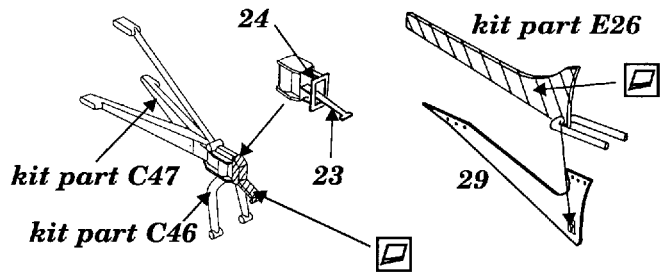

AH-64A Apache

1/48 scale detail set for Academy kit

- OPPOSITE SIDE
- REMOVE
- BEND
- REPLACE
- GRIND

A COCKPIT

B TAIL UNDERCARRIAGE

C MAIN UNDERCARRIAGE

E ENGINE

D WING