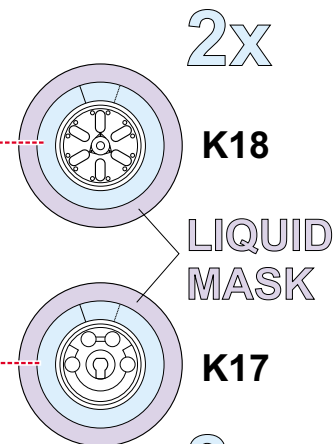

eduard
MASK

F-18A/C Hornet

The die-cut mask for accurate canopy frame painting of the
Hasegawa 1/48 KIT

EX 003

LIQUID MASK

LIQUID MASK