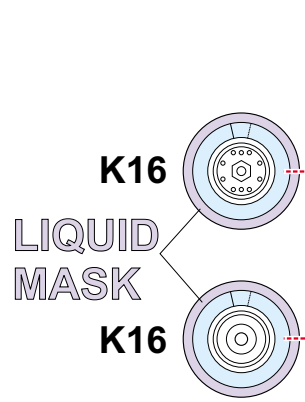

eduard
MASK

F-18A/C Hornet

The die-cut mask for accurate canopy frame painting of the
Hasegawa 1/48 KIT

EX 003

LIQUID MASK

LIQUID MASK