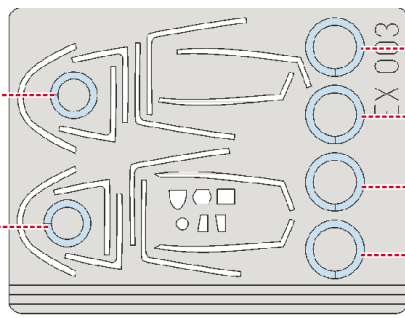

eduard
MASK

F-18A/C Hornet

The die-cut mask for accurate canopy frame painting of the
Hasegawa 1/48 KIT

EX 003

LIQUID MASK

LIQUID MASK