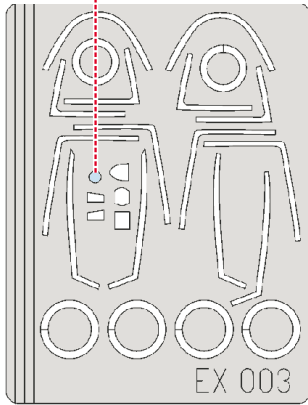

eduard
MASK

F-18A/C Hornet

The die-cut mask for accurate canopy frame painting of the
Hasegawa 1/48 KIT

EX 003

LIQUID MASK

LIQUID MASK