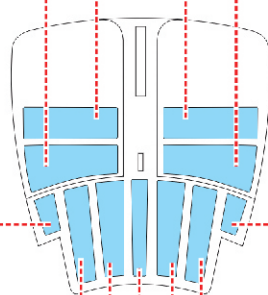

Victor SR.2

CX 530

for kit **AIRFIX**

scale **1/72**

N3

11x

M10

M6