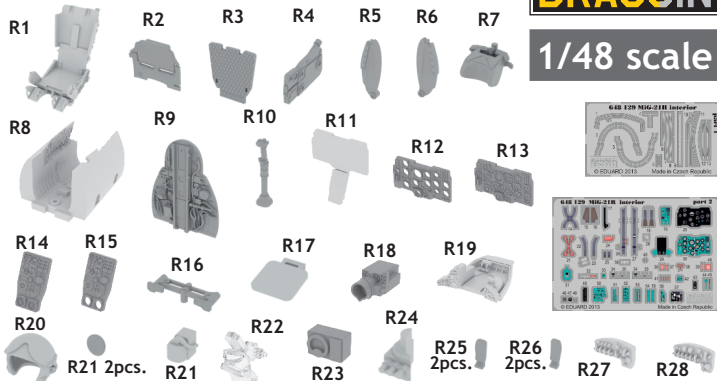

648 129 MiG-21R interior

For Eduard kit - pro stavebnici Eduard

eduard
BRASSIN

1/48 scale

COLOURS

GSI Creos (GUNZE)			GSI Creos (GUNZE)		
AQUEOUS	Mr.COLOR		AQUEOUS	Mr.COLOR	
H 1	C 1	WHITE	H 45		EMERALD GREEN
H 2	C 2	BLACK	H 53	C 13	NEUTRAL GRAY
H 3	C 3	RED	H 332	C32	LIGHT AIRCRAFT GRAY
H 12	C33	FLAT BLACK			
H 27	C 44	TAN			
			Mr.METAL COLOR		
			MC218		ALUMINIUM
C34 60% + C66 20% + C80 20%			INTERIOR		

This product contains metal and resin detail parts for upgrading scale plastic models. When selecting this set make sure that it is for the kit mentioned in product name as these sets are made specifically for that kit. When upgrading the model some cutting or corrections may be necessary for parts to fit accurately. **WARNING!** This set contains small and sharp parts. Work carefully in a ventilated and well-lit room. Safety glasses are recommended. This product is not suitable for children below 14 years of age.