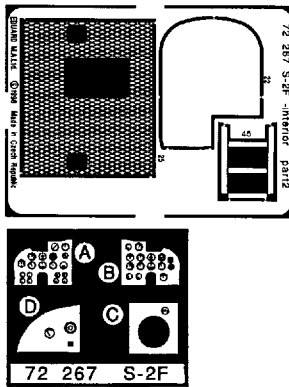

S-2F Tracker -interior

1/72 scale detail set for Hasegawa kit

- OPPOSITE SIDE
- REMOVE
- BEND
- REPLACE
- GRIND
- OPTION

A

kit part 11

2

37

26

12

13

38

43

Make from plastic for one pair seats

B

kit part 1

kit part 2

kit part 1

C

33

20

4

5

16

17