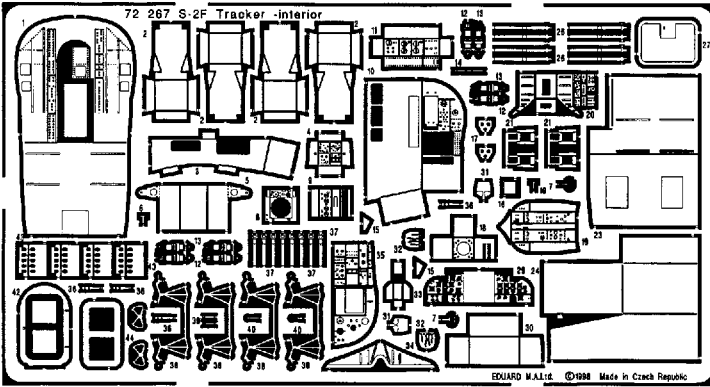

S-2F Tracker -interior

1/72 scale detail set for Hasegawa kit

- OPPOSITE SIDE
- REMOVE
- BEND
- REPLACE
- GRIND
- OPTION

A

kit part 11

2

37

26

12

13

38

43

Make from plastic for one pair seats

B

kit part 1

kit part 2

kit part 1

C

33

20

4

5

16

17