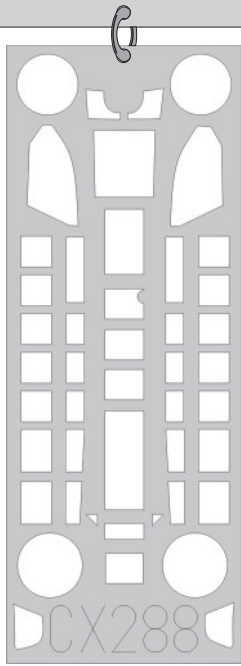

eduard
MASK

CX 288

Bf 110E 1/72

The die-cut mask for accurate canopy frame painting of the
Airfix scale 1/72 KIT

107C

107C

2x

99E
100E

3.)

107C

2x

99E
100E

4.)