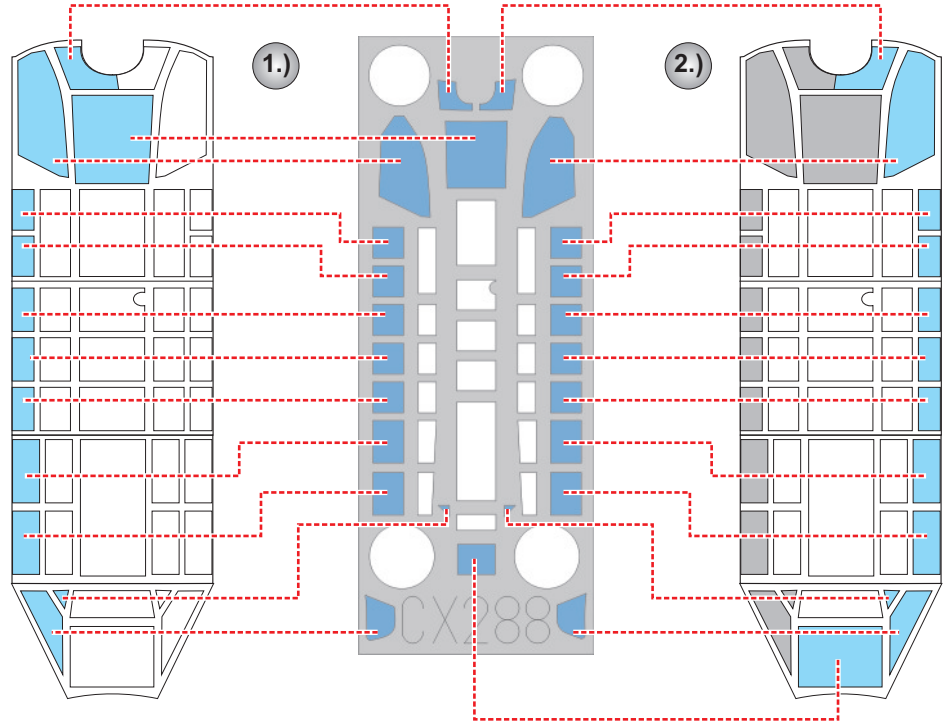

eduard
MASK

CX 288

Bf 110E 1/72

The die-cut mask for accurate canopy frame painting of the
Airfix scale 1/72 KIT

107C

107C

2x

99E
100E

3.)

107C

2x

99E
100E

4.)