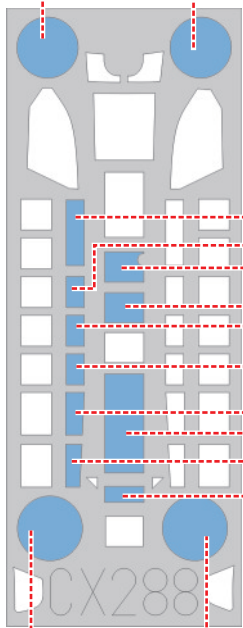

eduard
MASK

CX 288

Bf 110E 1/72

The die-cut mask for accurate canopy frame painting of the
Airfix scale 1/72 KIT

107C

107C

2x

99E
100E

3.)

107C

2x

99E
100E

4.)