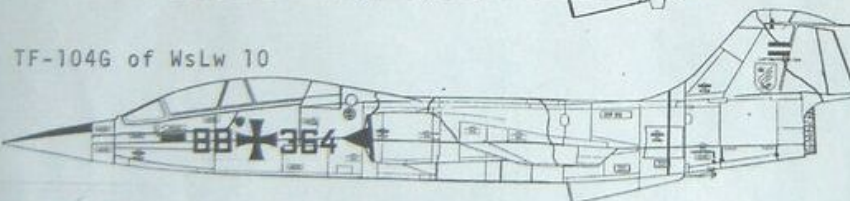

SPLIT VIEW 104G
TF-104G Pattern Similar

GENERAL PAINTING INFORMATION
W. GERMAN LUFTWAFFE & MARINE F-104s

	Dark Green and Dark Sea Grey	All upper surfaces of fuselage, wings, tail & tip tanks as indicated.
	Light Grey	All undersurfaces of fuselage, wings, tail & tip tanks as indicated.
	Off-White	Lower portion of nose cone.
	Yellow	Center portions of tip tanks.
	Black	Antiglare panel & intakes as indicated.
	Red	Turbine warning stripe
	National Insignia - Fuselage .450" Wings .500"	
	Federal Standard Color Equivalents	Dk. Green #34079 Lt. Grey #3644C Dk. Sea Grey #36118

All Aircraft Depicted Carry Standard Paint Scheme

F-104G of JABO G 31 'BOELCHE'

RF-104G of AG 52

F-104G of MFG 2

TF-104G of WsLw 10

SPLIT VIEW SHOWING MARKINGS COMMON TO ALL VERSIONS

Note: All known Luftwaffe & Marine Unit Badges are included on this sheet. Refer to "Profile" No. 133 for those not illustrated.