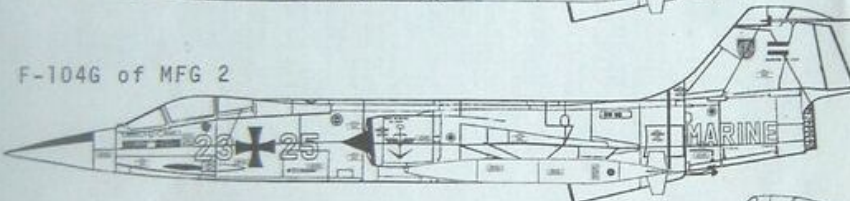

SPLIT VIEW 104G
TF-104G Pattern Similar

GENERAL PAINTING INFORMATION
W. GERMAN LUFTWAFFE & MARINE F-104s

	Dark Green and Dark Sea Grey	All upper surfaces of fuselage, wings, tail & tip tanks as indicated.
	Light Grey	All undersurfaces of fuselage, wings, tail & tip tanks as indicated.
	Off-White	Lower portion of nose cone.
	Yellow	Center portions of tip tanks.
	Black	Antiglare panel & intakes as indicated.
	Red	Turbine warning stripe
	National Insignia - Fuselage .450" Wings .500"	
	Federal Standard Color Equivalents	Dk. Green #34079 Lt. Grey #3644C Dk. Sea Grey #36118

All Aircraft Depicted Carry Standard Paint Scheme

F-104G of JABO G 31 'BOELCHE'

RF-104G of AG 52

F-104G of MFG 2

TF-104G of WsLw 10

SPLIT VIEW SHOWING MARKINGS COMMON TO ALL VERSIONS

Note: All known Luftwaffe & Marine Unit Badges are included on this sheet. Refer to "Profile" No. 133 for those not illustrated.