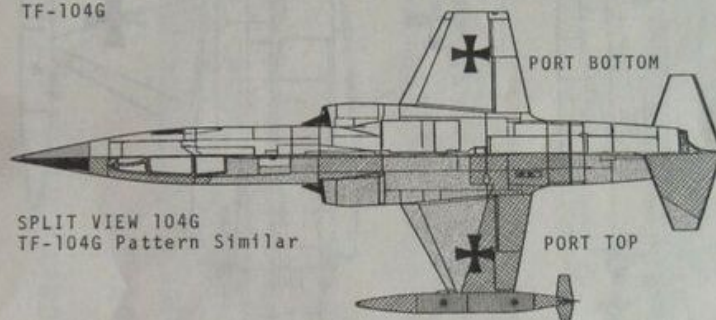

32nd Scale
72-88

W. GERMAN LUFTWAFFE F-104s

MICROSCALE DECAL
BY KRASEL INDUSTRIES INC.

AIRCRAFT

MICRO SCALE SHEET # 72-88
W. GERMAN LUFTWAFFE F-104s

BASIC CAMOUFLAGE
PATTERNS

F-104G

TF-104G

SPLIT VIEW 104G
TF-104G Pattern Similar

GENERAL PAINTING INFORMATION
W. GERMAN LUFTWAFFE & MARINE F-104s

	Dark Green and Dark Sea Grey	All upper surfaces of fuselage, wings, tail & tip tanks as indicated.
	Light Grey	All undersurfaces of fuselage, wings, tail & tip tanks as indicated.
	Off-White	Lower portion of nose cone.
	Yellow	Center portions of tip tanks.
	Black	Antiglare panel & intakes as indicated.
	Red	Turbine warning stripe
	National Insignia - Fuselage .450" Wings .500"	
	Federal Standard Color Equivalents	Dk. Green #34079 Lt. Grey #3644C Dk. Sea Grey #36118