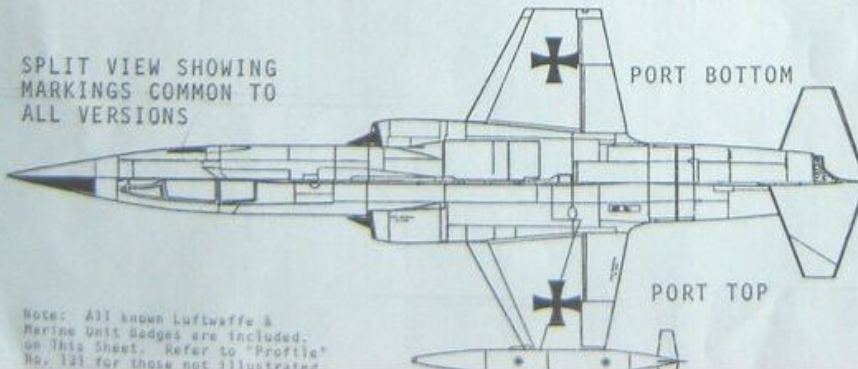

SPLIT VIEW 104G
TF-104G Pattern Similar

GENERAL PAINTING INFORMATION
W. GERMAN LUFTWAFFE & MARINE F-104s

	Dark Green and Dark Sea Grey	All upper surfaces of fuselage, wings, tail & tip tanks as indicated.
	Light Grey	All undersurfaces of fuselage, wings, tail & tip tanks as indicated.
	Off-White	Lower portion of nose cone.
	Yellow	Center portions of tip tanks.
	Black	Antiglare panel & intakes as indicated.
	Red	Turbine warning stripe
	National Insignia - Fuselage .450" Wings .500"	
	Federal Standard Color Equivalents	Dk. Green #34079 Lt. Grey #3644C Dk. Sea Grey #36118

All Aircraft Depicted Carry Standard Paint Scheme

F-104G of JABO G 31 'BOELCHE'

RF-104G of AG 52

F-104G of MFG 2

TF-104G of WsLw 10

SPLIT VIEW SHOWING MARKINGS COMMON TO ALL VERSIONS

Note: All known Luftwaffe & Marine Unit Badges are included on this sheet. Refer to "Profile" No. 133 for those not illustrated.