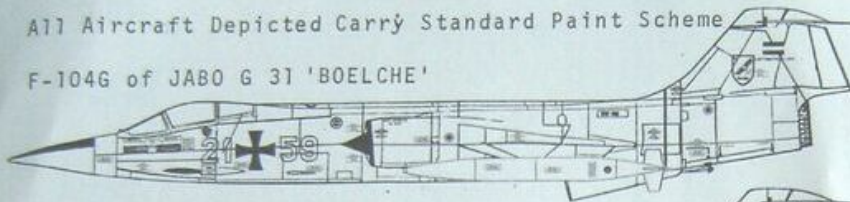

All Aircraft Depicted Carry Standard Paint Scheme

F-104G of JABO G 31 'BOELCHE'