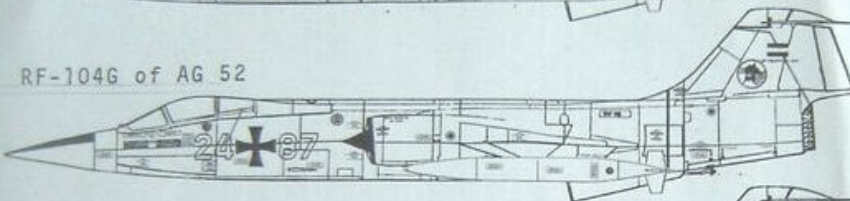

RF-104G of AG 52