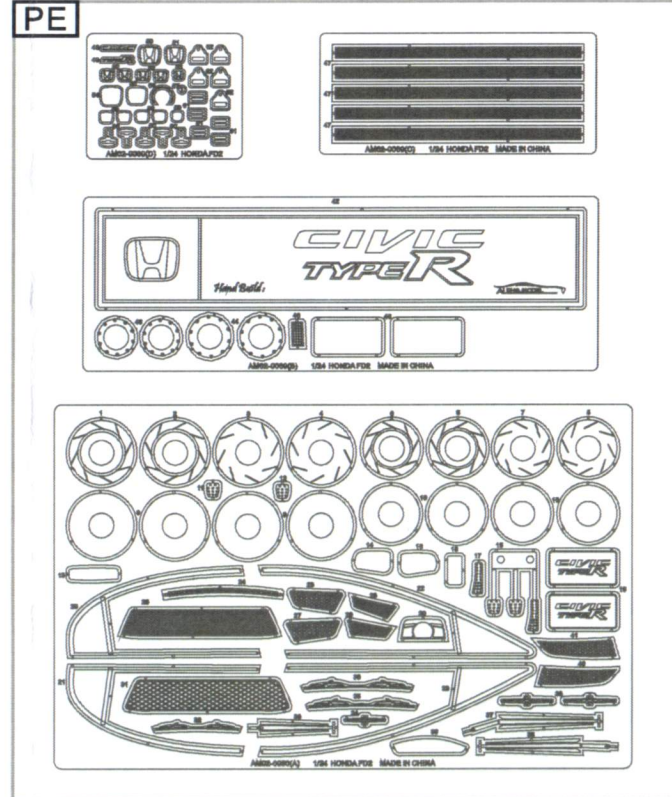

Honda Civic Type-R(FD2) 1/24 Scale Full Detail Kit

ALPHA MODEL
AM02-0060

Honda Civic Type-R(FD2) 1/24 Scale Full Detail Kit

ALPHA MODEL
AM02-0060

Honda Civic Type-R(FD2) 1/24 Scale Full Detail Kit

Honda Civic Type-R(FD2) 1/24 Scale Full Detail Kit

ALPHA MODEL

AM02-0060