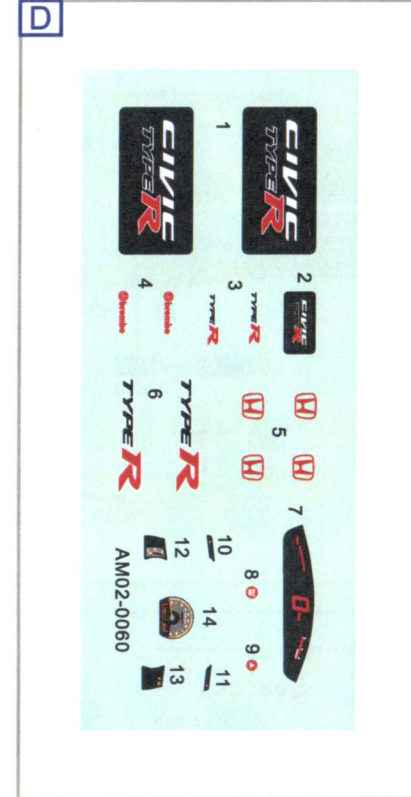

Honda Civic Type-R(FD2) 1/24 Scale Full Detail Kit

ALPHA MODEL
AM02-0060

Honda Civic Type-R(FD2) 1/24 Scale Full Detail Kit

ALPHA MODEL
AM02-0060

Honda Civic Type-R(FD2) 1/24 Scale Full Detail Kit

Honda Civic Type-R(FD2) 1/24 Scale Full Detail Kit