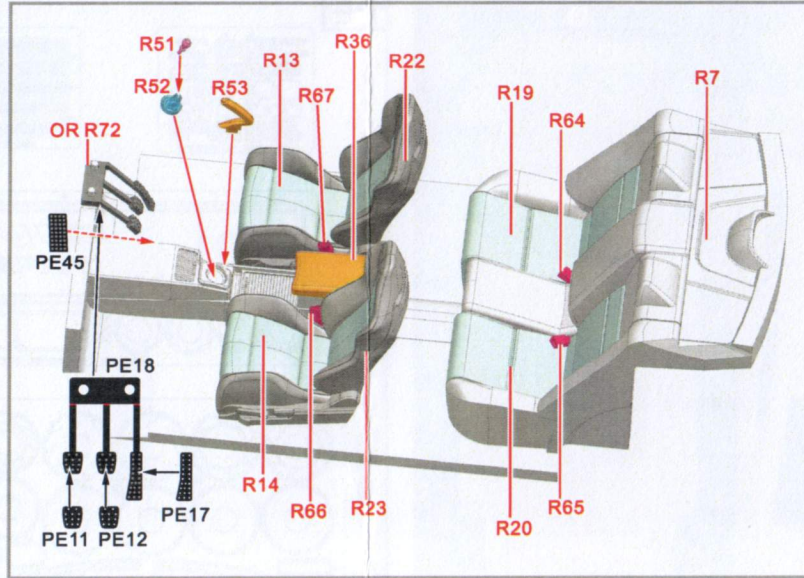

Honda Civic Type-R(FD2) 1/24 Scale Full Detail Kit

ALPHA MODEL
AM02-0060

Honda Civic Type-R(FD2) 1/24 Scale Full Detail Kit

ALPHA MODEL
AM02-0060

Honda Civic Type-R(FD2) 1/24 Scale Full Detail Kit

Honda Civic Type-R(FD2) 1/24 Scale Full Detail Kit

ALPHA MODEL

AM02-0060