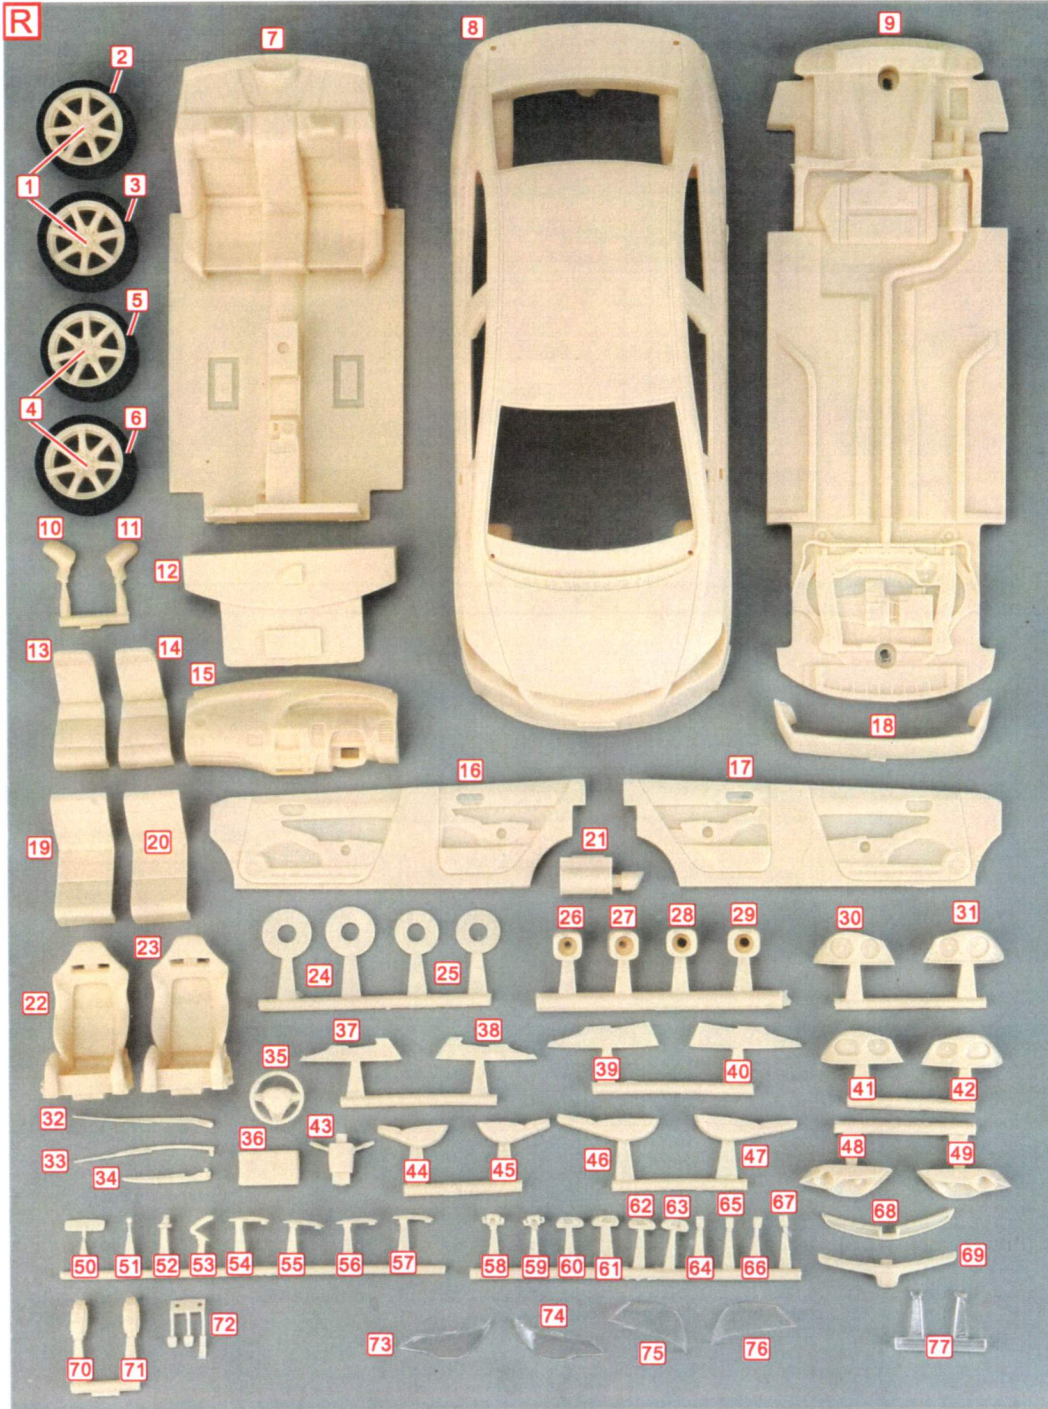

Honda Civic Type-R(FD2) 1/24 Scale Full Detail Kit

ALPHA MODEL
AM02-0060

Honda Civic Type-R(FD2) 1/24 Scale Full Detail Kit

ALPHA MODEL
AM02-0060

Honda Civic Type-R(FD2) 1/24 Scale Full Detail Kit

Honda Civic Type-R(FD2) 1/24 Scale Full Detail Kit

ALPHA MODEL

AM02-0060