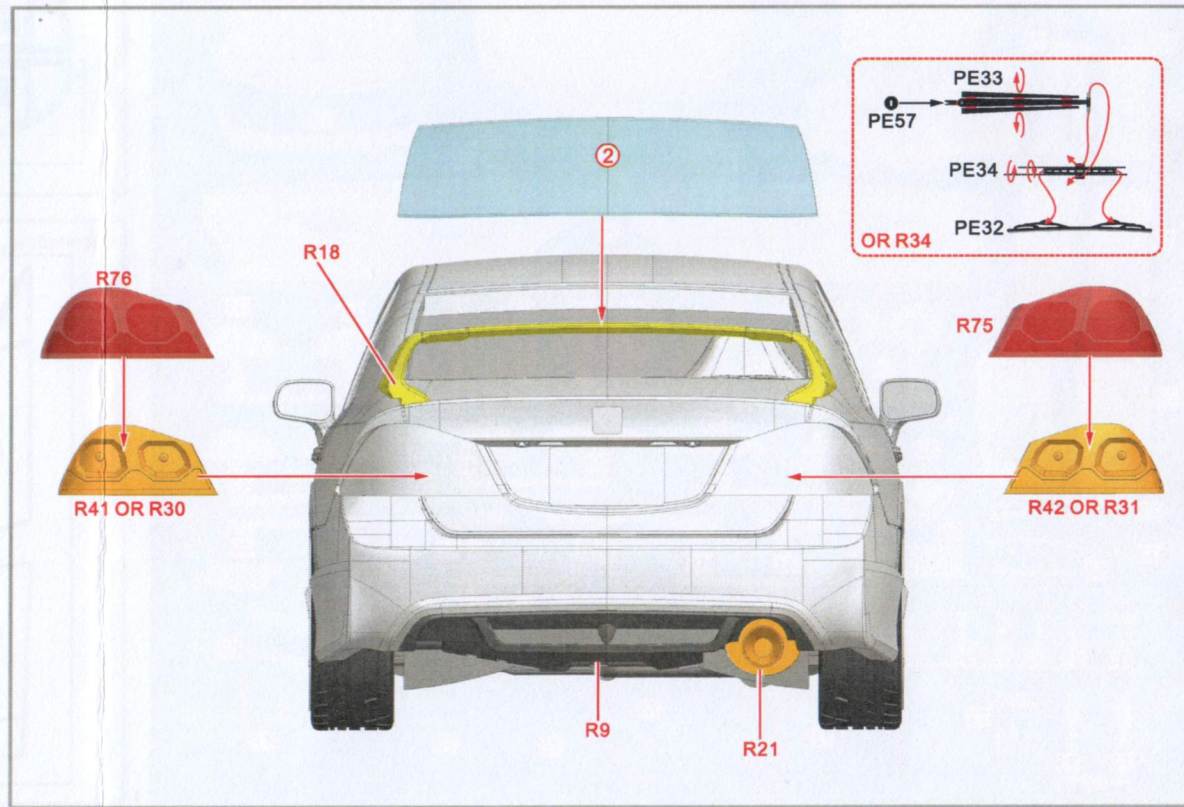

Honda Civic Type-R(FD2) 1/24 Scale Full Detail Kit

ALPHA MODEL
AM02-0060

Honda Civic Type-R(FD2) 1/24 Scale Full Detail Kit

ALPHA MODEL
AM02-0060

Honda Civic Type-R(FD2) 1/24 Scale Full Detail Kit

Honda Civic Type-R(FD2) 1/24 Scale Full Detail Kit

ALPHA MODEL

AM02-0060