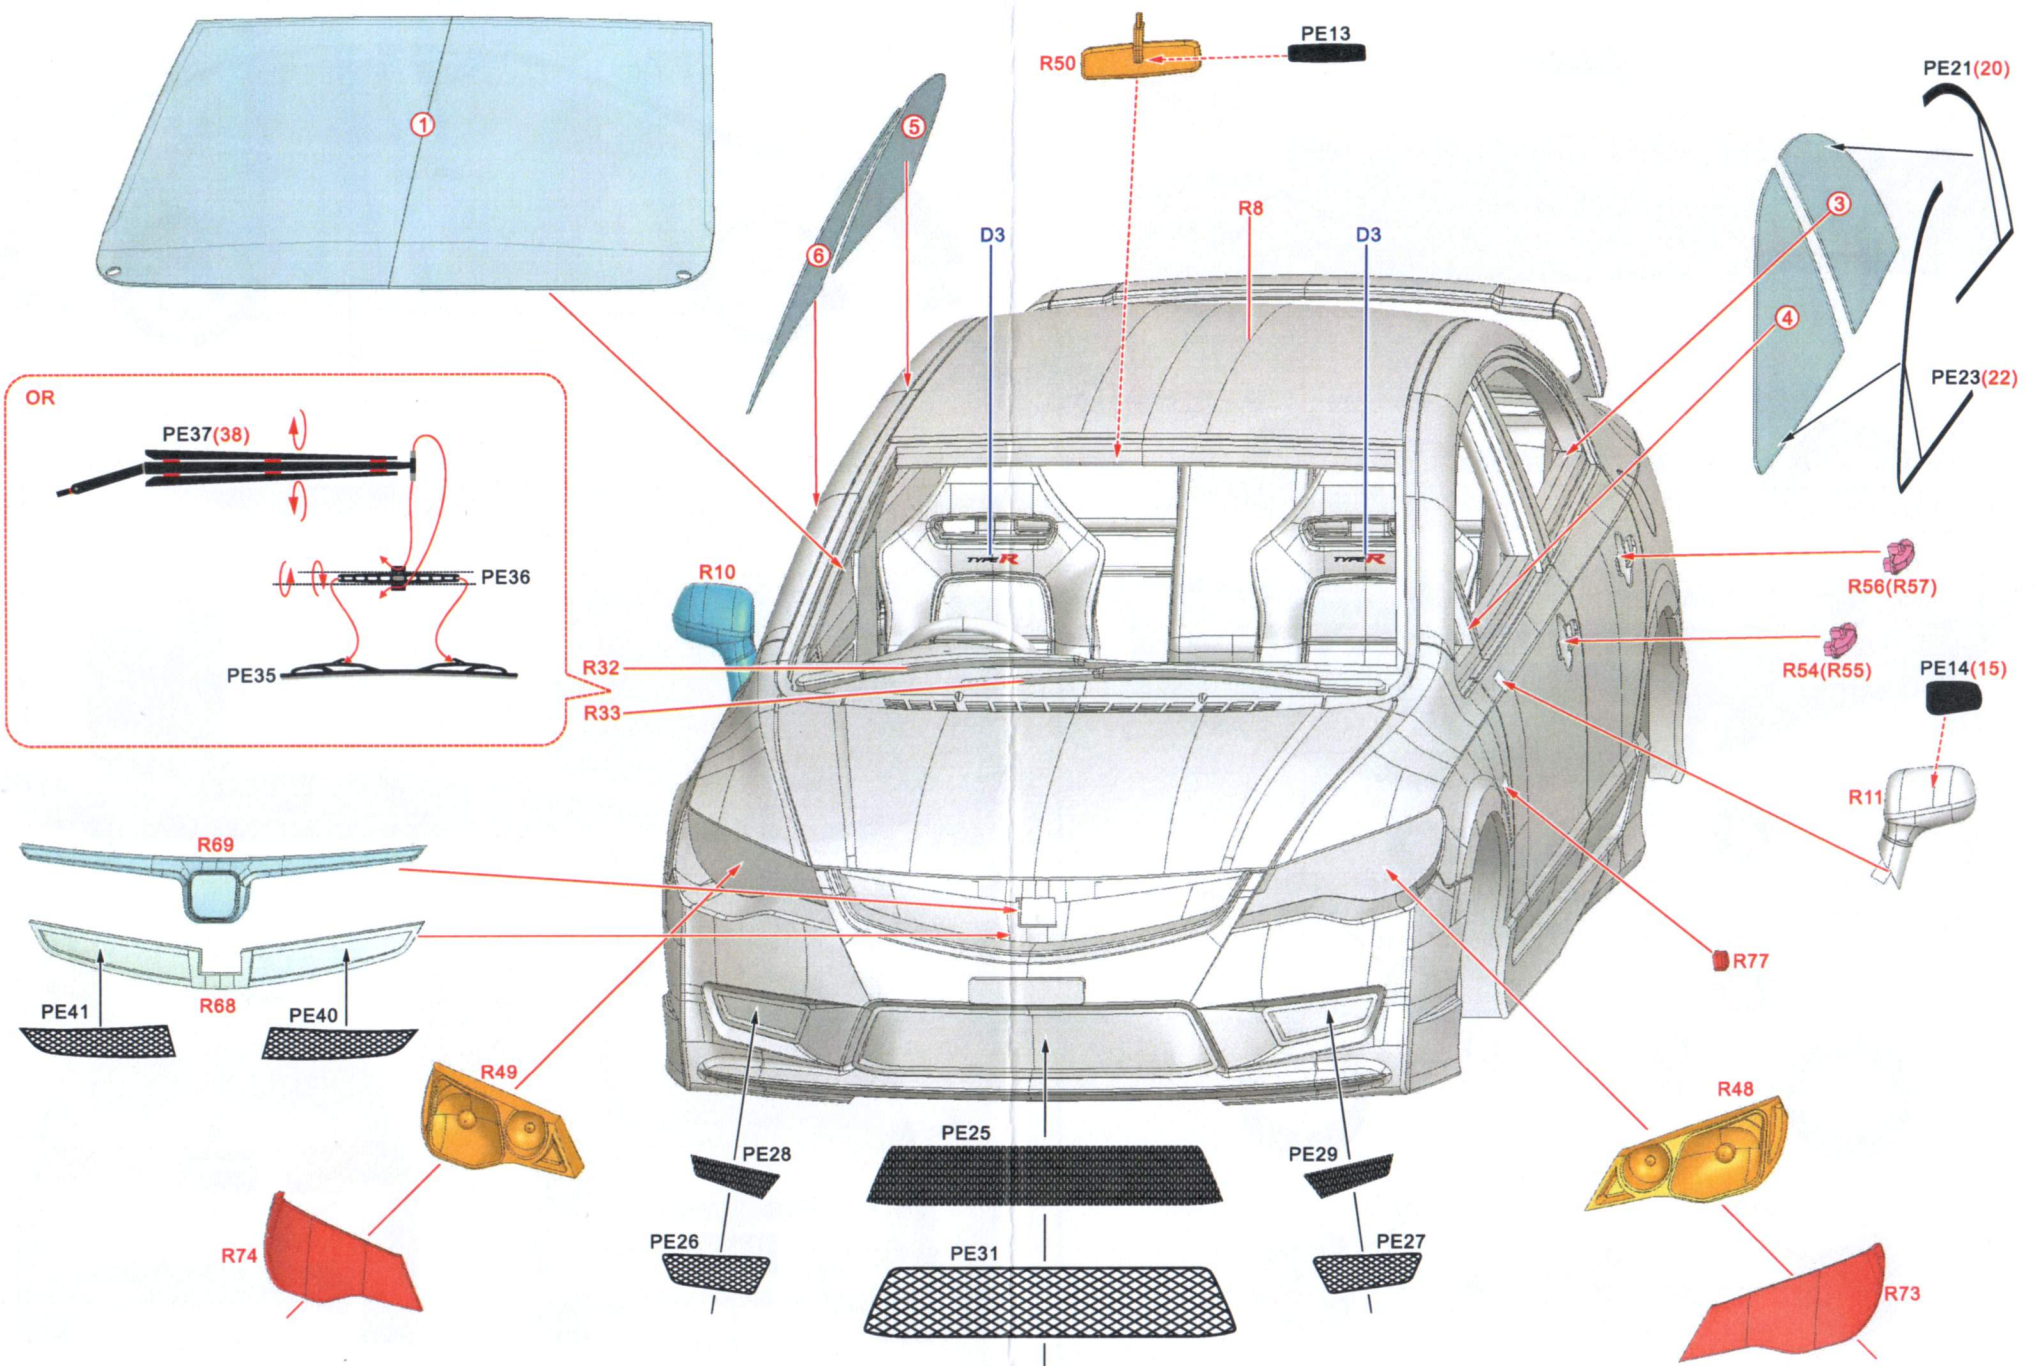

Honda Civic Type-R(FD2) 1/24 Scale Full Detail Kit

ALPHA MODEL
AM02-0060

Honda Civic Type-R(FD2) 1/24 Scale Full Detail Kit

ALPHA MODEL
AM02-0060

Honda Civic Type-R(FD2) 1/24 Scale Full Detail Kit

Honda Civic Type-R(FD2) 1/24 Scale Full Detail Kit

ALPHA MODEL

AM02-0060