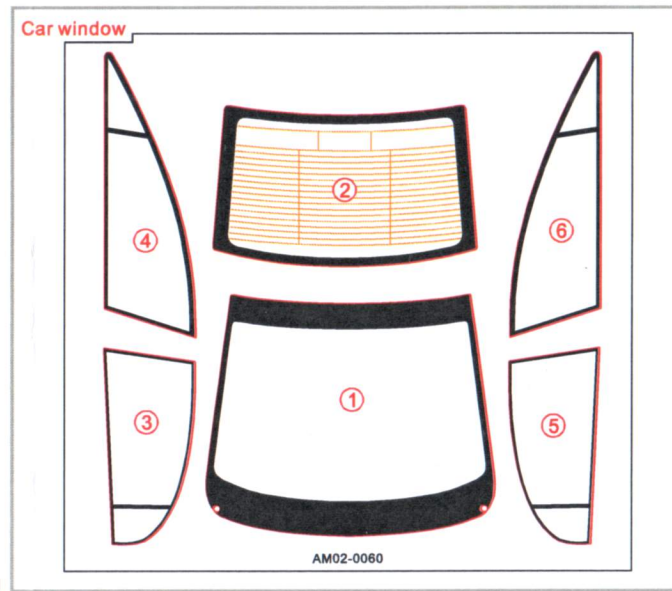

Honda Civic Type-R(FD2) 1/24 Scale Full Detail Kit

ALPHA MODEL
AM02-0060

Honda Civic Type-R(FD2) 1/24 Scale Full Detail Kit

ALPHA MODEL
AM02-0060

Honda Civic Type-R(FD2) 1/24 Scale Full Detail Kit

Honda Civic Type-R(FD2) 1/24 Scale Full Detail Kit