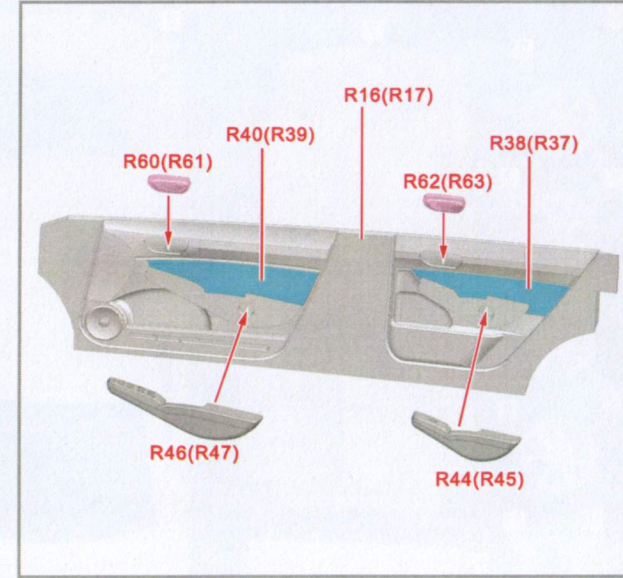

Honda Civic Type-R(FD2) 1/24 Scale Full Detail Kit

ALPHA MODEL
AM02-0060

Honda Civic Type-R(FD2) 1/24 Scale Full Detail Kit

ALPHA MODEL
AM02-0060

Honda Civic Type-R(FD2) 1/24 Scale Full Detail Kit

Honda Civic Type-R(FD2) 1/24 Scale Full Detail Kit

ALPHA MODEL

AM02-0060