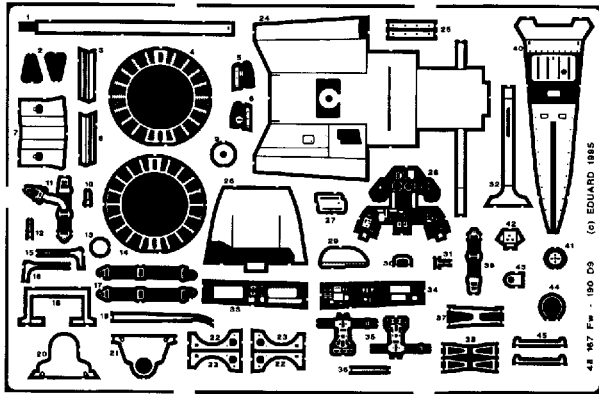

# Fw - 190 D9

48 167

1/48 scale detail set for TAMIYA kit

-  OPPOSITE SIDE
-  REMOVE
-  BEND
-  REPLACE
-  GRIND

## COCKPIT

## RIGHT SIDE