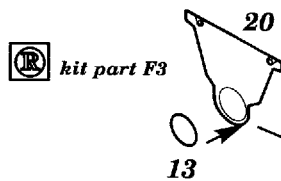

COCKPIT

RIGHT SIDE

LEFT SIDE