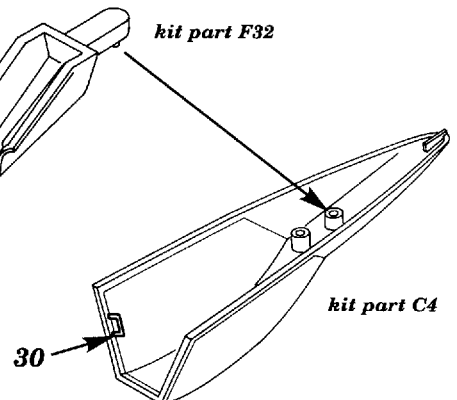

COCKPIT

RIGHT SIDE

LEFT SIDE