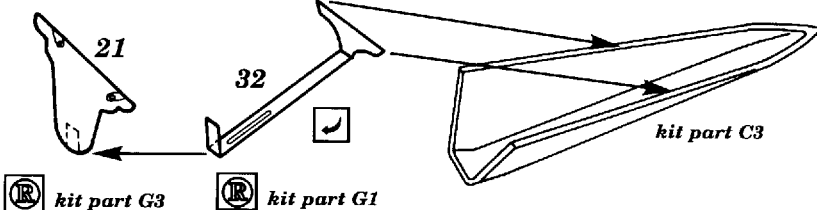

COCKPIT

RIGHT SIDE

LEFT SIDE