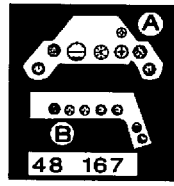

# Fw - 190 D9

48 167

1/48 scale detail set for TAMIYA kit

-  OPPOSITE SIDE
-  REMOVE
-  BEND
-  REPLACE
-  GRIND