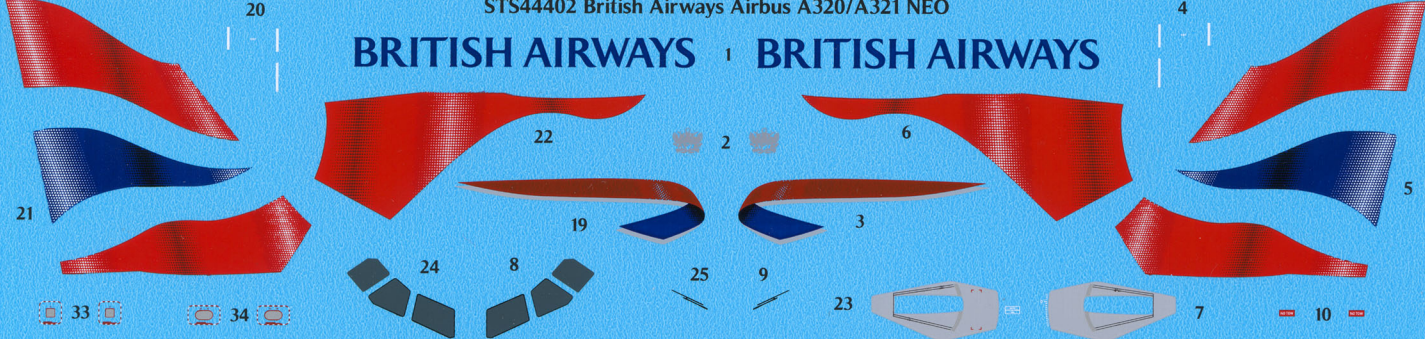

BRITISH AIRWAYS | BRITISH AIRWAYS