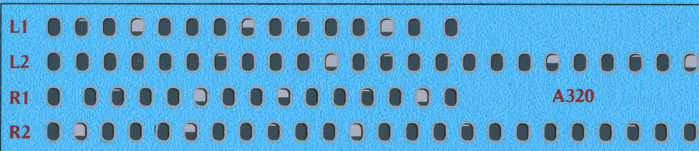

G-TTNA G-TTNB G-TTNC G-TTND G-TTNE G-TTNF G-TTNG G-TTNH G-TTNI G-TTNJ G-TTNK G-TTNL G-TTNN G-TTNO
G-TTNA G-TTNB G-TTNC G-TTND G-TTNE G-TTNF G-TTNG G-TTNH G-TTNI G-TTNJ G-TTNK G-TTNL G-TTNN G-TTNO
G-NEOP G-NEOR G-NEOS G-NEOT G-NEOU G-NEOV G-NEOW G-NEOX G-NEOY G-NEOZ
G-NEOP G-NEOR G-NEOS G-NEOT G-NEOU G-NEOV G-NEOW G-NEOX G-NEOY G-NEOZ

NA NA NB NB NC NC ND ND NE NE NF NF NG NG NH NH NI NI NJ NJ NK NK NL NL NM NM NO NO OP OP OR OR OS OS OT OT OU OU OV OV OW OW OX OX OY OY OZ OZ
TNA TNB TNC TND TNE TNF TNG TNH TNI TNJ TNK TNL TNN TNO EOP EOR EOS EOT EOU EOY EOM EOX EOY EOZ

G-NEO G-TTN ABCDEFGHIJKLMNOPQRSTUVWXYZ

Printed by BOA Decals